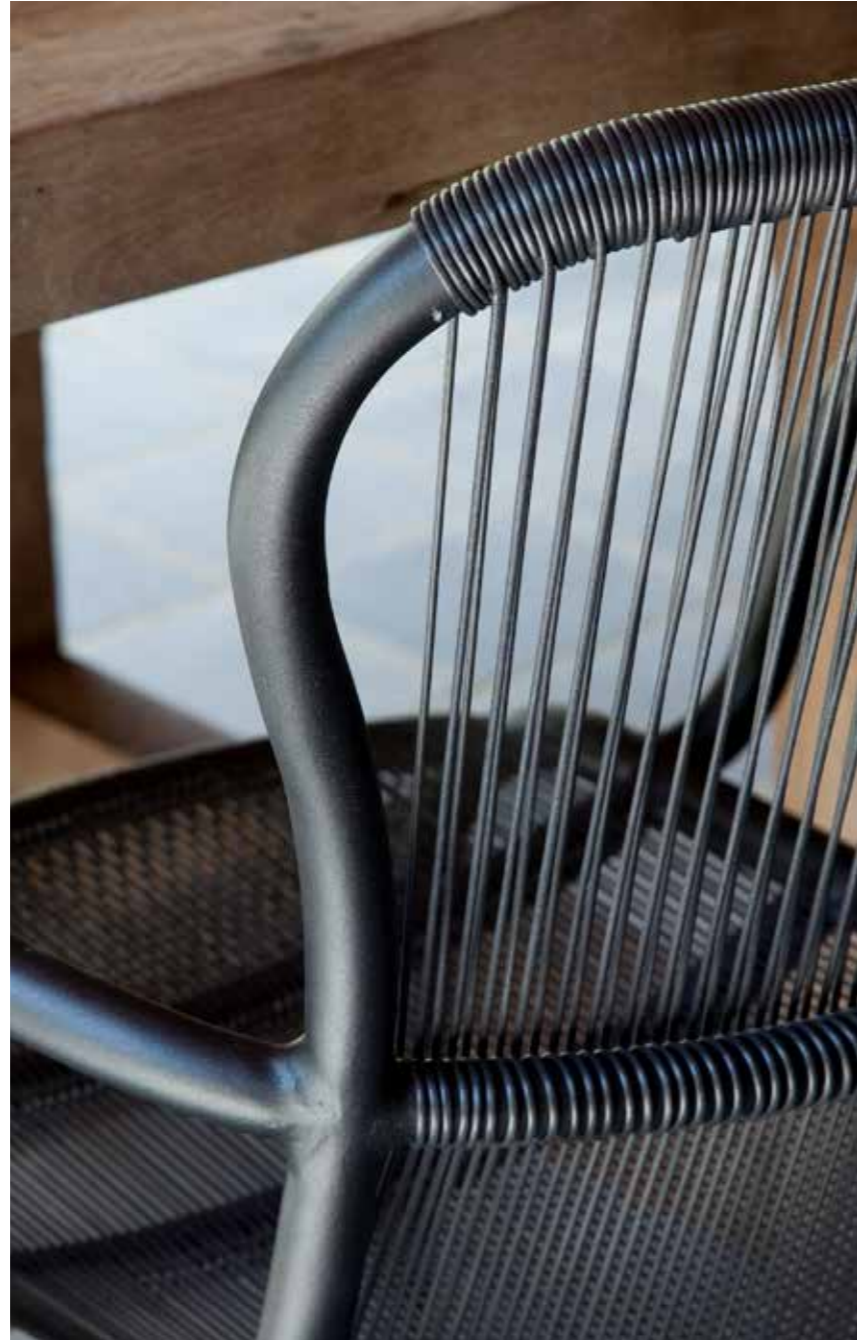

LOOP_{COLLECTION}

An attractive design and amazing functionality: Loop combines the best of both worlds! The Loop collection is light to handle and to move around, allowing you to follow the sun in this comfortable outdoor chair. The fact that the chairs are stackable, makes this collection even more flexible. The design gives a light and airy look to a veranda or terrace and is also unbelievably comfortable – air can circulate through the tautly strung construction. The Loop range consists of a dining chair, lounge chair, footrest, coffee table, side table, sofa and chaise longue. Simplicity with a modern edge!