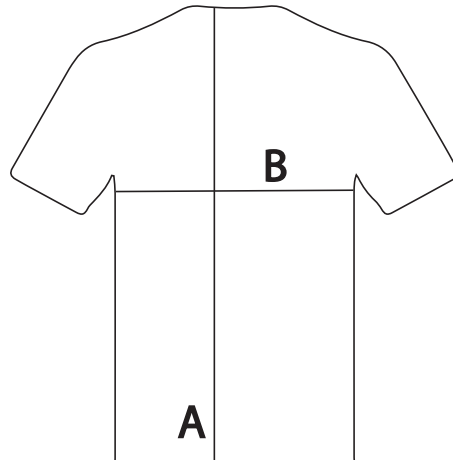

Size Chart Maison Rebl

Men

Maat:	XS	S	M	L	XL
A: Body length	68 (cm)	72 (cm)	76 (cm)	80 (cm)	84 (cm)
B: Half chest	44 (cm)	46 (cm)	48 (cm)	50 (cm)	52 (cm)

Women

Maat:	XS	S	M	L	XL
A: Body length	54 (cm)	56 (cm)	58 (cm)	60 (cm)	62 (cm)
B: Half chest	34 (cm)	36 (cm)	38 (cm)	40 (cm)	42 (cm)