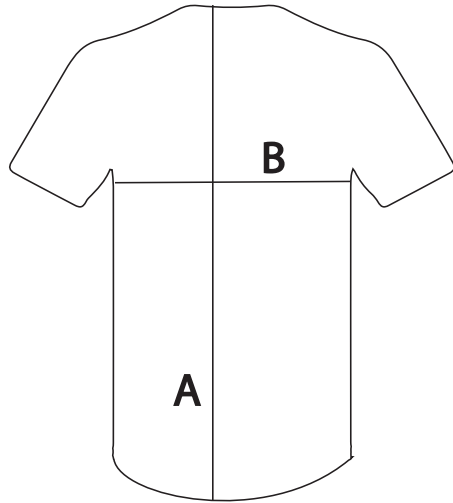

Size Chart Maison Rebl

Men

Maat:	XS	S	M	L	XL
A: Body length	68 (cm)	72 (cm)	76 (cm)	80 (cm)	84 (cm)
B: Half chest	44 (cm)	46 (cm)	48 (cm)	50 (cm)	52 (cm)

Women

Maat:	XS	S	M	L	XL
A: Body length	54 (cm)	56 (cm)	58 (cm)	60 (cm)	62 (cm)
B: Half chest	34 (cm)	36 (cm)	38 (cm)	40 (cm)	42 (cm)