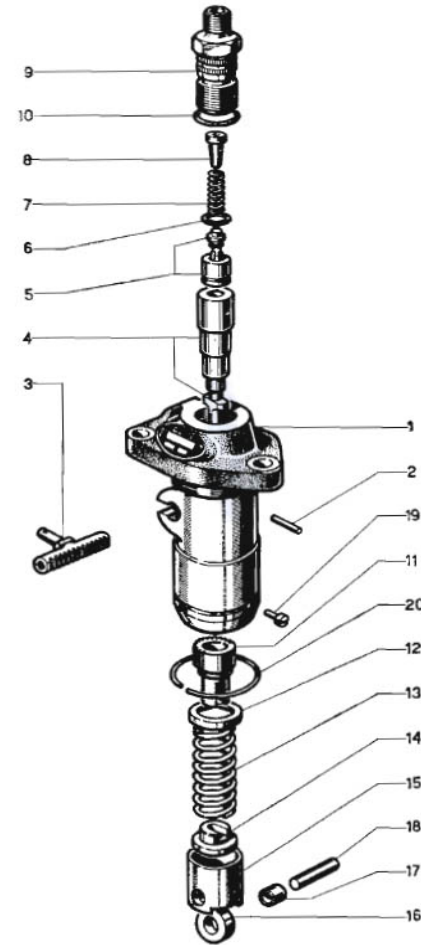

D_LO01_4_2		Fuel Injection Pump				
FIG.	REF.	QTY	DESCR.	FROM	UPTO	
1	12125001	1	Body,oil pump [NP]			
2	12125002	1	Pin [NP]			
3	12125003	1	RACK Assy ,control [NP]			
4	12125004.1	1	ELEMEN Assy Pump [NP]			
5	12125005	1	Delivery Valve [NP]			
6	12125006	1	Washer			
7	12125007	1	Spring,delivery valve			
8	12125008	1	Valve [NP]			
9	12125010	1	COLLAR,union [NP]			
10	12125011	1	Gasket [NP]			
11	12125012	1	Pipe,regulator			
12	12125013	1	Seat,top			
13	12125014	1	Spring			
14	12125015	1	Seat,spring lower			
15	12125017	1	Tappet [NP]			
16	12125018	1	Roller,tappet			
17	12125019	1	Bushing,tappet roller			
18	12125020	1	Shaft,tappet roller			
19	12125021	1	Bolt,tappet			
20	12125022	1	Pump CIRClip			

[NP] Not provided