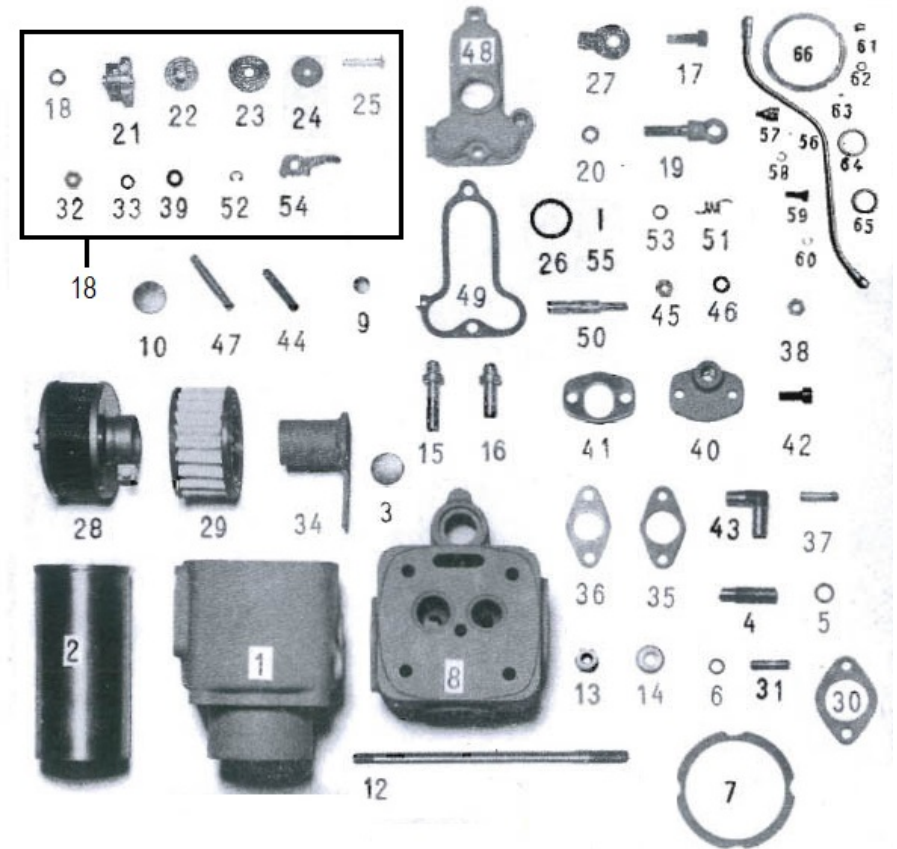

D_LO02_1_3		Cylinder - Cylinder Head - Compression R			
FIG.	REF.	QTY	DESCR.	FROM	UPTO
1	12111002	1	Cylinder		
1-4	12311001	1	Cylinder MINI-2/3		
3	12111004	4	Cap,cylinder		
4	12111005	1	Pipe,water inlet		
5	12111006	4	O-Ring		
6	12111007	4	O-Ring		
7	12111008	0	Gasket,cylinder 0,1mm [VAR]		
7	12111009	0	Gasket,cylinder 0,3mm [VAR]		
8	12211010	1	Cylinder Head Assy MINI-2 Y 3		
9	12121012	1	Disk,cover rocker		
10	11111004	1	Cap Sealing		
12	12111015	4	Stud,cylinder head		
13	12111016	1	Nut		
13	12121016	3	Nut		
14	12121017	4	Washer 10,5-24-5		
15	12111018	1	Guide,inlet valve		
16	12111019	1	Guide,exhaust valve		
17	52103258	1	Bolt DIN 912 M8-25 8.8		
18	(*)	1	Not available [NP]		
19	12121020	1	MANGER,engine		
26	12121027	1	Ring,breather valve		
27	12121028	1	Plug		
28	17610012	1	Air Filter Assy without filter element	08/10/2007	
28	12111029	1	Air Filter Assy without filter element		08/10/2007
29	12111031	1	Air Filter Assy without filter element		08/10/2007
30	12111032	1	Gasket,inlet manifold		
31	12120018	2	Stud		
34	12111033	1	MANI FOLD,inlet		
35	12111034	1	Plate,exhaust manifold		
36	12111035	1	Gasket,exhaust manifold		
37	12111066	2	Stud		
38	52120008	2	Nut DIN 934 M8 8.8		
40	12111036	1	Plate,Water Outlet		
41	12111037	1	Gasket		
42	52103257	2	Bolt DIN 912 M8-20 8.8		

[NP] Not provided

[NS] Not shown

[VAR] Variable according to repair