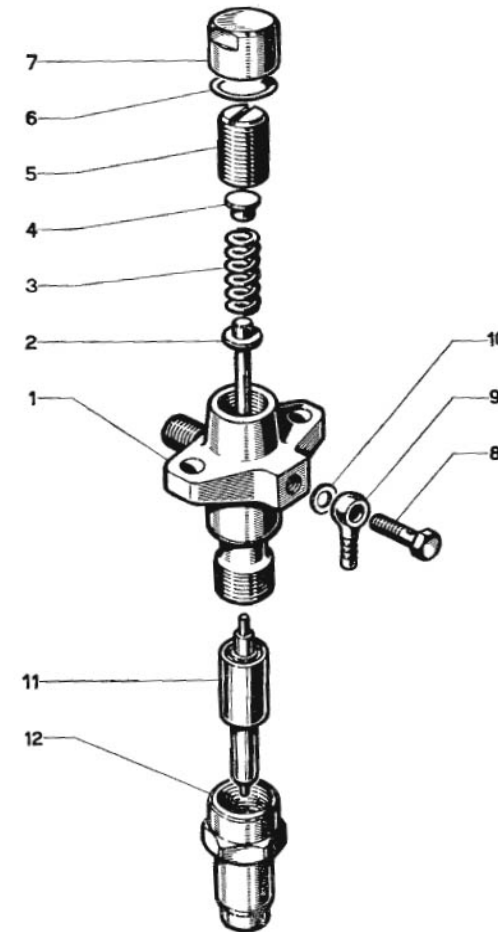

D_LO01_4_3		Injector Body & Nozzle			
FIG.	REF.	QTY	DESCR.	FROM	UPTO
1-12	12324032	1	Nozzle and Holder Assy		
2	12126002	1	Pressure SPinDLE [NP]		
3	12126003	1	Spring,pressure		
4	12126004	1	CARRIER,spring		
5	12126005	1	Nut		
6	12126006	1	Gasket,injector cap		
7	12126007	1	Cap,injector		
8	12126008	1	Bolt,eye		
9	12124037	1	COLLAR,union		
10	12124023	2	Washer,ploin		
11	12326011	1	Nozzle		
12	12126012	1	Nozzle and Holder Assy [NP]		

[NP] Not provided