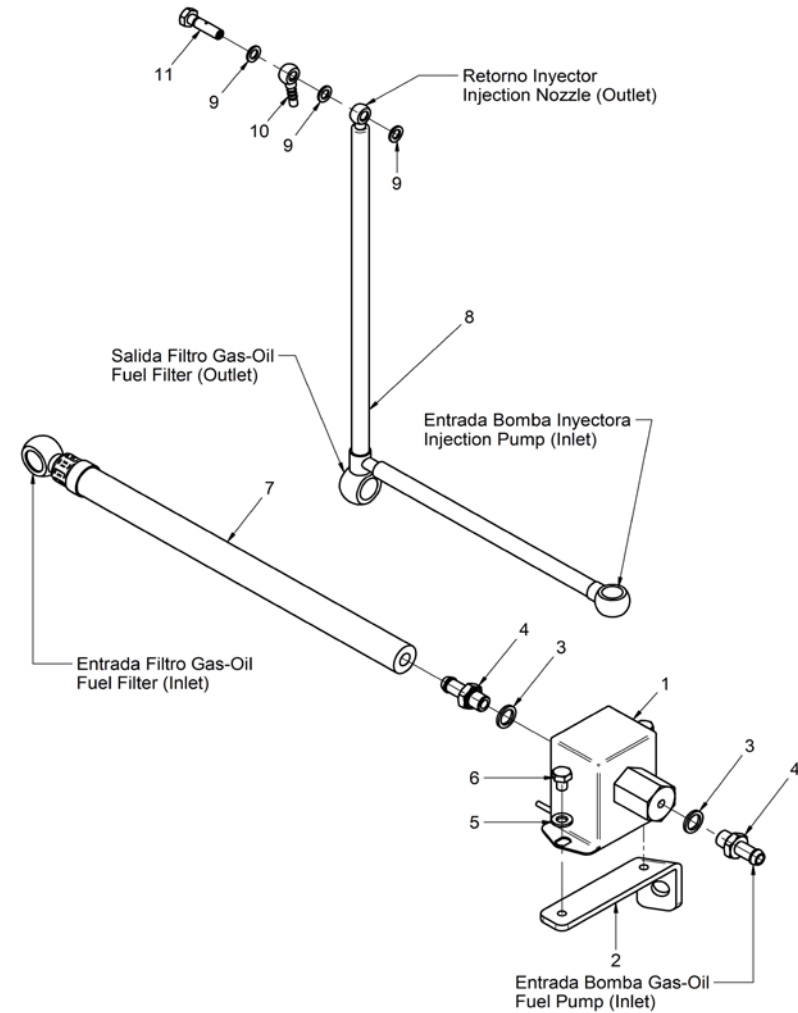

D_LO01_4_1		Fuel System - Lubricating System			
FIG.	REF.	QTY	DESCR.	FROM	UPTO
1	52102156	2	Bolt DIN 933 M6-16 8.8		
2	52120006	2	Nut DIN 934 M6 8.8		
3	53033006	2	Washer GROWER DIN 127-6		
4	11114095	1	Element,fuel filter		
6	11111210	1	Stud		
7	11114094	1	Ring,top gasket		
8	11114096	1	Ring,botton gasket		
10	11114092	1	Gasket,fuel filter		
11	11114098	1	Nut		
12	57000353	1	Washer 6,2-11-1,5		
14	12114016	1	Fuel Outlet Coupling		
17	12114019	1	Pipe,filter to fuel pump		
19	12124021	1	Bolt,eye		
20	12124022	1	Bolt,bleed		
22	12124024	2	Washer,plain		
23	12124025	1	Pump Assy,fuel injection		
24	12124027	0	SMIM,adjusting 0,1 MM [VAR]		
24	12124026	0	SMIM,adjusting 0,5 mm [VAR]		
25	52103258	3	Bolt DIN 912 M8-25 8.8		
27	12124028	1	Cap		
28	12124029	1	Washer		
29	12124030	1	Pin		
30	12124031	1	Pipe Injection		
31	12324032	1	Nozzle and Holder Assy		
32	12326011	1	Nozzle		
33	12124036	0	Gasket,nozzle holder 1 mm [VAR]		
33	12124035	0	Gasket,nozzle holder 0,5 mm [VAR]		
34	12124037	1	COLLAR,union		
35	12126008	1	Bolt,eye		
36	12124023	2	Washer,plain		
37	12124041	1	Body,oil pump [NP]		
42	51030008	1	Washer DIN 125-8		
43	12124048	1	Gear,oil pump [NP]		
44	12124047	1	KEY,woodruff		
45	12124046	1	Gear,oil pump [NP]		

[NP] Not provided
 [NS] Not shown

D_LO01_4_2		Fuel Injection Pump				
FIG.	REF.	QTY	DESCR.	FROM	UPTO	
1	12125001	1	Body,oil pump [NP]			
2	12125002	1	Pin [NP]			
3	12125003	1	RACK Assy ,control [NP]			
4	12125004.1	1	ELEMEN Assy Pump [NP]			
5	12125005	1	Delivery Valve [NP]			
6	12125006	1	Washer			
7	12125007	1	Spring,delivery valve			
8	12125008	1	Valve [NP]			
9	12125010	1	COLLAR,union [NP]			
10	12125011	1	Gasket [NP]			
11	12125012	1	Pipe,regulator			
12	12125013	1	Seat,top			
13	12125014	1	Spring			
14	12125015	1	Seat,spring lower			
15	12125017	1	Tappet [NP]			
16	12125018	1	Roller,tappet			
17	12125019	1	Bushing,tappet roller			
18	12125020	1	Shaft,tappet roller			
19	12125021	1	Bolt,tappet			
20	12125022	1	Pump CIRClip			