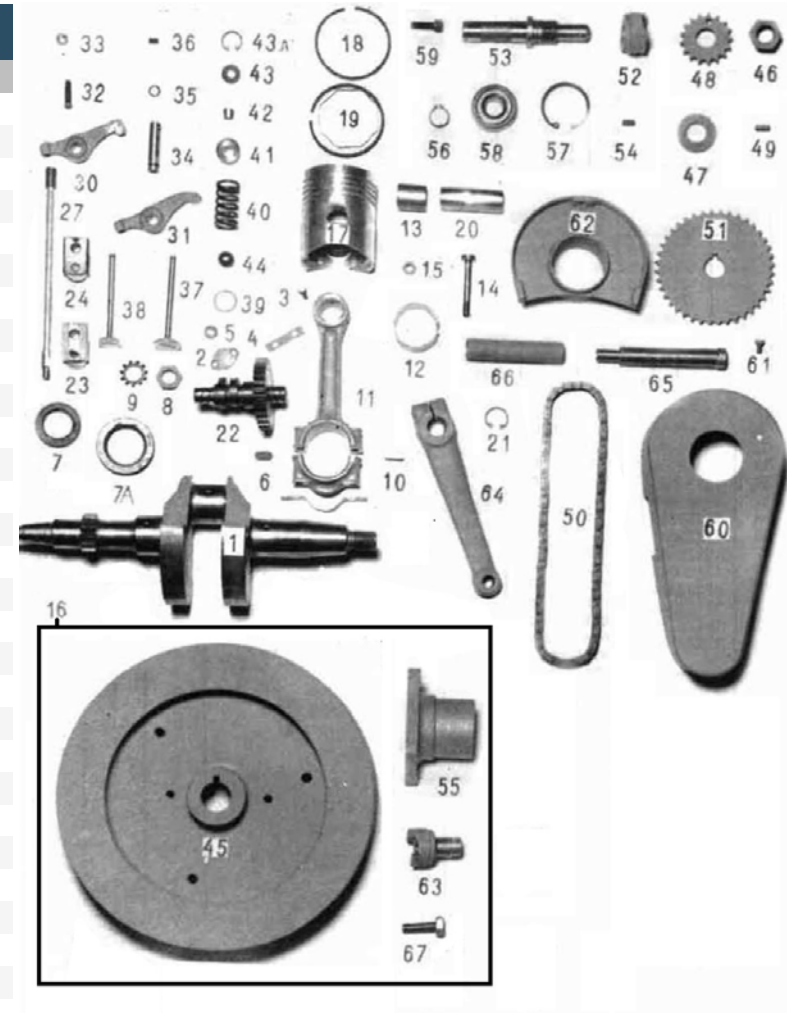

D_LO02_1_4		Crankshaft - Connecting Rod - Timing and			
FIG.	REF.	QTY	DESCR.	FROM	UPTO
32	12122038	2	Screw,adjusting		
33	12122039	2	Nut,adjusting		
34	12122040	1	Shaft Rocker		
35	12122041	1	Ring		
36	52114153	1	Bolt DIN 916 M6-8 UMBRAC		
37	12222043	1	Intake Valve		
38	12222044	1	Exhaust Valve		
39	12122045	2	Retainer,valve spring		
40	12112046	2	Valve Spring		
41	12112047	2	Spring CARRIER		
42	12112048	4	Valve COLLECT		
43	12112049	2	Valve Guide Washer		
43A	53041020	2	CIRClip DIN 472 I-20		
44	12122050	1	Seal,valve		
46	12122053	1	Nut,flywheel		
47	12122054	1	Washer DIN 2093-40x20,4x2,25		
48	12112055	1	Small STARTING PinION		
49	12112056	1	PinION PIN		
50	12112057	1	STARTING Chain		
51	12112058	1	LARGE STARTING PinION		
52	11113035	1	Nut,pawl		
53	12112060	1	Shaft COLLAR		
54	12112061	1	LARGE PinION KEY		
56	53040020	1	CIRClip DIN 471 E-20		
57	53041047	2	CIRClip DIN 472 I-47		
58	34711014	2	Ball Bearing 6204-2RSH		
59	52103258	4	Bolt DIN 912 M8-25 8.8		
60	12112067	1	Chain GUARD [NP]		
61	52102156	1	Bolt DIN 933 M6-16 8.8		
62	12112069	1	Guard Mount		
64	12112071	1	Handle Arm		
65	12112072	1	GRIP Handle		
66	12112073	1	GRIP Tube		
NS	12112171	1	STARTING Handle [NS]