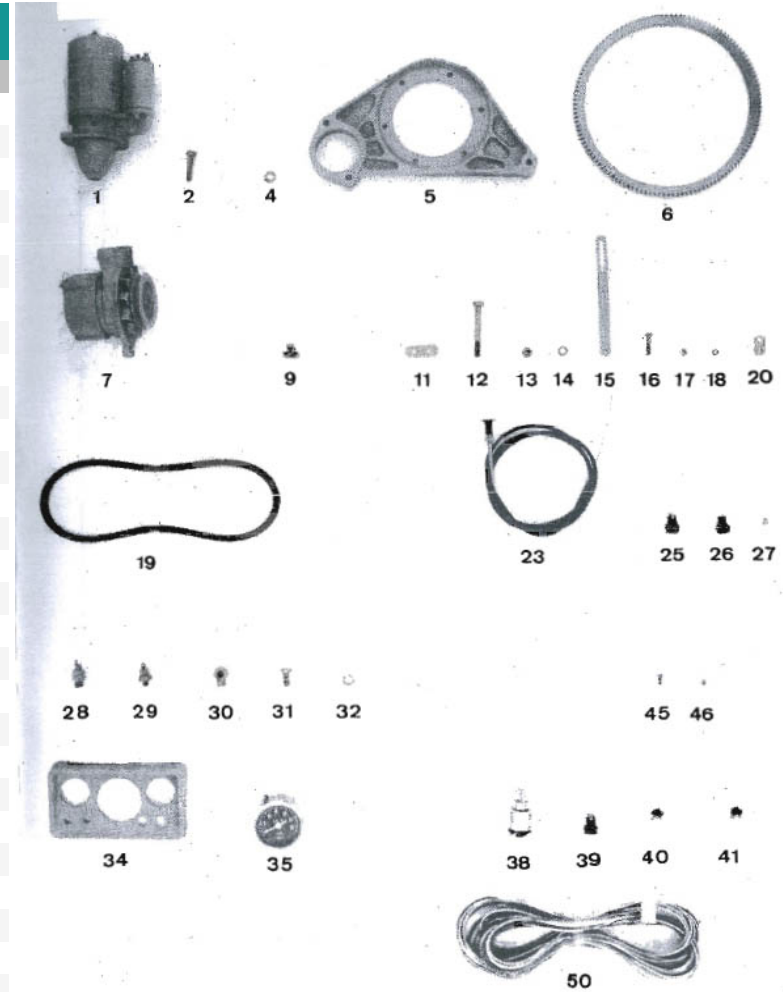

D_LO01_5_1		Electrical System			
FIG.	REF.	QTY	DESCR.	FROM	UPTO
1	12117030	1	Starter Assy 12 V		
2	52101312	2	Bolt DIN 931 M10-45 8.8		
4	51030010	2	Washer DIN 125-10		
5	12117032	1	MOUNT Plate(BOSCH)		
7	12117235	1	Alternator Assy BOSCH		
9	12817015	1	Connector [NP]		
11	12117047	1	Bracket,alternator		
12	52101321	2	Bolt DIN 931 M10-90 8.8		
13	52120010	4	Nut DIN 934 M10 8.8		
14	53033010	2	Washer GROWER DIN 127-10		
15	12117040	1	Tension Adjustment Bran		
16	52101260	1	Bolt DIN 931 M8-35 8.8		
17	52120008	1	Nut DIN 934 M8 8.8		
18	53033008	1	Washer GROWER DIN 127-8		
19	12117043	1	Belt Type A 46 1168		
20	12117045	1	Engine Stop Bracket		
23	60900405	1	Shut-Down Cable 0,50 M. [NP]		
25	60900051	1	LAMP, charge		
26	60900052	1	LAMP, water temp.		
27	60900045	1	Bulb 12V 3W Connector B		
28	60900071	3	THERMO-SWITCH		
29	60900076	1	Switch, oil press		
30	12114064	1	NIPPLE,oil swicth		
32	57000365	2	Washer 12-20-1,5		
33	60923000	1	Panel MINI-1/2/3		
34	60923001	1	Panel		
35	60923710	1	TACHOMETER MINI-1,2y3		
38	60900031	1	Key-Locking Switch		
38	60900030	1	Key-Locking Switch		
39	60900050	1	LAMP, oil press.		
40	60900040	1	Switch, stop		13/07/2017
40	60900049	1	Pushbutton Stop	13/07/2017	
41	60900060	1	Alarm, SWITCH		
45	52102156	3	Bolt DIN 933 M6-16 8.8		
46	52120006	3	Nut DIN 934 M6 8.8		

[NP] Not provided