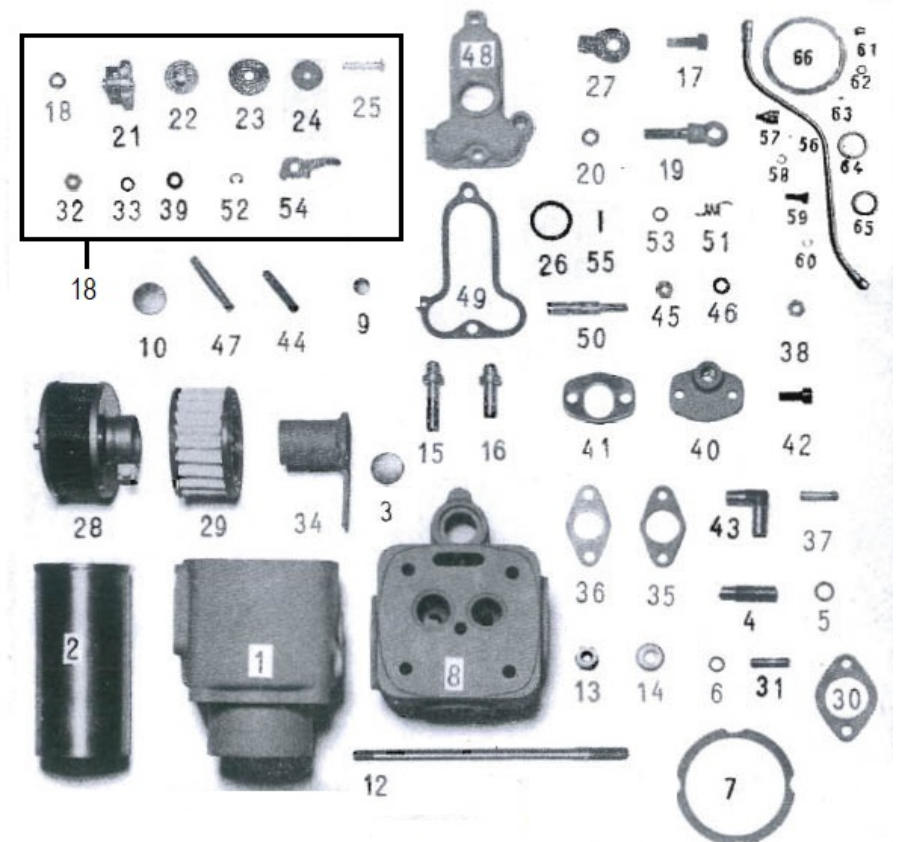

[NP] Not provided

[NS] Not shown

[VAR] Variable according to repair

D_LO02_1_3					
Cylinder - Cylinder Head - Compression R					
FIG.	REF.	QTY	DESCR.	FROM	UPTO
43	12111082	1	Water Outlet Elbow		
44	12121040	1	Stud, nozzle		
45	52120006	2	Nut DIN 934 M6 8.8		
46	53033008	2	Washer GROWER DIN 127-8		
47	12111041	1	Stud, nozzle		
48	12121043	1	Cover, rocker		
49	12121044	1	Gasket, rocker cover 0,5 mm		
50	12121047	1	Cover, rocker [NP]		
51	12111048	1	Spring, return		
53	12121050	1	O-Ring D. 6,07X1,78		
55	53052208	2	Pin DIN 1481 3-16		
56	12121053	1	Pipe, lubrication		
56	12211014	1	Gasket, cylinder head		
57	12111054	1	Pipe Coupling		
58	57000357	1	Washer 8,2-12-1,5		
59	12120002	1	Screw, Racord		
61	12111058	1	Cap		
62	12111059	1	O-Ring		
63	12111060	1	Pin		
64	12221061	1	Seat, inlet valve		
65	12221062	1	Seat, exhaust valve		
NS	12121021	1	BREATHER Valve Assy [NS]		