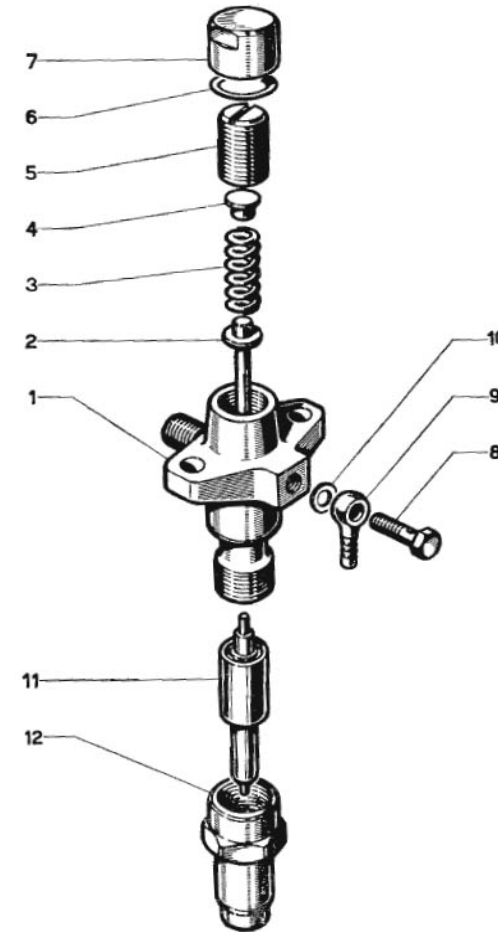

D_LO01_4_3		Injector Body & Nozzle			
FIG.	REF.	QTY	DESCR.	FROM	UPTO
1-12	12324032	1	Nozzle and Holder Assy		
2	12126002	1	Pressure SPinDLE [NP]		
3	12126003	1	Spring,pressure		
4	12126004	1	CARRIER,spring		
5	12126005	1	Nut		
6	12126006	1	Gasket,injector cap		
7	12126007	1	Cap,injector		
8	12126008	1	Bolt,eye		
9	12124037	1	COLLAR,union		
10	12124023	2	Washer,ploin		
11	12326011	1	Nozzle		
12	12126012	1	Nozzle and Holder Assy [NP]		

[NP] Not provided