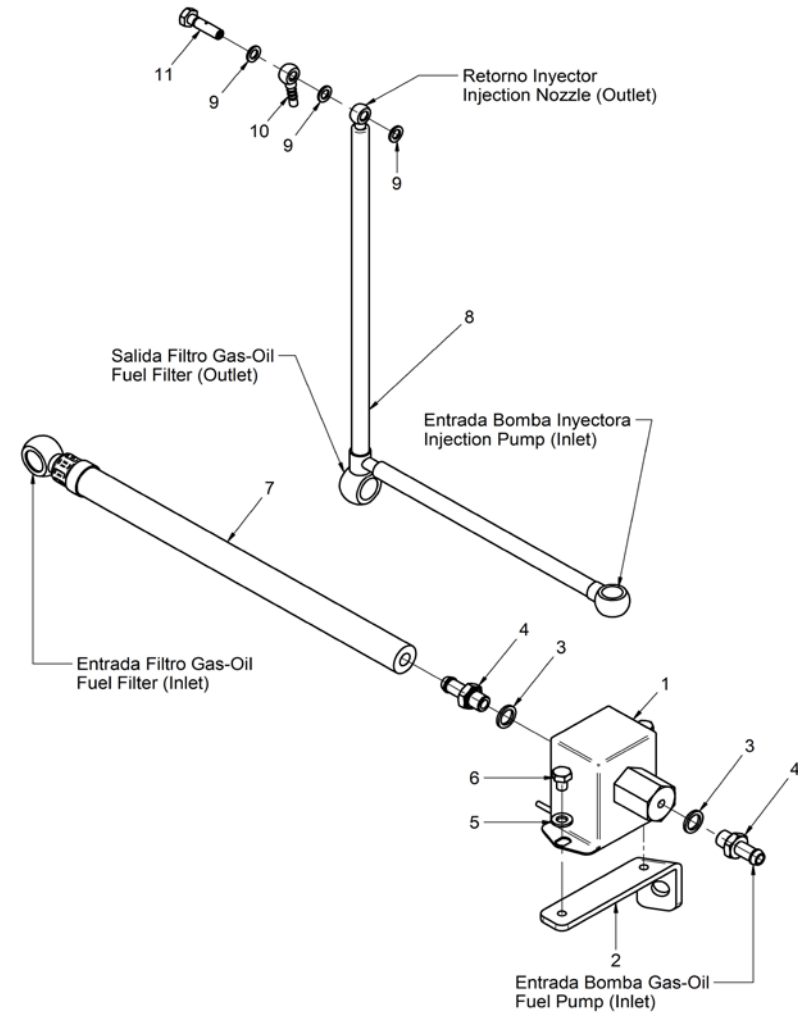

D_LO01_4_1		Fuel System - Lubricating System			
FIG.	REF.	QTY	DESCR.	FROM	UPTO
1	52102156	2	Bolt DIN 933 M6-16 8.8		
2	52120006	2	Nut DIN 934 M6 8.8		
3	53033006	2	Washer GROWER DIN 127-6		
4	11114095	1	Element,fuel filter		
6	11111210	1	Stud		
7	11114094	1	Ring,top gasket		
8	11114096	1	Ring,botton gasket		
10	11114092	1	Gasket,fuel filter		
11	11114098	1	Nut		
12	57000353	1	Washer 6,2-11-1,5		
14	12114016	1	Fuel Outlet Coupling		
17	12114019	1	Pipe,filter to fuel pump		
19	12124021	1	Bolt,eye		
20	12124022	1	Bolt,bleed		
22	12124024	2	Washer,plain		
23	12124025	1	Pump Assy,fuel injection		
24	12124027	0	SMIM,adjusting 0,1 MM [VAR]		
24	12124026	0	SMIM,adjusting 0,5 mm [VAR]		
25	52103258	3	Bolt DIN 912 M8-25 8.8		
27	12124028	1	Cap		
28	12124029	1	Washer		
29	12124030	1	Pin		
30	12124031	1	Pipe Injection		
31	12324032	1	Nozzle and Holder Assy		
32	12326011	1	Nozzle		
33	12124036	0	Gasket,nozzle holder 1 mm [VAR]		
33	12124035	0	Gasket,nozzle holder 0,5 mm [VAR]		
34	12124037	1	COLLAR,union		
35	12126008	1	Bolt,eye		
36	12124023	2	Washer,plain		
37	12124041	1	Body,oil pump [NP]		
42	51030008	1	Washer DIN 125-8		
43	12124048	1	Gear,oil pump [NP]		
44	12124047	1	KEY,woodruff		
45	12124046	1	Gear,oil pump [NP]		

[NP] Not provided  
 [NS] Not shown

D_LO01_4_2		Fuel Injection Pump				
FIG.	REF.	QTY	DESCR.	FROM	UPTO	
1	12125001	1	Body,oil pump [NP]			
2	12125002	1	Pin [NP]			
3	12125003	1	RACK Assy ,control [NP]			
4	12125004.1	1	ELEMEN Assy Pump [NP]			
5	12125005	1	Delivery Valve [NP]			
6	12125006	1	Washer			
7	12125007	1	Spring,delivery valve			
8	12125008	1	Valve [NP]			
9	12125010	1	COLLAR,union [NP]			
10	12125011	1	Gasket [NP]			
11	12125012	1	Pipe,regulator			
12	12125013	1	Seat,top			
13	12125014	1	Spring			
14	12125015	1	Seat,spring lower			
15	12125017	1	Tappet [NP]			
16	12125018	1	Roller,tappet			
17	12125019	1	Bushing,tappet roller			
18	12125020	1	Shaft,tappet roller			
19	12125021	1	Bolt,tappet			
20	12125022	1	Pump CIRClip			