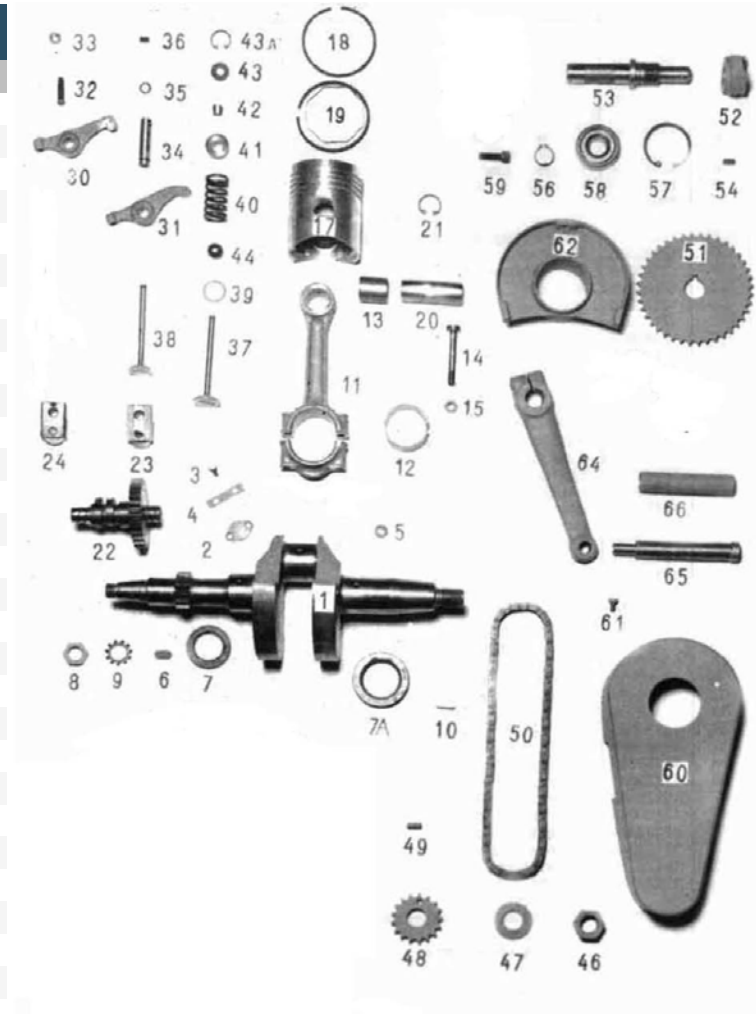

D_LO01_1_4		Crankshaft - Connecting Rod - Timing and			
FIG.	REF.	QTY	DESCR.	FROM	UPTO
34	12122040	1	Shaft Rocker		
35	12122041	1	Ring		
36	52114153	1	Bolt DIN 916 M6-8 UMBRAC		
37	12122043	1	Intake Valve		
38	12122044	1	Exhaust Valve		
39	12122045	2	Retainer, valve spring		
40	12112046	2	Valve Spring		
41	12112047	2	Spring CARRIER		
42	12112048	4	Valve COLLECT		
43	12112049	2	Valve Guide Washer		
43A	53041020	2	CIRClip DIN 472 I-20		
44	12122050	1	Seal, valve		
46	12122053	1	Nut, flywheel		
47	12122054	1	Washer DIN 2093-40x20,4x2,25		
48	12112055	1	Small STARTING PinION		
49	12112056	1	PinION PIN		
50	12112057	1	STARTING Chain		
51	12112058	1	LARGE STARTING PinION		
52	11113035	1	Nut, pawl		
53	12112060	1	Shaft COLLAR		
54	12112061	1	LARGE PinION KEY		
56	53040020	1	CIRClip DIN 471 E-20		
57	53041047	2	CIRClip DIN 472 I-47		
58	34711014	2	Ball Bearing 6204-2RSH		
59	52103258	4	Bolt DIN 912 M8-25 8.8		
60	12112067	1	Chain GUARD [NP]		
61	52102156	1	Bolt DIN 933 M6-16 8.8		
62	12112069	1	Guard Mount		
64	12112071	1	Handle Arm		
66	12112073	1	GRIP Tube		
NS	12112171	1	STARTING Handle [NS]