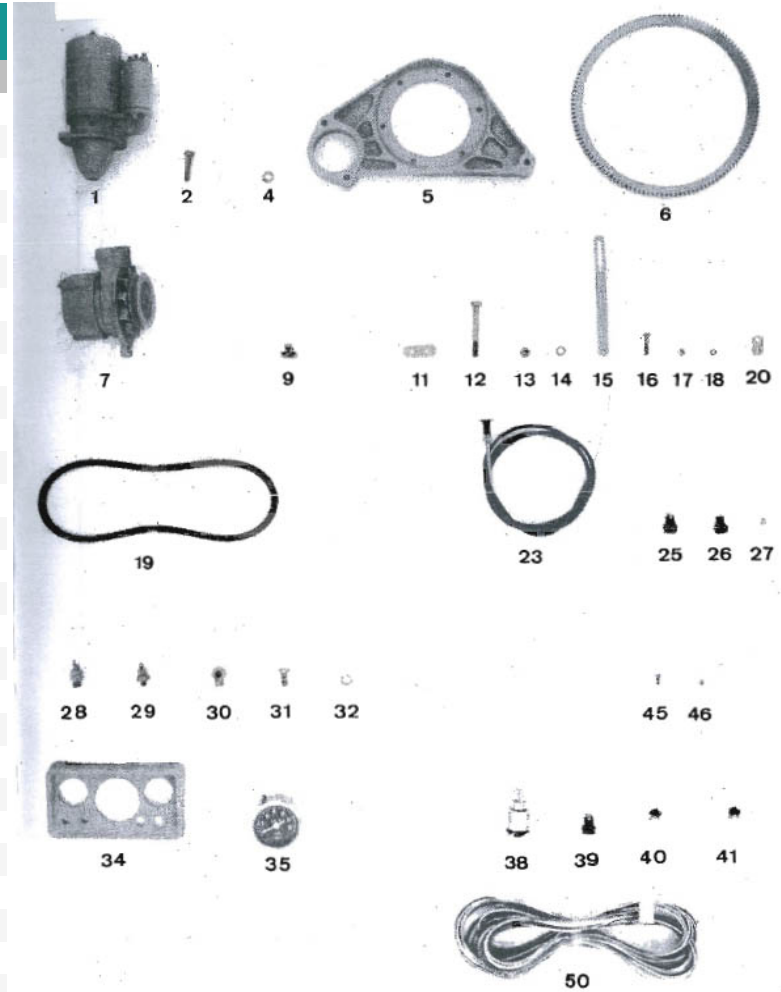

D_LO01_5_1		Electrical System			
FIG.	REF.	QTY	DESCR.	FROM	UPTO
1	12117030	1	Starter Assy 12 V		
2	52101312	2	Bolt DIN 931 M10-45 8.8		
4	51030010	2	Washer DIN 125-10		
5	12117032	1	MOUNT Plate(BOSCH)		
7	12117235	1	Alternator Assy BOSCH		
9	12817015	1	Connector [NP]		
11	12117047	1	Bracket,alternator		
12	52101321	2	Bolt DIN 931 M10-90 8.8		
13	52120010	4	Nut DIN 934 M10 8.8		
14	53033010	2	Washer GROWER DIN 127-10		
15	12117040	1	Tension Adjustment Bran		
16	52101260	1	Bolt DIN 931 M8-35 8.8		
17	52120008	1	Nut DIN 934 M8 8.8		
18	53033008	1	Washer GROWER DIN 127-8		
19	12117043	1	Belt Type A 46 1168		
20	12117045	1	Engine Stop Bracket		
23	60900405	1	Shut-Down Cable 0,50 M. [NP]		
25	60900051	1	LAMP, charge		
26	60900052	1	LAMP, water temp.		
27	60900045	1	Bulb 12V 3W Connector B		
28	60900071	3	THERMO-SWITCH		
29	60900076	1	Switch, oil press		
30	12114064	1	NIPPLE,oil swicth		
32	57000365	2	Washer 12-20-1,5		
33	60923000	1	Panel MINI-1/2/3		
34	60923001	1	Panel		
35	60923710	1	TACHOMETER MINI-1,2y3		
38	60900031	1	Key-Locking Switch		
38	60900030	1	Key-Locking Switch		
39	60900050	1	LAMP, oil press.		
40	60900040	1	Switch, stop		13/07/2017
40	60900049	1	Pushbutton Stop	13/07/2017	
41	60900060	1	Alarm, SWITCH		
45	52102156	3	Bolt DIN 933 M6-16 8.8		
46	52120006	3	Nut DIN 934 M6 8.8		

[NP] Not provided