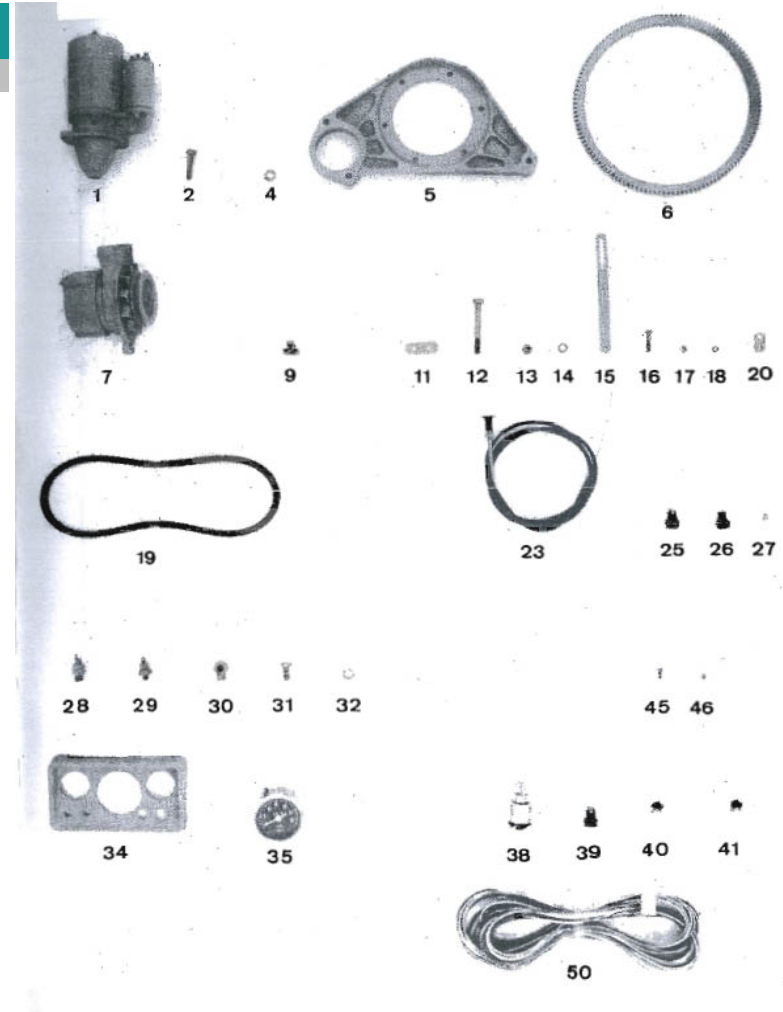

D_LO01_5_1		Electrical System			
FIG.	REF.	QTY	DESCR.	FROM	UPTO
50	60923200	1	Wire,electrical MINI-1,2y3