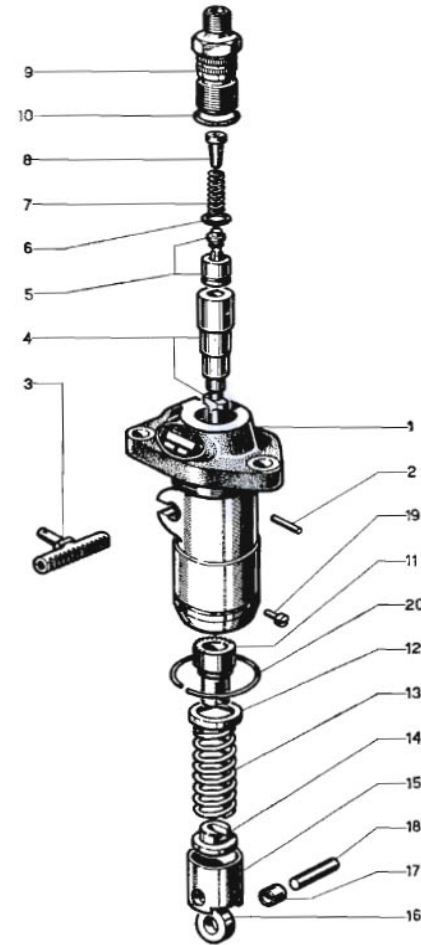

[NP] Not provided

[NS] Not shown

[VAR] Variable according to repair

14/03/2017

D_LO01_1_5		Regulator - Fuel Control - Injector Rock			
FIG.	REF.	QTY	DESCR.	FROM	UPTO
40	12122052	1	Washer		
43	12123046	1	Support,rocker		
46	53040018	1	CIRClip DIN 471 E-18		
50	12123055	1	Gasket		
51	12123056	3	Bolt		
52	12123057	1	Bolt		
54	12113026	1	Bolt,regulation		
56	12822086	1	Nut		
57	12123061	2	Shaft,engine control speed		
58	12123062	1	Cam,engine control speed		
59	12823040	1	Pin		
60	12123064	1	Lever,engine control speed [NP]		
61	12123065	1	Clamp,engine control speed		
62	12123066	1	Bolt [NP]		
63	12123068	1	SCREN [NP]		
65	51102154	2	Bolt DIN 933 M6-10 5.6		
66	51030006	2	Washer DIN 125-6		
67	12123071	1	Lever,external		
68	53042230	1	CIRClip DIN 6799 2,3		
70	51124005	1	Nut DIN 315 M5 5.6		
73	12113078	1	CABLE SHeatH TIP		
74	55120008	1	Nut DIN 934 M8		
75	12123080	1	Spring		
76	12123081	1	Bolt		
77	12123082	1	Stud		
78	51108052	1	Bolt DIN 84 M4-6 5.6 [NP]		
79	12123084	1	Cover Box		
NS	12123053	1	Control Speed,engine [NS]		
NS	12123030	1	AuxiliarY Fuel Mechanism [NS]		
NS	12123042	1	ARM Rocker,fuel pump [NS]		
NS	12123012	1	Lever,governor [NS]		

[NP] Not provided  
 [NS] Not shown

D_LO01_4_2		Fuel Injection Pump				
FIG.	REF.	QTY	DESCR.	FROM	UPTO	
1	12125001	1	Body,oil pump [NP]			
2	12125002	1	Pin [NP]			
3	12125003	1	RACK Assy ,control [NP]			
4	12125004.1	1	ELEMEN Assy Pump [NP]			
5	12125005	1	Delivery Valve [NP]			
6	12125006	1	Washer			
7	12125007	1	Spring,delivery valve			
8	12125008	1	Valve [NP]			
9	12125010	1	COLLAR,union [NP]			
10	12125011	1	Gasket [NP]			
11	12125012	1	Pipe,regulator			
12	12125013	1	Seat,top			
13	12125014	1	Spring			
14	12125015	1	Seat,spring lower			
15	12125017	1	Tappet [NP]			
16	12125018	1	Roller,tappet			
17	12125019	1	Bushing,tappet roller			
18	12125020	1	Shaft,tappet roller			
19	12125021	1	Bolt,tappet			
20	12125022	1	Pump CIRClip			