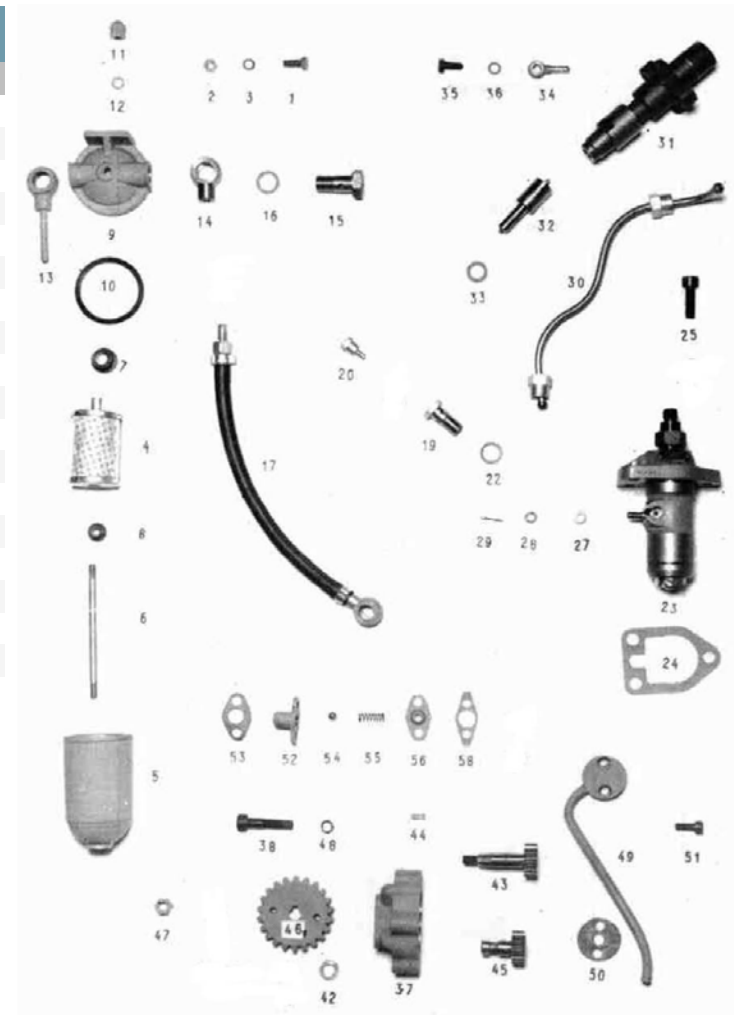

D_LO01_4_1		Fuel System - Lubricating System			
FIG.	REF.	QTY	DESCR.	FROM	UPTO
46	12124049	1	Gear,control		
47	52120008	1	Nut DIN 934 M8 8.8		
48	53033008	1	Washer GROWER DIN 127-8		
49	12124050	1	SCREEN Assy,oil		
50	12124051	3	Washer,plain		
51	12124052	1	Bolt		
52	12124054	1	Valve,oil pressure [NP]		
53	12124055	1	Gasket,oil valve		
53-58	12124153	1	Valve,oil pressure		
54	12124056	1	Ball		
55	12124057	1	Spring		
56	12124058	1	Cover,valve		
58	12124060	1	SHEET		
NS	12114070	1	Kit Pump [NS]		
NS	12124040	1	Pump Assy,oil [NS]		
NS	55307105	2	Bolt DIN 86 W3/16-13 [NS]		
NS	12124062	1	Washer,hocking [NS]		
NS	12114071	1	Gasket Pump [NS]