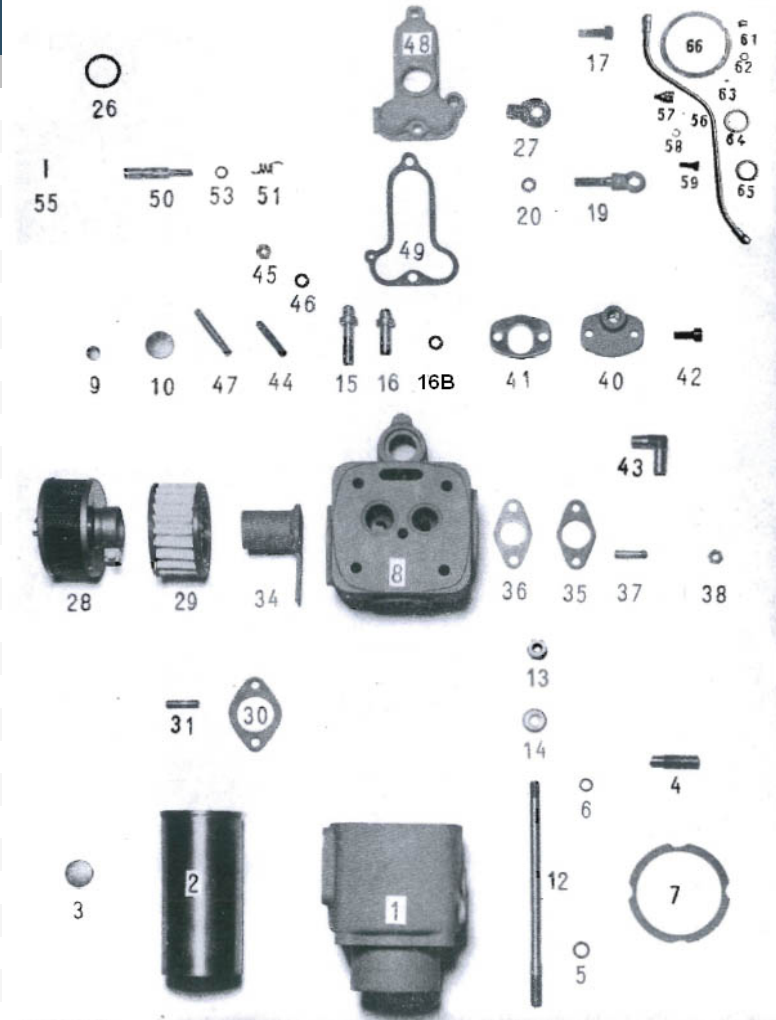

D_LO01_1_3		Cylinder - Cylinder Head - Compression R			
FIG.	REF.	QTY	DESCR.	FROM	UPTO
1	12111002	1	Cylinder		
1-4	12111001	1	Cylinder Assy MINI 1		
2	12111003	1	Cylinder LINE 80		
3	12111004	4	Cap,cylinder		
4	12111005	1	Pipe,water inlet		
5	12111006	4	O-Ring		
6	12111007	4	O-Ring		
7	12111008	0	Gasket,cylinder 0,1mm [VAR]		
7	12111009	0	Gasket,cylinder 0,3mm [VAR]		
8	12111010	1	Cylinder Head Assy MINI-1		
9	12121012	1	Disk,cover rocker		
10	11111004	1	Cap Sealing		
12	12111015	4	Stud,cylinder head		
13A	12111016	1	Nut		
13B	12121016	3	Nut		
14	12121017	4	Washer 10,5-24-5		
15	12111018	1	Guide,inlet valve		
16	12111019	1	Guide,exhaust valve		
16B	12121065	1	Ring, valve guide		
17	52103258	1	Bolt DIN 912 M8-25 8.8		
19	12121020	1	MANGER,engine		
26	12121027	1	Ring,breather valve		
27	12121028	1	Plug		
28	17610012	1	Air Filter Assy without filter element	08/10/2007	
28	12111031	1	Air Filter Assy without filter element		08/10/2007
28	12111029	1	Air Filter Assy without filter element		08/10/2007
30	12111032	1	Gasket,inlet manifold		
31	12120018	2	Stud		
34	12111033	1	MANI FOLD,inlet		
35	12111034	1	Plate,exhaust manifold		
36	12111035	1	Gasket,exhaust manifold		
37	12111066	2	Stud		
38	52120008	2	Nut DIN 934 M8 8.8		
40	12111036	1	Plate,Water Outlet		
41	12111037	1	Gasket		

[NP] Not provided
[NS] Not shown
[VAR] Variable according to repair