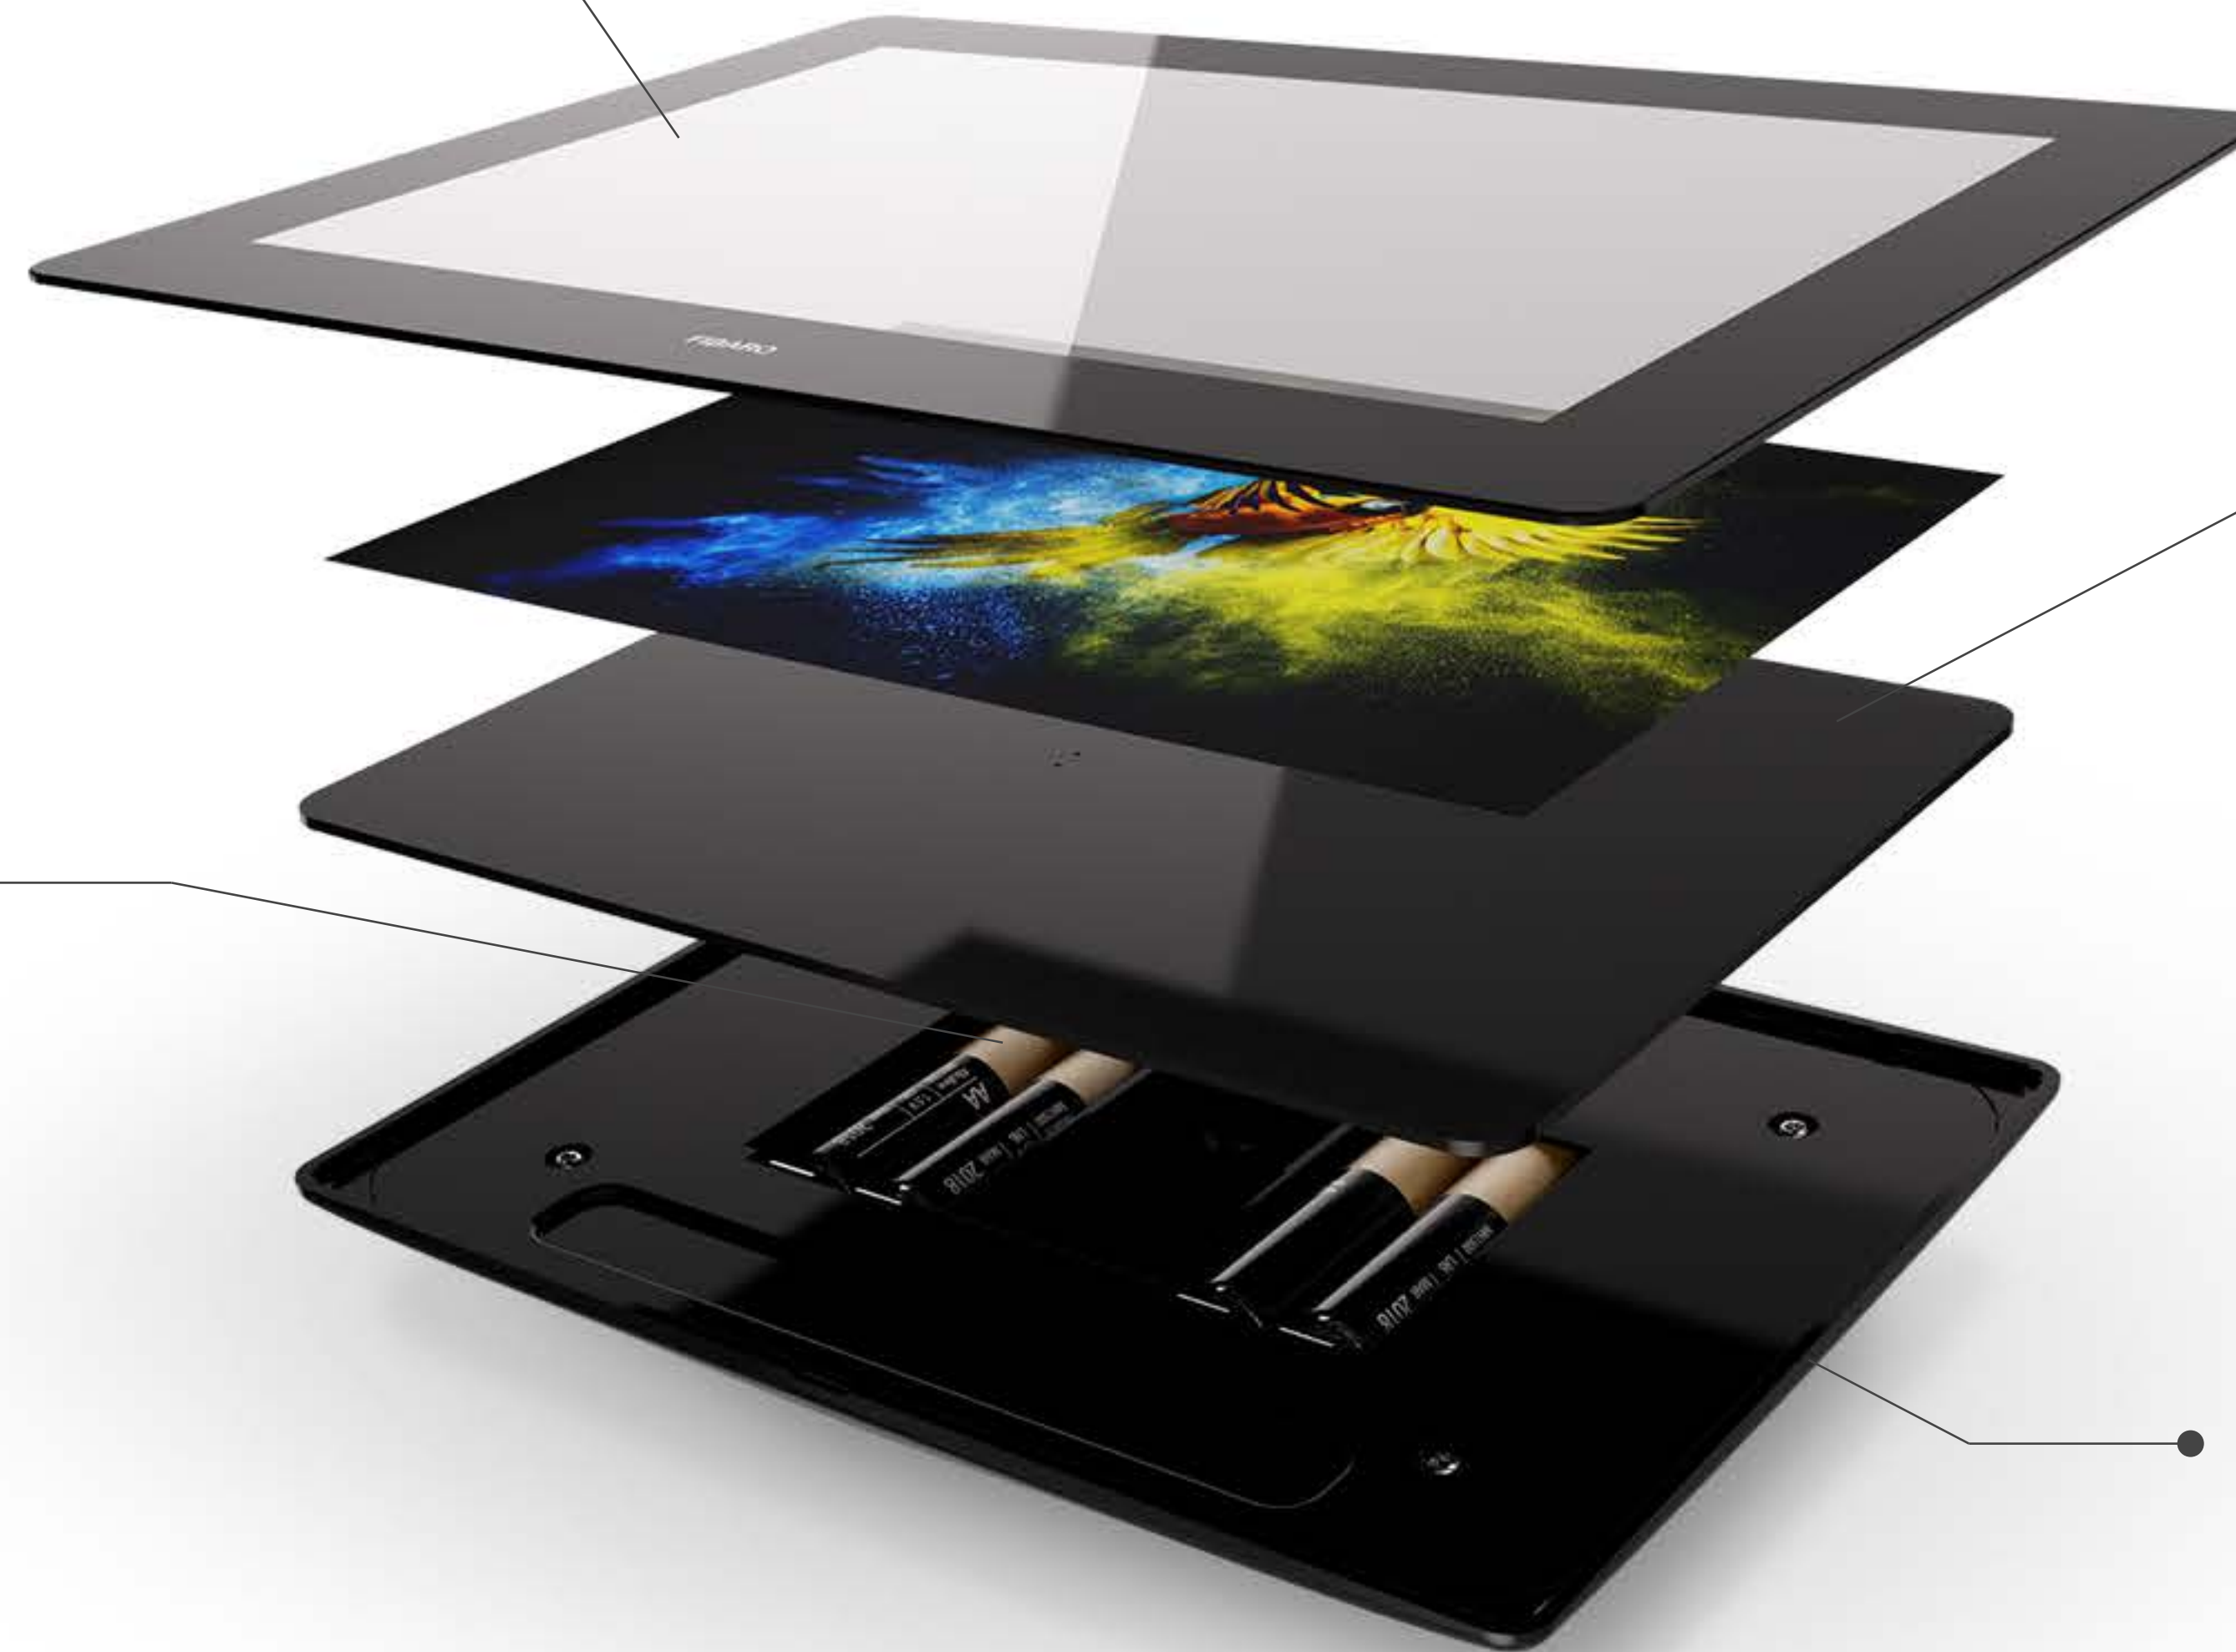

Open the doors to your imagination

SWIPE is a technical masterpiece, which can be used in many unconventional ways. How? It depends on you and your imagination. This extremely advanced device has limitless capabilities for you to explore!

The world's most innovative technology hidden beneath a beautiful, smooth elegant casing. SWIPE is simply perfect in every detail so it impresses in every possible way.

WHITE

BLACK

Stationary and mobile

SWIPE can be powered by battery (4xAA) or wire (Micro USB).
Giving you ultimate flexibility.

Quality and precision

Polycarbonate front

Protects from scratches and looks truly stylish. It perfectly fits into aesthetics of modern interiors.

2 power supply options

Battery or Micro USB powered.

Magic sensor

Monitors the movements of your hand, recognizing intentional gestures and ignoring random ones.

Rear housing

SWIPE is perfect in every detail. Even the rear housing astonish with its shape, giving the device additional beauty.