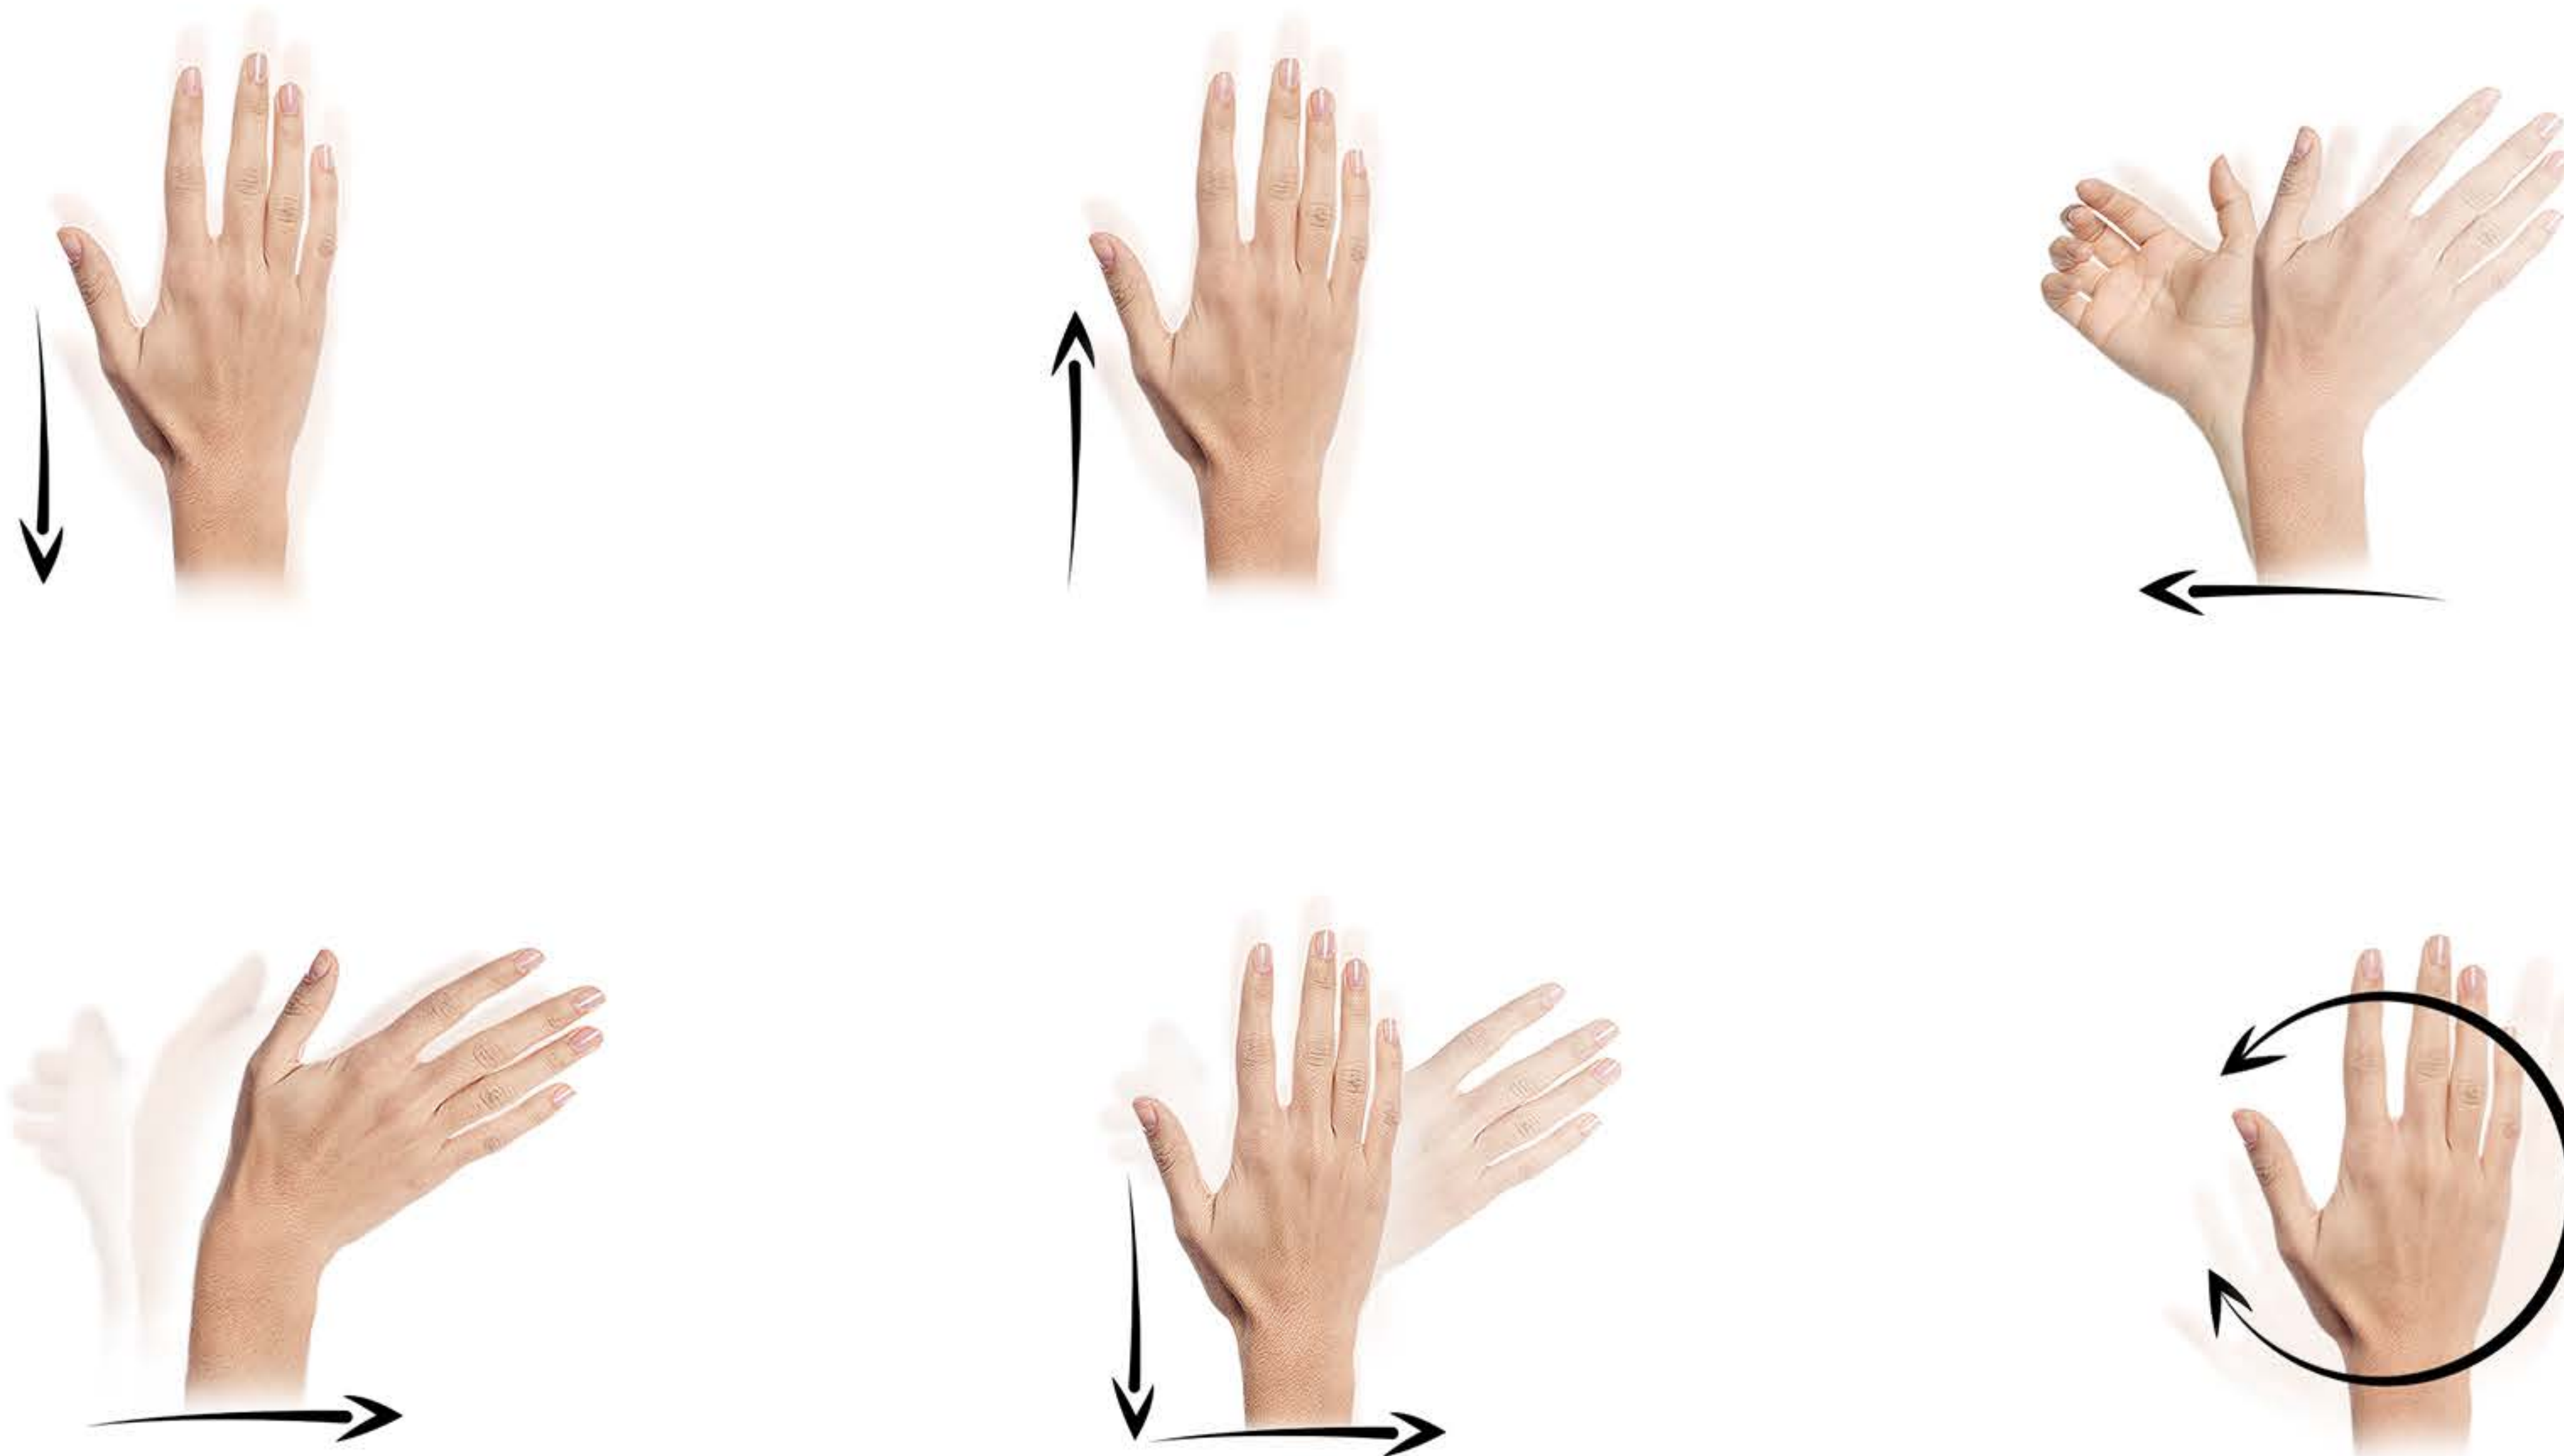

So why not use gestures to communicate with our smart home?

With the intuitive nature of gestures in mind, we designed SWIPE - an exceptionally simple and beautiful device.

Swipe gives you the power to control your Smart Home... with natural movements of your hands. It's not only a uniquely designed photo frame, but also an intuitive controller, which activates all scenes without the need to touch anything.

In this magical way, your life becomes even more convenient.

Now it's your move

It's really easy. Raise your hand and swipe it down to turn off the lights. Move your hand up for the color LED lights to turn on and light up the room. Swipe to the right if you want to turn the TV and other electronics off. What is your next move?

Discover the power of gestures

With the wave of your hand you can change the color of the LED strips.
You can also control the heating and air conditioning temperature settings.
Other gestures are only a matter of your imagination. The intelligent SWIPE detects not only simple moves, but combinations of moves as well. The high resolution sensor interprets the most complex commands. You will be surprised by the power of your hands.

More than precision

FIBARO SWIPE is equipped with the most precise 3D motion detecting sensor of its kind, which ensures flawless recognition of the performed gestures. This new, innovative way of controlling home automation devices is not only spectacular, but above all, intuitive and user friendly.