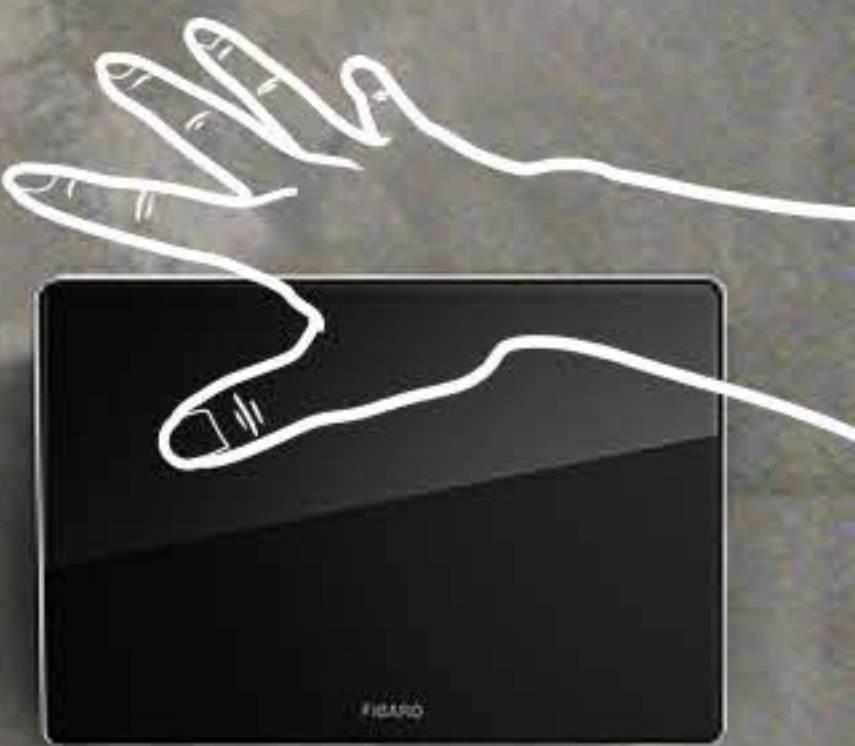

More than precision

FIBARO SWIPE is equipped with the most precise 3D motion detecting sensor of its kind, which ensures flawless recognition of the performed gestures. This new, innovative way of controlling home automation devices is not only spectacular, but above all, intuitive and user friendly.

It matches any interior

SWIPE easily adapts to the décor of any room. You can put it in the living room, kitchen, bedroom or in the office – it doesn't have to be a typical household device.

Put in on display...

You can put it on the dresser with your favorite family photos or hang it on the wall, among other photographs. It not only looks beautiful, but also reacts to your gestures.

... or hide it!

SWIPE doesn't have to be used as a decoration. You can hide the device under a kitchen counter, coffee table or desk. SWIPE is magical, so it reacts even through those surfaces! Swipe your hand over it - that's enough to turn on lights or radio.

Good morning! Time to get up!

Even Monday morning can be made pleasant. You can prepare fresh coffee and a hot bath using FIBARO SWIPE, straight from your bed. Reach out a hand and swipe to the left to prepare favorite coffee. Move your hand to the right and the bathtub will be filled with hot water. That is the beginning of a beautiful day, don't you think?