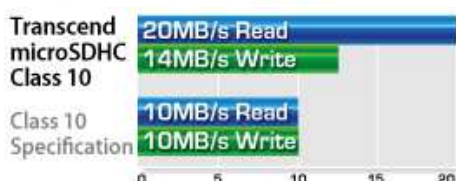

Upgrade to Full Speed

Transcend's Class 10 micro SD card can deliver fast and reliable performance with read and write speed of up to 20/14 MB/s. It is designed for recording full high definition 1080p videos at high speed as well as high resolution photographs, which means you will never miss a dropped frame.

Launch Apps in Seconds

Are lagging apps on your smart phones and tablets interrupting your daily routine? Transcend's class 10 micro SD Card can extend the storage memory on your device, allowing you to acquire more and run them at faster speed.

Compatibility

Transcend's Class 10 micro SD Card supports all SD 3.0 devices is backward compatible with all SD 2.0 devices. The card comes with a full-size SDHC adapter for convenient file transferring. You can also take advantage of faster speed by pairing the memory card with our [RDF8](#) card reader. Downloading and uploading contents between devices will be quick and seamless.

Transcend
good memories start here

- Transfer Speed at **20 MB/s** and **14 MB/s**
- Full-Size **SDHC Adapter**
- Supports **SD 3.0** devices
- **RecoverRx** Software
- Built-in **Error Correcting Code**

Transcend
32GB CLASS 10 micro SDHC

CLASS 10

Large capacity & ultra-fast transfer speeds