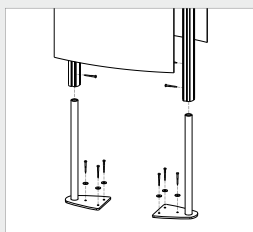

EN pylo outdoor is made especially for outdoor use: the ground sleeve can be fixed with screws or concrete according to your underground. the silver anodized aluminium panels can be printed or laminated. like the silver anodized profiles and the plated zinc aluminium alloy die-cast connectors they are robust and durable. the pylo outdoor is available in three different sizes.

panel and profiles: silver anodized aluminium, connectors plated die cast aluminium alloy, ground sleeve zincated iron

- 1 400mm
- 2 600mm
- 3 800mm

pylo outdoor

1	SOPYO1900400	pylo outdoor 1900x400mm, 1pc	
2	SOPYO1900600	pylo outdoor 1900x600mm, 1pc	
3	SOPYO1900800	pylo outdoor 1900x800mm, 1pc	