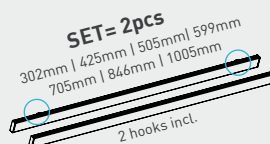

METAL COIL²⁾

box 100

1pc

8	MGSMF120900	metal coil 120-900mm		
9	MGSMF2102000	metal coil 210-2000mm