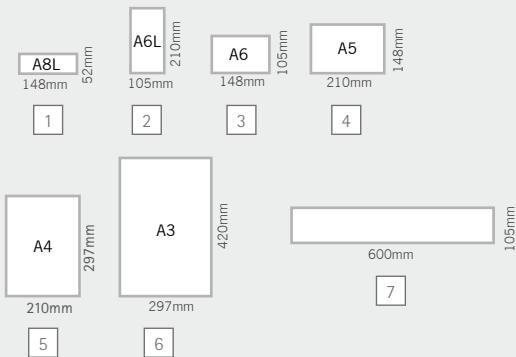

6  
pixquick A3

8

supporto da banco per formati A6 e A6L in PETG  
stütze in PETG für format A6 und A6L  
support for A6 and A6L made of PETG

9

supporto da banco per formato A8L alluminio anodizzato color argento  
stütze aus silber eloxiertem aluminium für format A8L  
support for A8L made of silver anodized aluminium

4  
pixquick A5

1 + 9  
pixquick A8L

information

pixquick

1	PQA8L ***	pixquick A8L, without support, 1pc
2	PQA6L **	pixquick A6L, without support, 1pc
3	PQA6 **	pixquick A6, without support, 1pc
4	PQA5	pixquick A5 support included, 1pc
5	PQA4	pixquick A4, support included, 1pc
6	PQA3	pixquick A3, without support, 1pc
7	PQ105600	pixquick 105x600mm, without support, 1pc
8	PQSA6PL	support for A6 and A6 large, 1pc
9	PQSA8LAL	support for A8L, 1pc