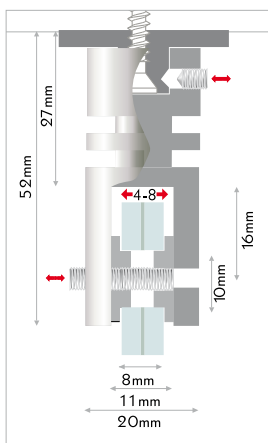

steel uniplus

MADE IN EU design by KD

IT morsetto a bandiera in acciaio per parete o soffitto. per montaggi di pannelli a bandiera o direttamente a soffitto. il fissaggio del pannello avviene tramite le brugole. anellini di protezione inclusi. fissaggio: morsetto a bandiera con sistema a brugola. materiale: acciaio inox AISI303.

DE edelstahl paneelhalter für wand/decke. für direkte wand- oder deckenmontage von auslegern und fahnschildern. befestigung des paneels mit madenschrauben. inklusive glasschutzringe. befestigung: paneelhalter für wand/decke, schraubsystem. material: edelstahl AISI303.

EN panel support for wall/ceiling. for wall- or ceilingmounted flagsigns. fixing of the panel with allen screws. protecting rings included. mounting: panel support for wall/ceiling, screw system.

combinations

acciaio | stahl | steel

1 box

pz/st/pc

FUPS3052IX

10pcs