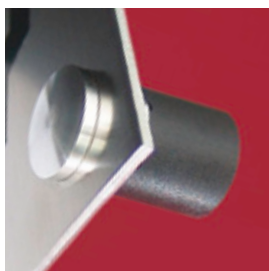

EN variable grid-clampsystem with steel-look. all advantages of the fixxo-system. special steel look thanks to the brushed stainless steel inlay, that is customizable (print, engraving). weather-proof. mounting: grid-clampsystem, for different thickness. material: black matt nylon, brushed stainless steel.

combinations

	250		303		234		297
--	-----	--	-----	--	-----	--	-----

n° articolo | artikelnr. | product nr.

acciaio | stahl | steel 1box pz/st/pc
FBO1621SZ 40pcs

fixxo steel

IT sistema variabile zigrinato con testina inox. tutti i vantaggi del sistema fixxo. testina in acciaio inox, distanziale in nylon. economico e veloce. fissaggio: sistema zigrinato, per lastre di differenti spessori, materiale: nylon color nero satinato, acciaio inox.

DE variables raster-klemmsystem mit edelstahl-kopf. alle vorteile des fixxo-systems. kopf aus edelstahl, hülse aus kunststoff. befestigung: raster-klemmsystem, für unterschiedliche plattenstärken, material: mattschwarzes nylon, edelstahl.

EN variable grid-clampsystem with steel head. all advantages of the fixxo-system. head made of stainless steel, spacer made of nylon. mounting: grid-clampsystem, for different thicknesses. material: black matt nylon, brushed stainless steel.