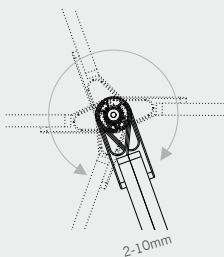

pannello, forex color bianco, 10mm

paneel, forex weiss, 10mm

panel, white forex, 10mm