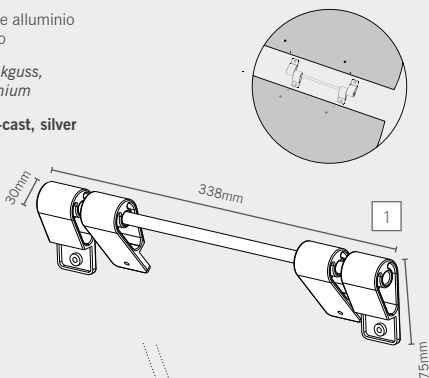

EN with signwalk you are mobile: the clever design that turns 2 panels of any material into a display for in- and outdoor. the connector bar is a convenient carrying handle. for transport and storage just fold signwalk with the images inside and it will be protected against scratches during transport and storage. we offer you the structure and matching white forex panels as well.

1 + 2x 2
signwalk
price for this combination

print not included

information

in zamac color argento e alluminio anodizzato color argento

versilberter metalldruckguss, silber eloxiertes aluminium

silver-plated metal die-cast, silver anodized aluminium