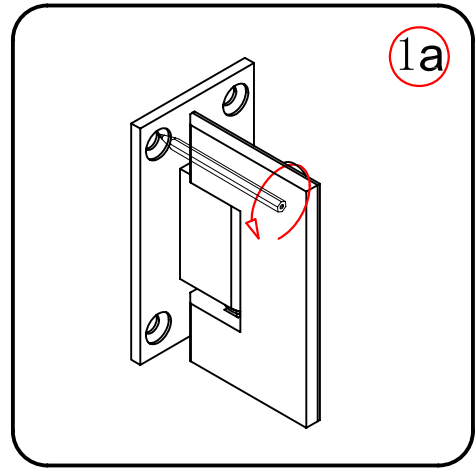

## ■ Installation

Please read these instructions carefully before start of installation.

The wall post has up to 20mm of adjustment for out of true wall situations.

**Ensure that the shower tray is fitted level and that after assembly of enclosure there is a full and continuous bead of sealant between the top of the shower tray and the title joint.**

## ■ Shower Tray Installation

The shower tray must be sited against a structural wall.

Water proof walling or tiling should be fitted so that it sits on the top of the tray rim.

## Tools required

This product is heavy and will require two people to install.

This product is heavy and will require two people to install.

This product is heavy and will require two people to install.