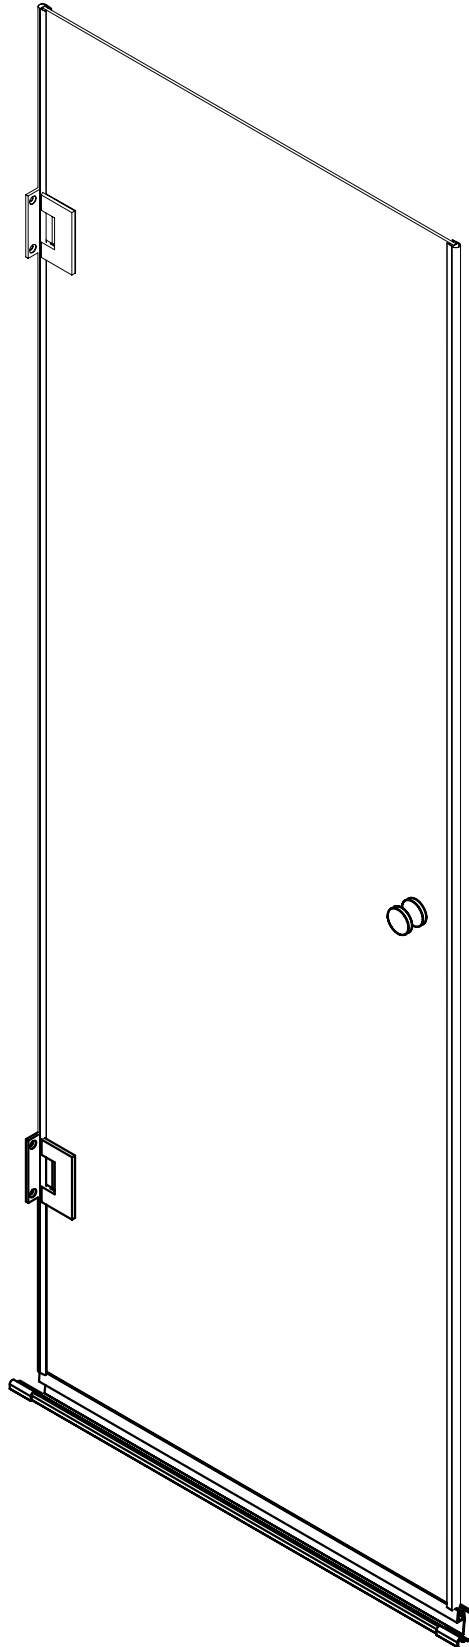

O Series

Hinged door

Installation instructions

(OP1)