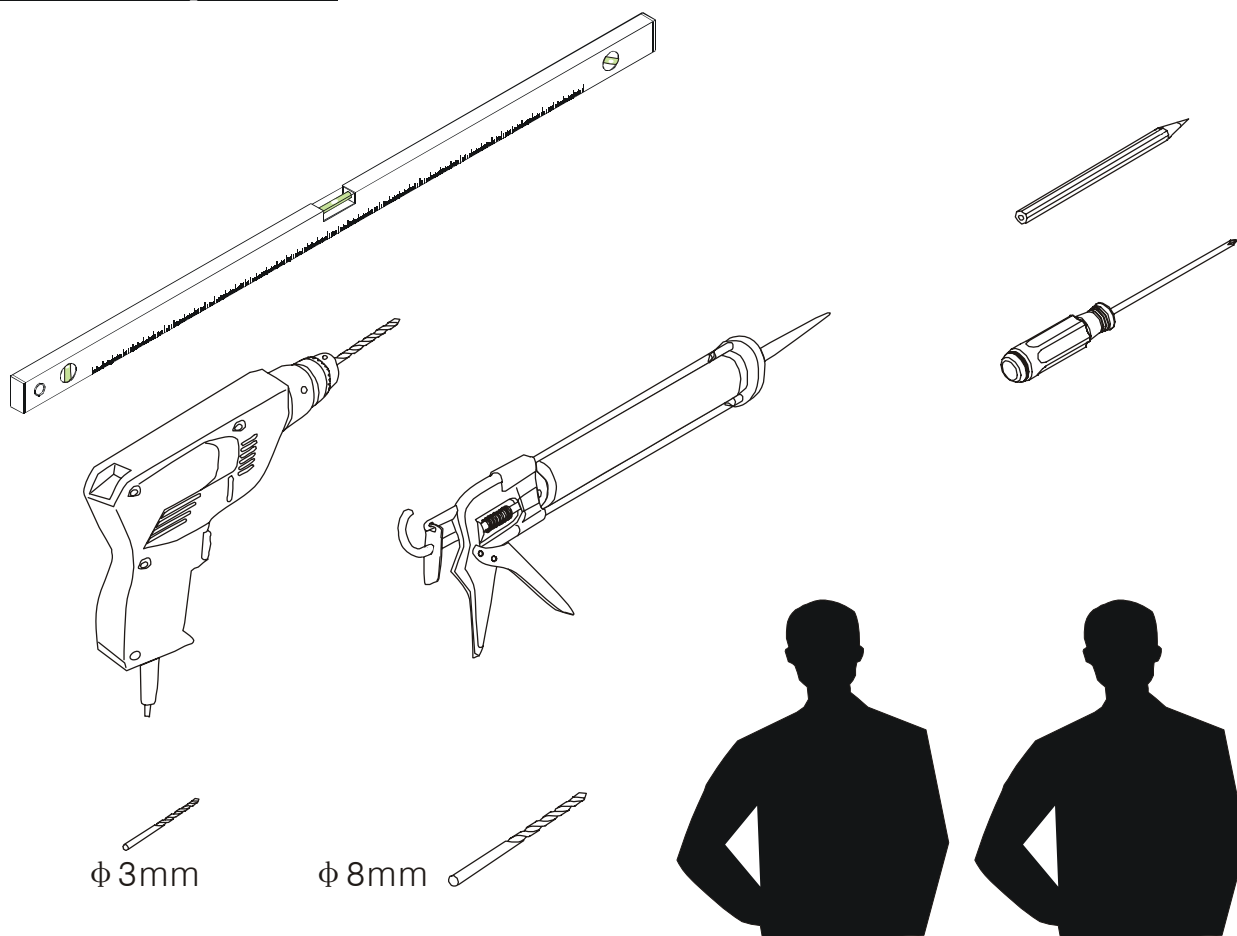

Note: Safety glass can not be re-worked.

■ Installation

Please read these instructions carefully before start of installation.

The wall post has up to 20mm of adjustment for out of true wall situations.

Ensure that the shower tray is fitted level and that after assembly of enclosure there is a full and continuous bead of sealant between the top of the shower tray and the title joint.

Special care should be taken when drilling walls to avoid hidden pipes or electrical cables.

Note: This product is heavy and will require two people to install.

Please remove protective film from aluminium profiles before installation.

■ Shower Tray Installation

The shower tray must be sited against a structural wall.

Water proof walling or tiling should be fitted so that it sits on the top of the tray rim.

■ Aftercare Instructions

After use, your shower should be cleaned with soap and water. This is particularly important in hard water districts where insoluble lime salts may be deposited and allowed to build up. Cleaners of a gritty or abrasive nature should not be used. Care should be taken to avoid contact with strong chemicals such as organic solvents and strippers.

Glass cleaners can be used but with caution, if in doubt contact the supplier of the cleaner in question.

Please keep these instructions for aftercare and customer service details.

Tools required

This product is heavy and will require two people to install.