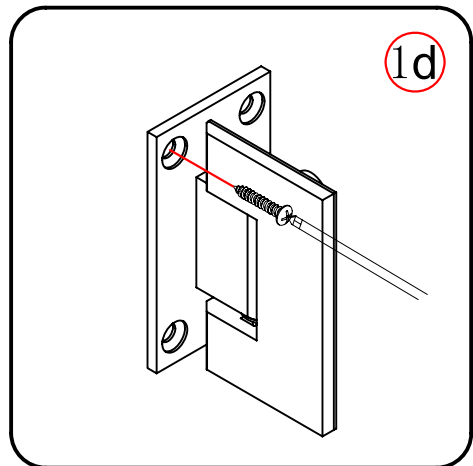

## ■ Installation

Please read these instructions carefully before start of installation.

The wall post has up to 20mm of adjustment for out of true wall situations.

**Ensure that the shower tray is fitted level and that after assembly of enclosure there is a full and continuous bead of sealant between the top of the shower tray and the title joint.**

## ■ Shower Tray Installation

The shower tray must be sited against a structural wall.

Water proof walling or tiling should be fitted so that it sits on the top of the tray rim.

## Tools required

This product is heavy and will require two people to install.

This product is heavy and will require two people to install.

This product is heavy and will require two people to install.