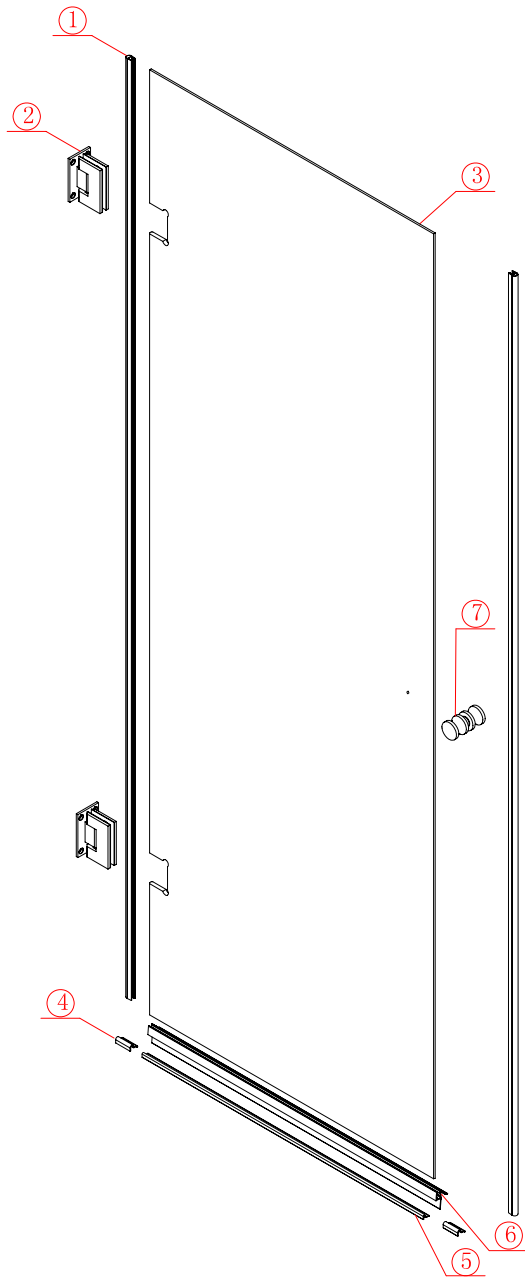

This product is heavy and will require two people to install.