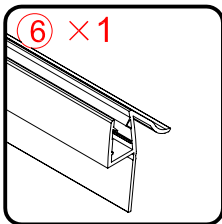

## ■ Shower Tray Installation

The shower tray must be sited against a structural wall.

Water proof walling or tiling should be fitted so that it sits on the top of the tray rim.

## Tools required

This product is heavy and will require two people to install.

This product is heavy and will require two people to install.

This product is heavy and will require two people to install.