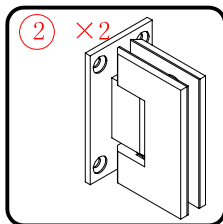

This product is heavy and will require two people to install.