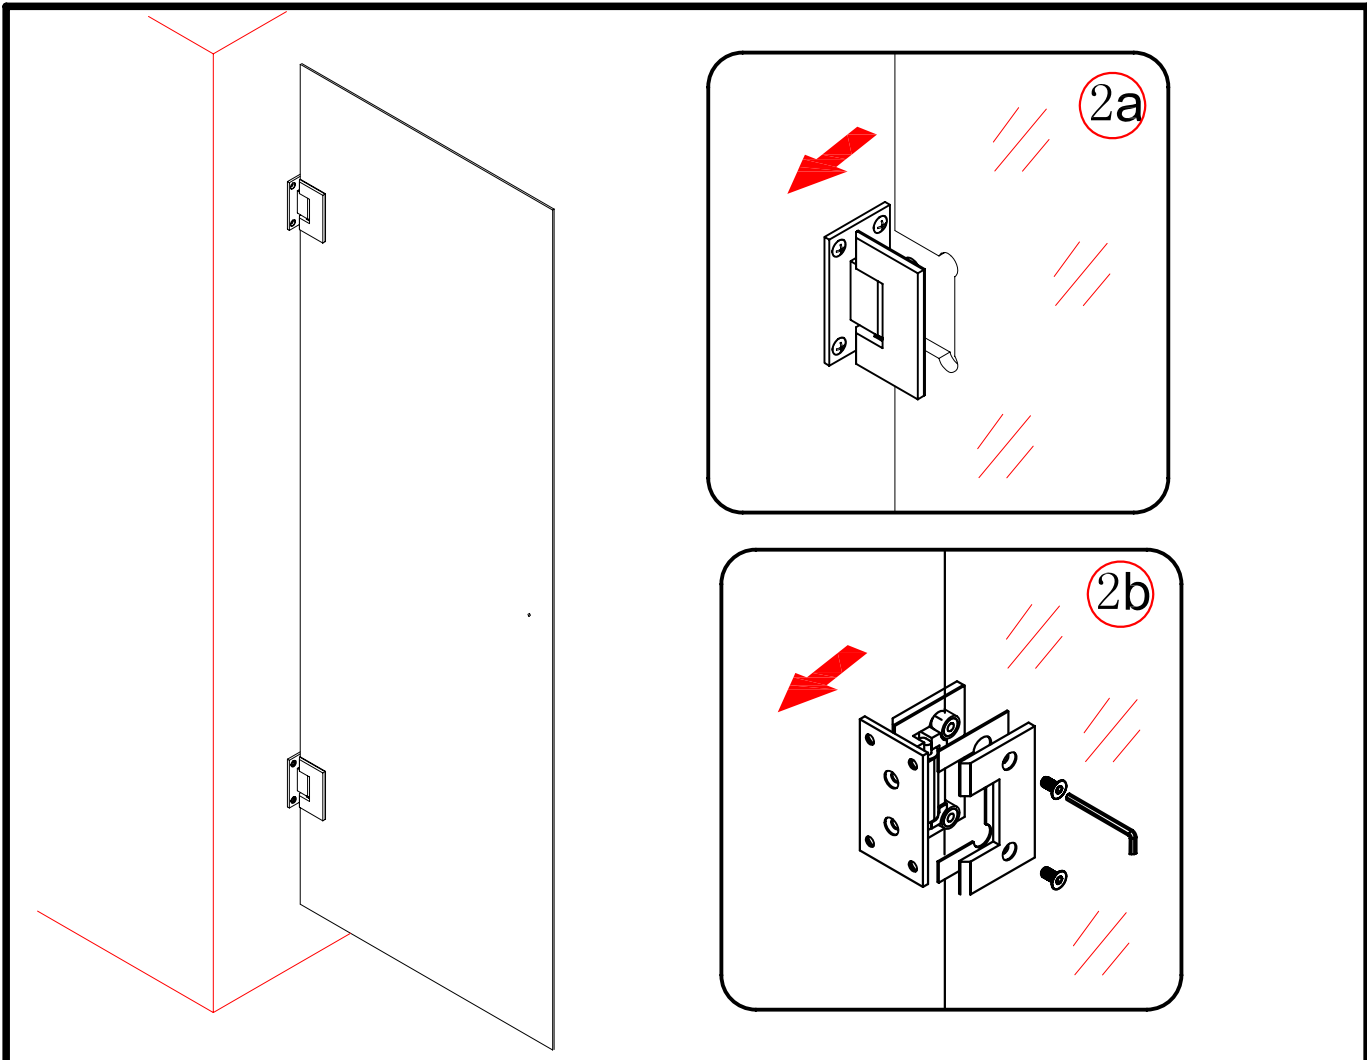

## ■ Installation

Please read these instructions carefully before start of installation.

The wall post has up to 20mm of adjustment for out of true wall situations.

**Ensure that the shower tray is fitted level and that after assembly of enclosure there is a full and continuous bead of sealant between the top of the shower tray and the title joint.**

## ■ Shower Tray Installation

The shower tray must be sited against a structural wall.

Water proof walling or tiling should be fitted so that it sits on the top of the tray rim.

## Tools required

This product is heavy and will require two people to install.

This product is heavy and will require two people to install.

This product is heavy and will require two people to install.