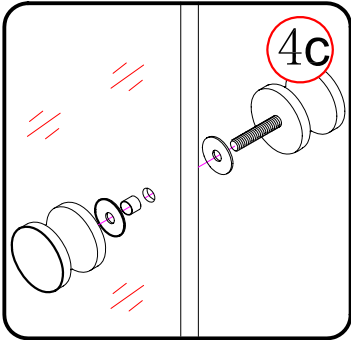

## ■ Installation

Please read these instructions carefully before start of installation.

The wall post has up to 20mm of adjustment for out of true wall situations.

**Ensure that the shower tray is fitted level and that after assembly of enclosure there is a full and continuous bead of sealant between the top of the shower tray and the title joint.**

This product is heavy and will require two people to install.

4a

4b

4c

**24 hour**

This product is heavy and will require two people to install.