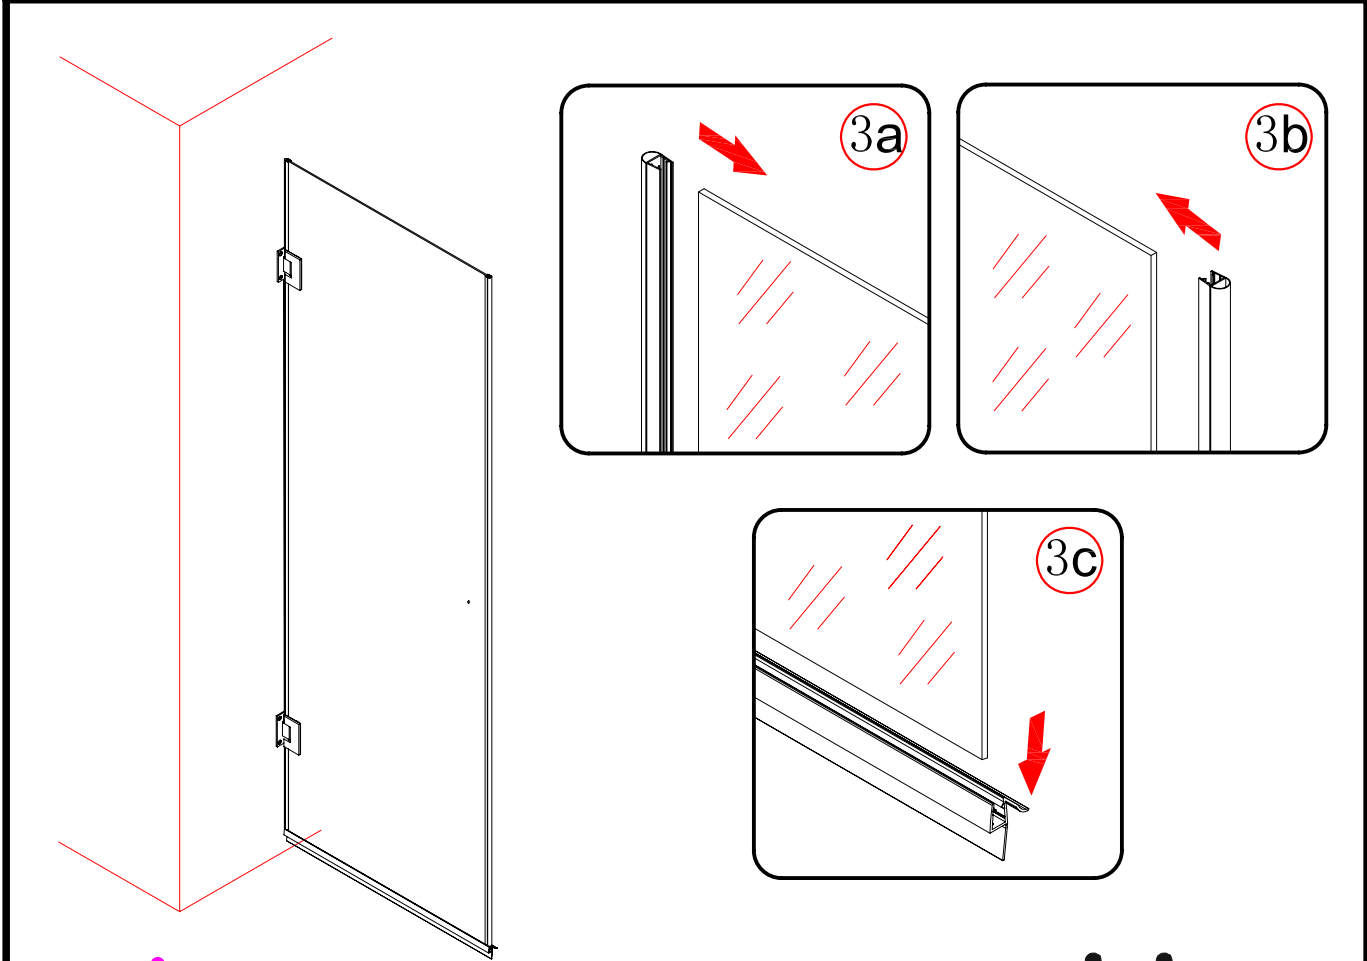

## ■ Installation

Please read these instructions carefully before start of installation.

The wall post has up to 20mm of adjustment for out of true wall situations.

**Ensure that the shower tray is fitted level and that after assembly of enclosure there is a full and continuous bead of sealant between the top of the shower tray and the title joint.**

## ■ Shower Tray Installation

The shower tray must be sited against a structural wall.

Water proof walling or tiling should be fitted so that it sits on the top of the tray rim.

## Tools required

This product is heavy and will require two people to install.

This product is heavy and will require two people to install.

This product is heavy and will require two people to install.