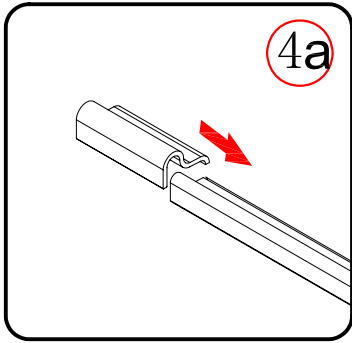

4a

4b

4c

24 hour

This product is heavy and will require two people to install.