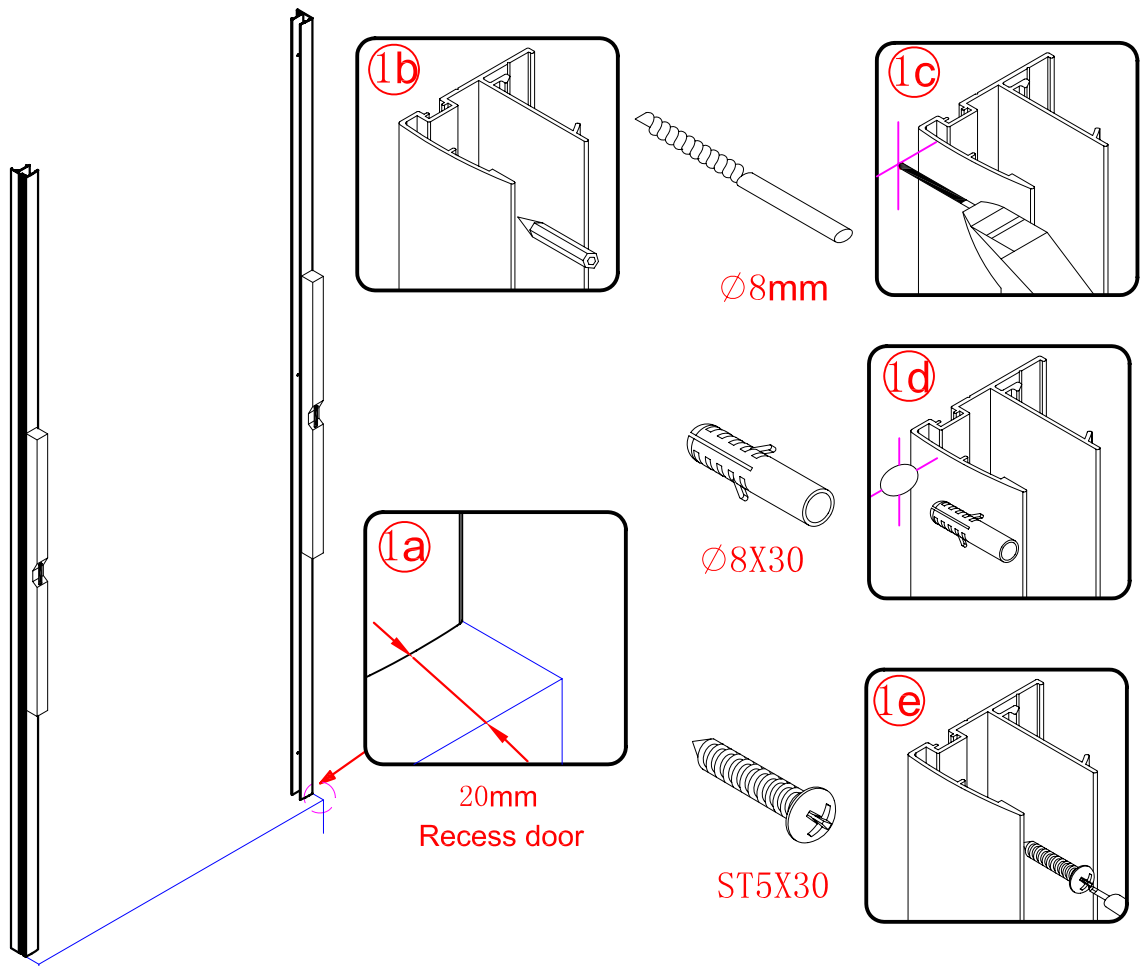

This product is heavy and will require two people to install.