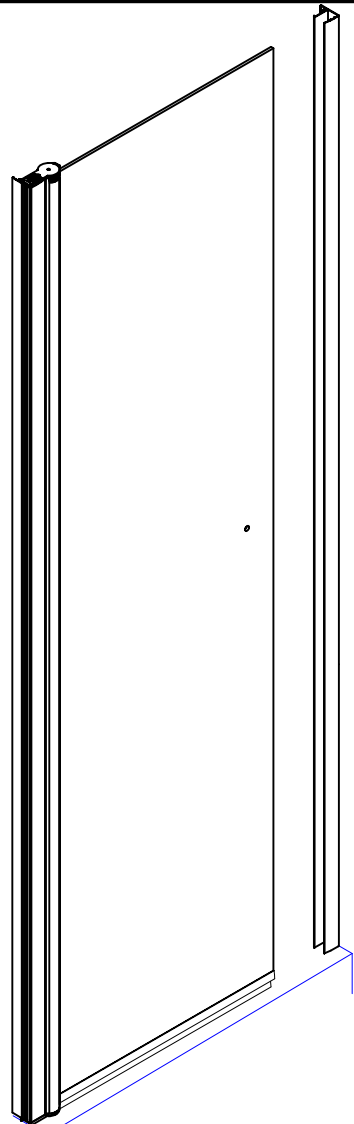

This product is heavy and will require two people to install.