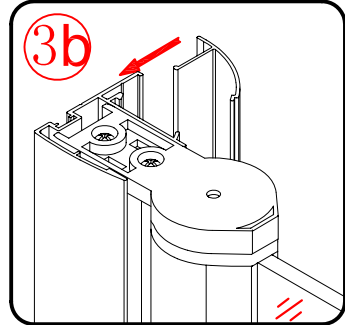

This product is heavy and will require two people to install.