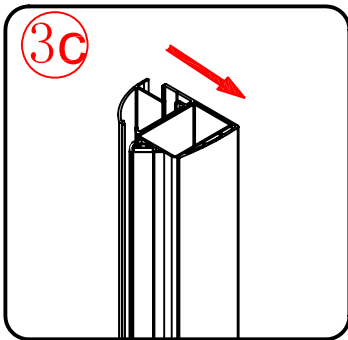

This product is heavy and will require two people to install.