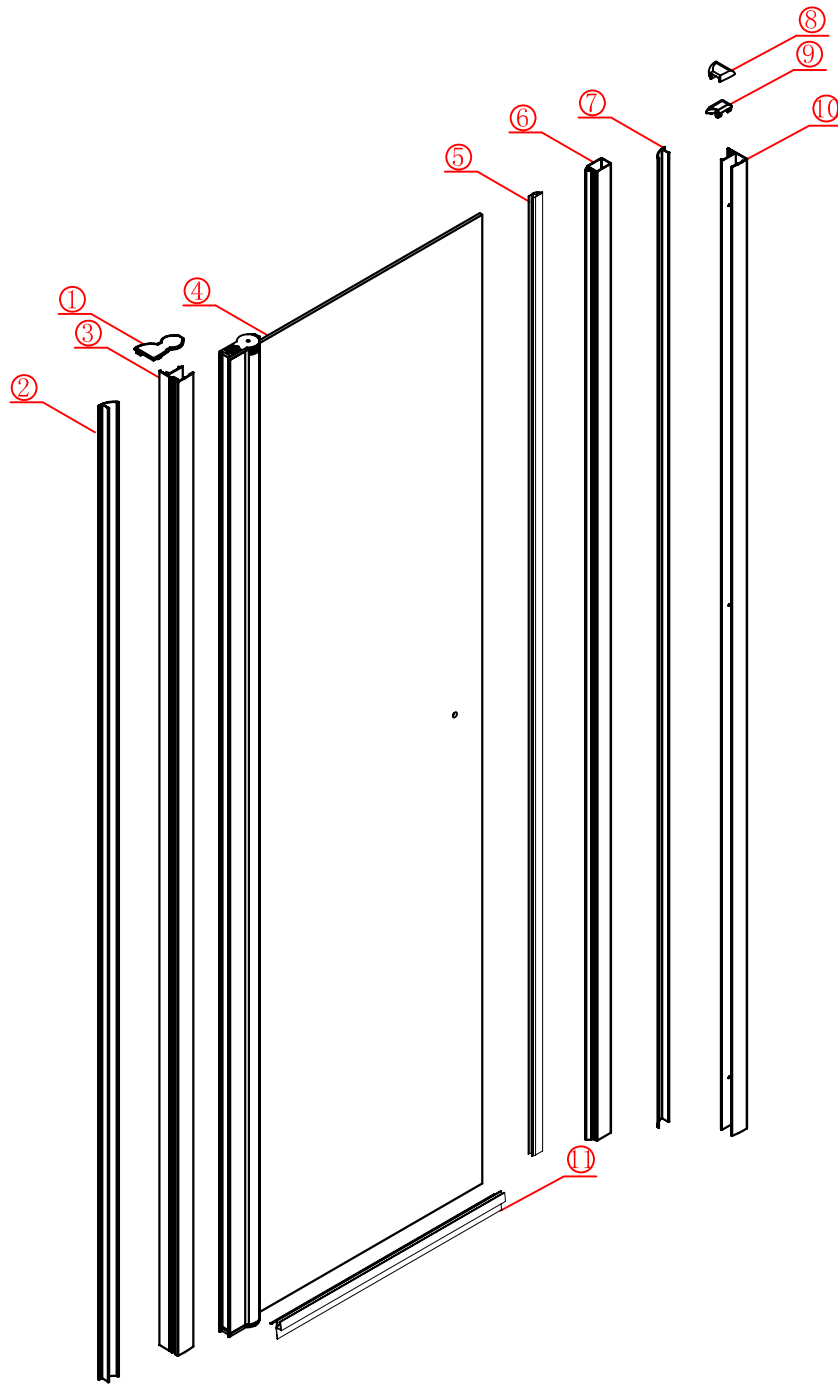

This product is heavy and will require two people to install.