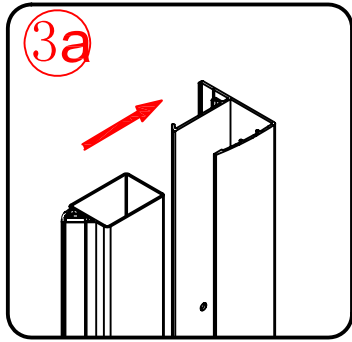

This product is heavy and will require two people to install.