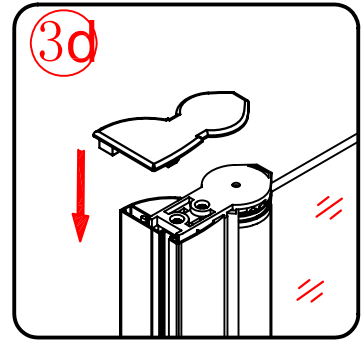

This product is heavy and will require two people to install.