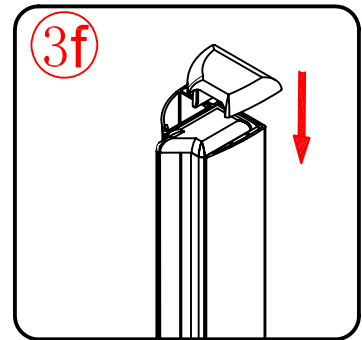

This product is heavy and will require two people to install.