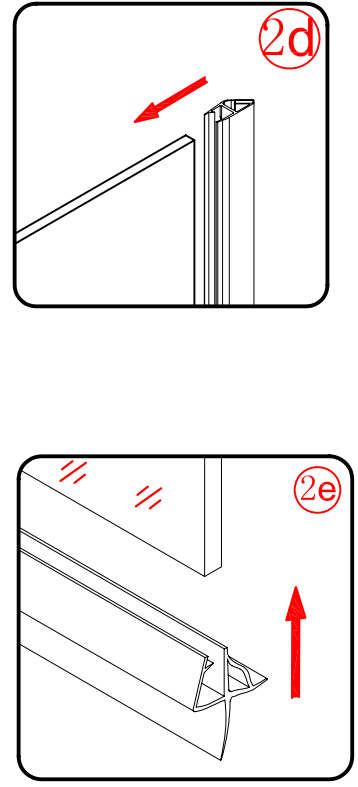

This product is heavy and will require two people to install.