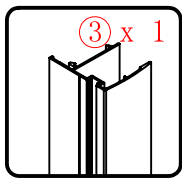

This product is heavy and will require two people to install.