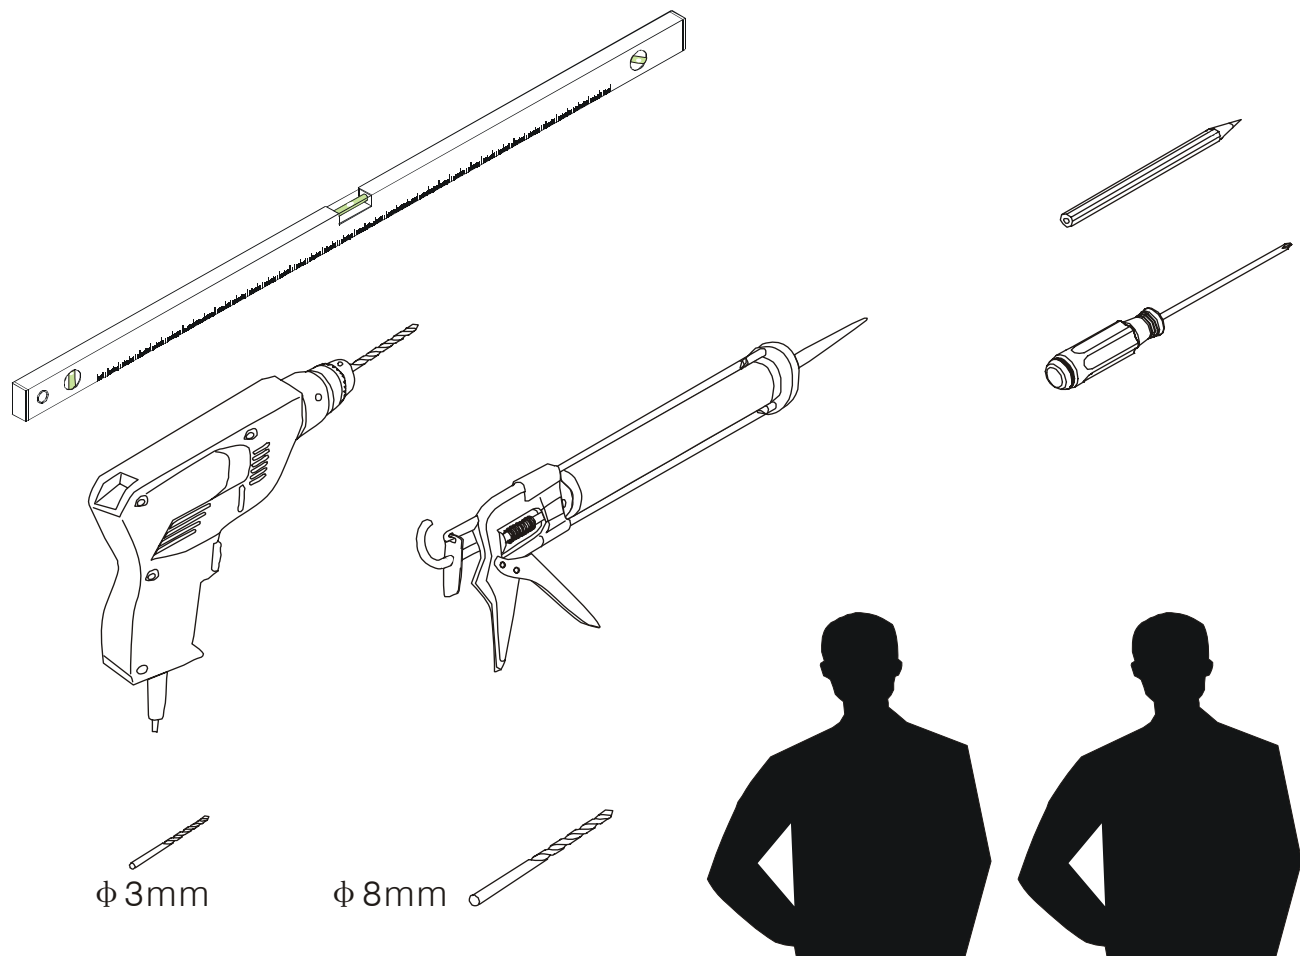

Note: Safety glass can not be re-worked.

■ Installation

Please read these instructions carefully before start of installation.

The wall post has up to 20mm of adjustment for out of true wall situations.

Ensure that the shower tray is fitted level and that after assembly of enclosure there is a full and continuous bead of sealant between the top of the shower tray and the title joint.

Special care should be taken when drilling walls to avoid hidden pipes or electrical cables.

Note: This product is heavy and will require two people to install.

Please remove protective film from aluminium profiles before installation.

■ Shower Tray Installation

The shower tray must be sited against a structural wall.

Water proof walling or tiling should be fitted so that it sits on the top of the tray rim.

■ Aftercare Instructions

After use, your shower should be cleaned with soap and water. This is particularly important in hard water districts where insoluble lime salts may be deposited and allowed to build up. Cleaners of a gritty or abrasive nature should not be used. Care should be taken to avoid contact with strong chemicals such as organic solvents and strippers.

Glass cleaners can be used but with caution, if in doubt contact the supplier of the cleaner in question.

Please keep these instructions for aftercare and customer service details.

Tools required

This product is heavy and will require two people to install.