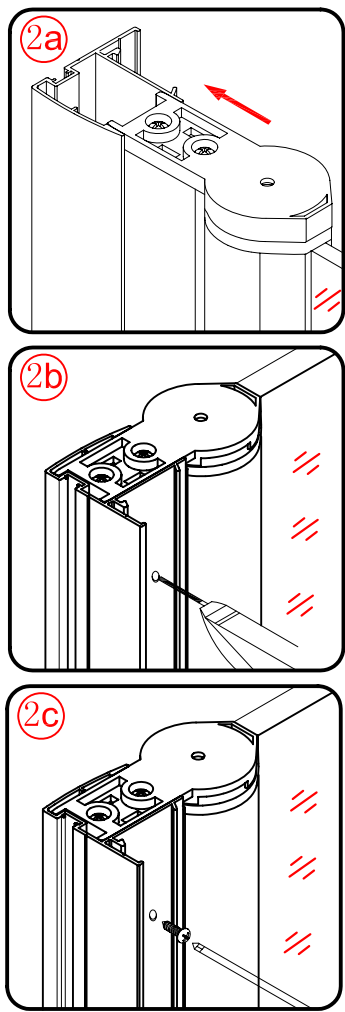

This product is heavy and will require two people to install.