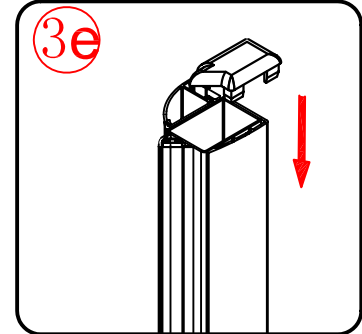

This product is heavy and will require two people to install.