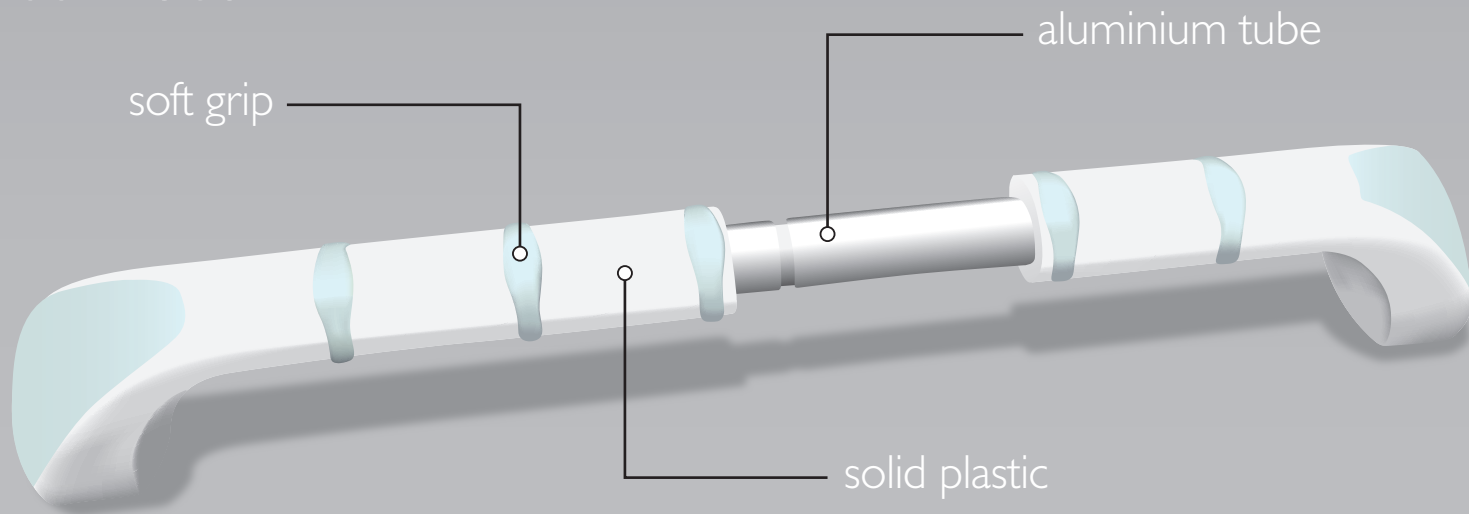

PRIMA GRAB BAR

It's strong enough for a gorilla to swing on

Look inside

Secure grip even with wet hands • Non-corroding • Never cold to touch • Ergonomic grip

The Prima Grab Bar is tested to over 160kg

That's the same weight as a silverback gorilla or a grizzly bear!