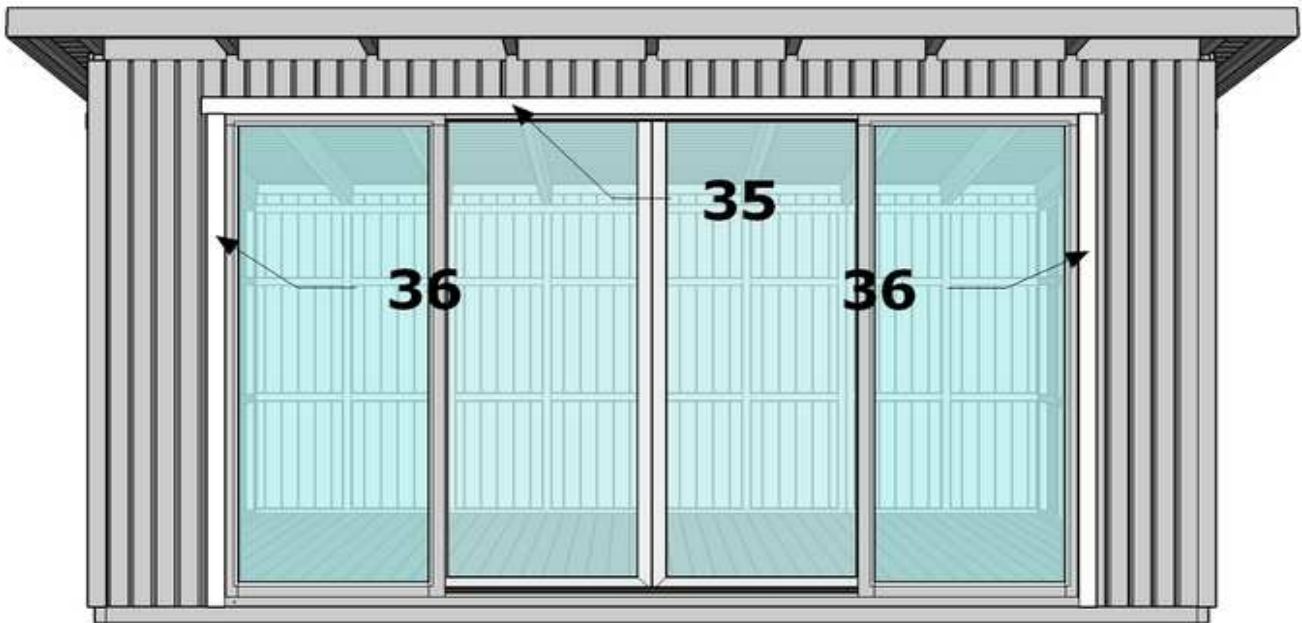

Garden House Johanna

Assembly instruction

10/11

**aluminum sliding
system installation**

continue on a separate attached instructions:

Johanna
Window assembly instructions

... and after that:

+ **28** + **29** + **30** **40** **3,5 x 40**

Garden House Johanna

Assembly instruction

11/11

+

36

 +

35

30