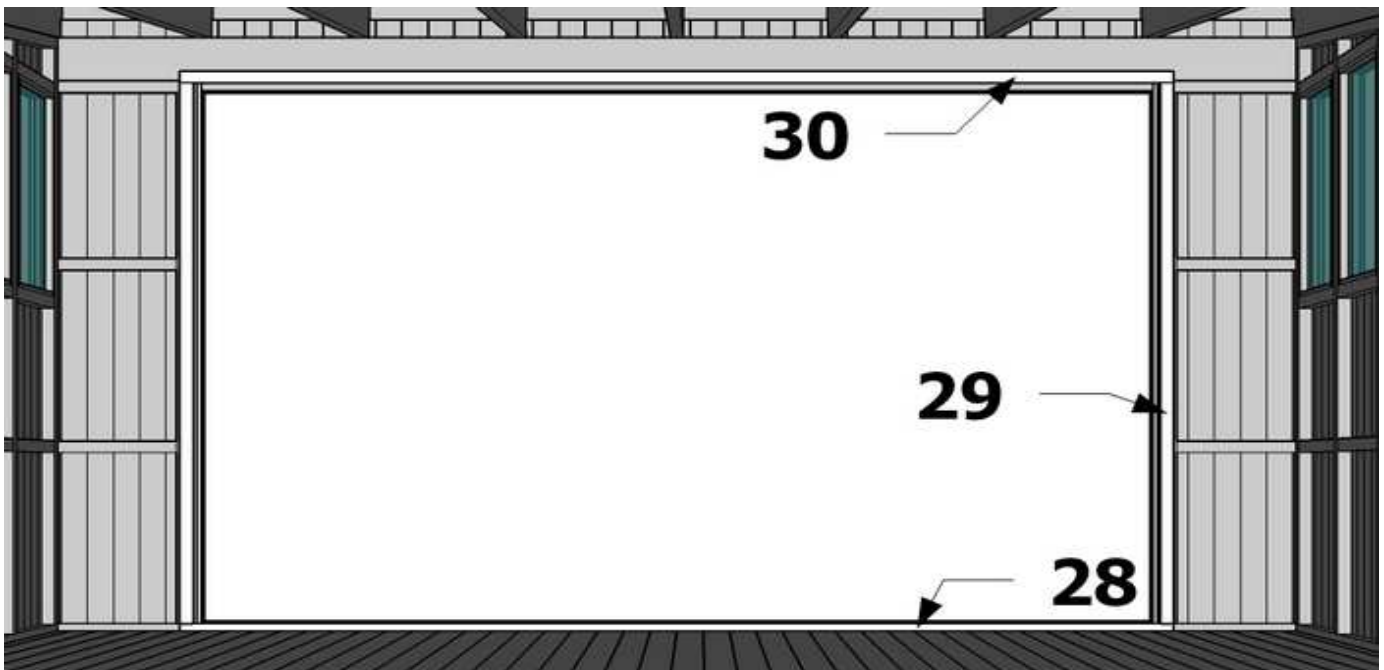

Garden House Johanna

Assembly instruction

10/11

**aluminum sliding
system installation**

continue on a separate attached instructions:

Johanna
Window assembly instructions

... and after that:

+ **28** + **29** + **30** **40** **3,5 x 40**

Garden House Johanna

Assembly instruction

11/11

+

36

 +

35

30