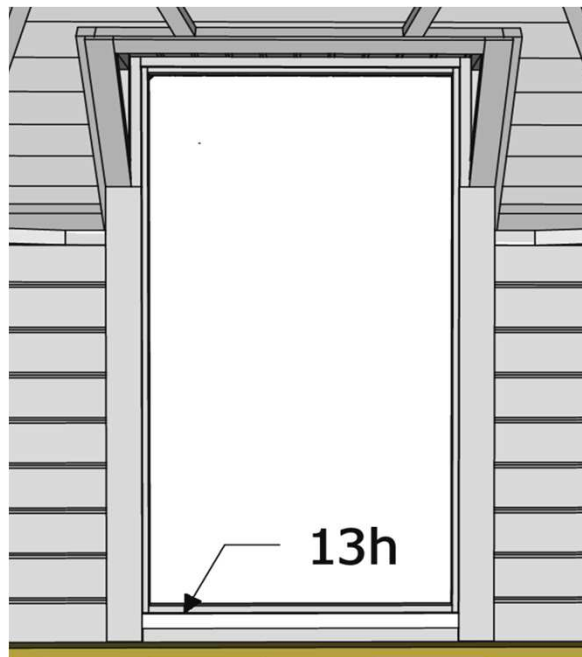

+ **13f** + **13g**

3 x 40	8