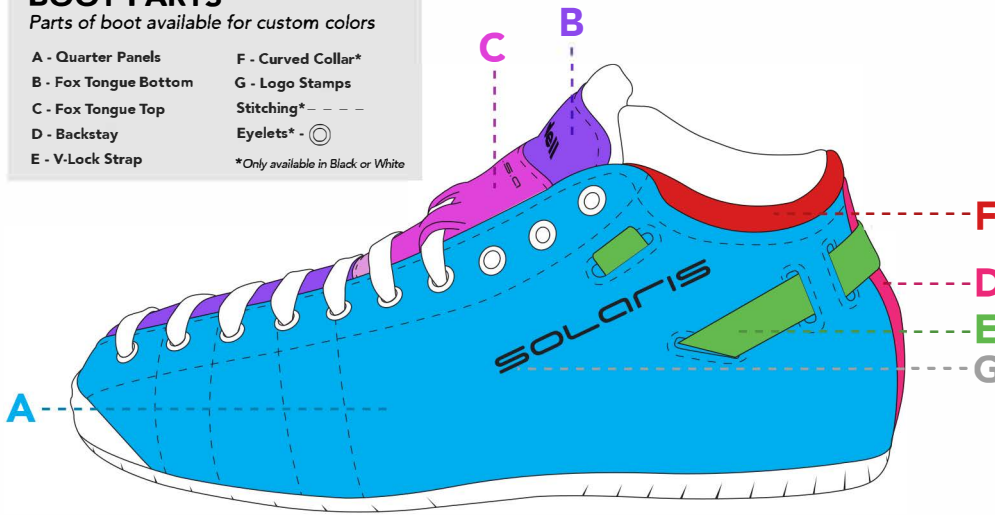

## BOOT PARTS

Parts of boot available for custom colors

- A - Quarter Panels
- B - Fox Tongue Bottom
- C - Fox Tongue Top
- D - Backstay
- E - V-Lock Strap
- F - Curved Collar\*
- G - Logo Stamps
- Stitching\* - ---
- Eyelets\* - ○

\*Only available in Black or White

Inside and outside of quarter panels can be different colors if desired

### Leather

Available for parts: A,B,C,D

<b>LR1</b> Black	<b>LR2</b> Gray	<b>LR3</b> White Chapparral	<b>LR4</b> Abilene	<b>LR5</b> Purple
<b>LR6</b> Tan Helene	<b>LR7</b> Sandal	<b>LR8</b> Tan Chapparral	<b>LR9</b> Ultra Blue	<b>LR10</b> Royal Blue
<b>LR11</b> Baby Blue	<b>LR12</b> Turquoise	<b>LR13</b> Emerald Green	<b>LR14</b> Yellow	<b>LR15</b> Orange
<b>LR16</b> Mango	<b>LR17</b> Hot Pink	<b>LR18</b> Red		