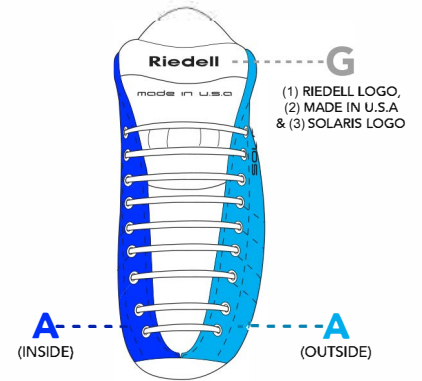

RIEDELL SOLARIS COLORLAB ORDER FORM

BOOT PARTS

Parts of boot available for custom colors

- A - Quarter Panels
- B - Fox Tongue Bottom
- C - Fox Tongue Top
- D - Backstay
- E - V-Lock Strap
- F - Curved Collar*
- G - Logo Stamps
- Stitching* - ---
- Eyelets* - ○

*Only available in Black or White

Inside and outside of quarter panels can be different colors if desired

MATERIALS

Leather

Available for parts: A,B,C,D

LR1 Black	LR2 Gray	LR3 White Chapparral	LR4 Abilene	LR5 Purple
LR6 Tan Helene	LR7 Sandal	LR8 Tan Chapparral	LR9 Ultra Blue	LR10 Royal Blue
LR11 Baby Blue	LR12 Turquoise	LR13 Emerald Green	LR14 Yellow	LR15 Orange
LR16 Mango	LR17 Hot Pink	LR18 Red		

Suede

Available for parts: A,B,C,D

S1 Red	S2 Gold	S3 Peach	S4 Desert Tan	S5 Lime Green
S6 Loden Green	S7 Dusty Rose	S8 Pink	S9 Peacock	S10 Royal Blue
S11 Sky Blue	S12 Teal	S14 Purple	S13 Fuchsia	S15 Black

Metallic

Available for parts: B,C,D

M1 Red	M2 Apricot	M3 Hot Pink	M4 Lime Green	M5 Emerald Green
M6 Teal	M7 Silver	M8 Sky Blue	M9 Lilac	M10 Gold
M11 Royal Blue	M12 Purple			

V-Lock Strap Webbing

Available for part: E

V1 White	V2 Royal Blue	V3 Kelly Green	V4 Red	V5 Yellow
V6 Purple	V7 Lime Green	V8 Black	V9 Light Blue	V10 Orange
V11 Teal	V12 Pink