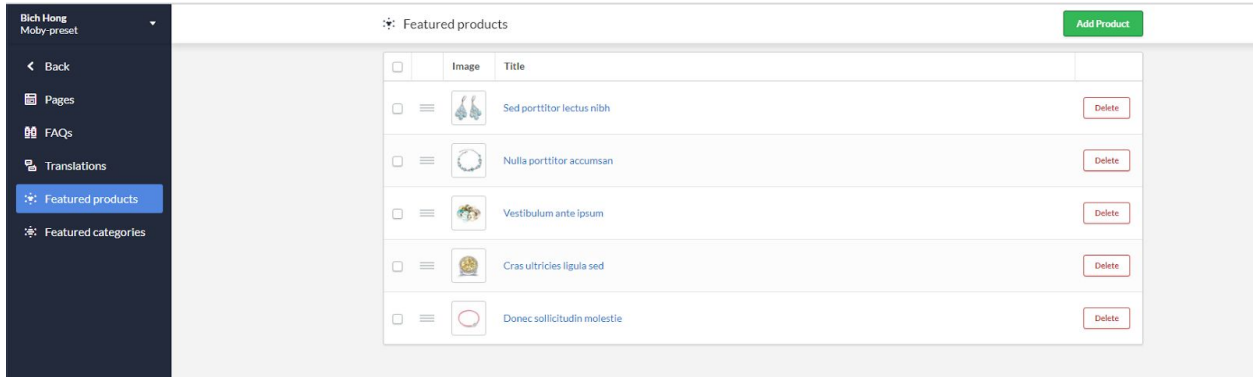

BANNER 2 COLUMNS

Show/Hide? Shows/hide the banners on the homepage.

Banner image 1  [Browse](#) [Delete](#)

URL of the banner image 1
Add the URL of the page where the banner links to

Banner Image 2  [Browse](#) [Delete](#)

URL of the banner image 2
Add the URL of the page where the banner links to

9. FEATURED PRODUCT

The recommended dimensions for the Featured Product images are 323x220px

FEATURED PRODUCT

Show/Hide? Show/hide Featured Products Section on the homepage.

Banner image

Position Locate the banner in Featured Product section.

Limit Products e.g. 4, 8, 10, 15,.....

Please go to Content -> Featured Products to setup your featured products

10. BANNER 1 COLUMN

For Banner 1 Column we recommend images dimensions 1300x267px. You also can add a url URL for this banner.