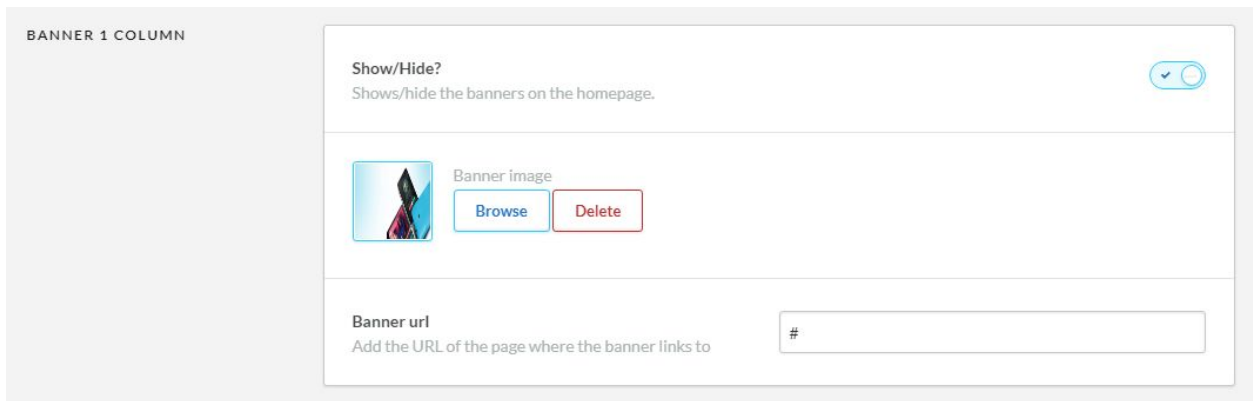

Banner image

Position Locate the banner in Featured Product section.

Limit Products e.g. 4, 8, 10, 15,.....

Please go to Content -> Featured Products to setup your featured products

10. BANNER 1 COLUMN

For Banner 1 Column we recommend images dimensions 1300x267px. You also can add a url URL for this banner.