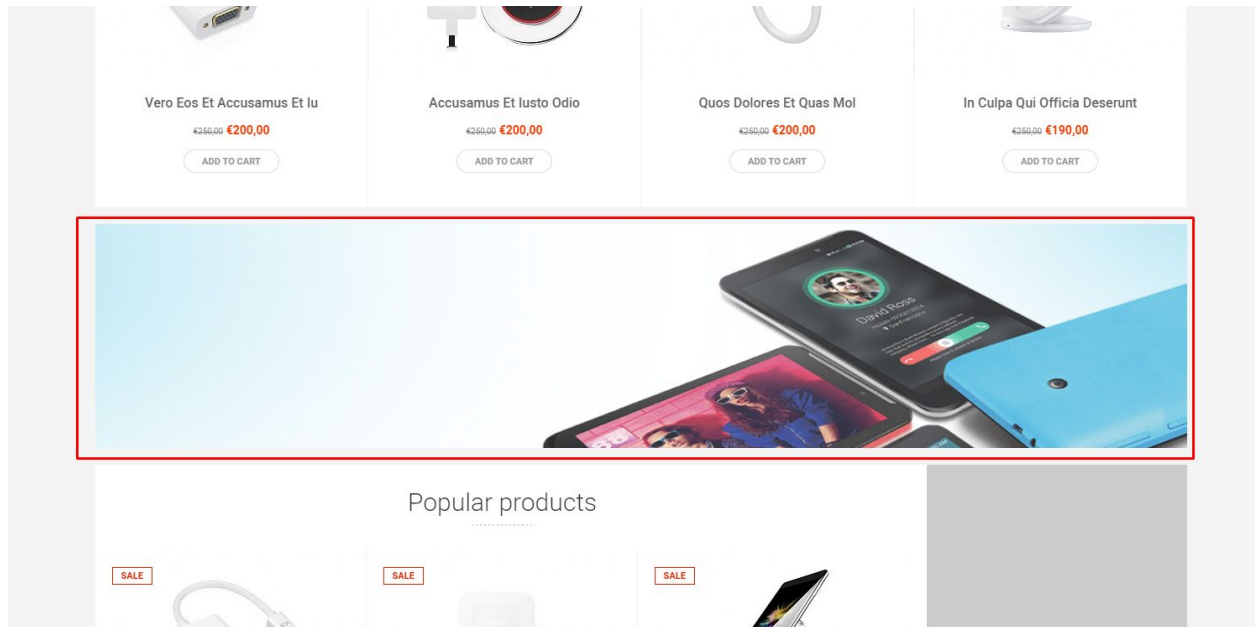

11. POPULAR PRODUCTS

For popular products, we recommend dimensions of 323x220px

You can choose between left and right positions for your banners

POPULAR PRODUCTS

Show/Hide? ☒ Show/hide Popular Products Section on the homepage.

Banner image

Position Locate the banner in Popular Product section.

Limit Products e.g. 4, 8, 10, 15.....

12. NEWEST PRODUCTS

We recommended dimensions of 323x220px for Newest Products.

You can also limit the number of newest products displayed on your home page.