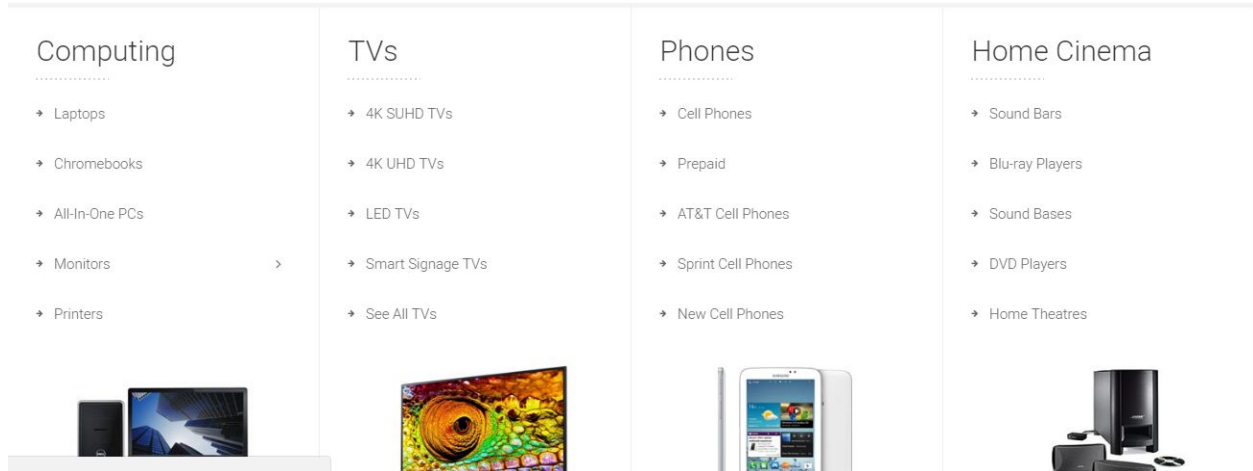

8. BANNER 2 COLUMNS

This will display the Banner 2 Columns area. We recommend images dimensions of 640x350px

BANNER 2 COLUMNS

Show/Hide? ☒ Shows/hide the banners on the homepage.

Banner image 1 [Browse](#) [Delete](#)

URL of the banner image 1
Add the URL of the page where the banner links to

Banner Image 2 [Browse](#) [Delete](#)

URL of the banner image 2
Add the URL of the page where the banner links to