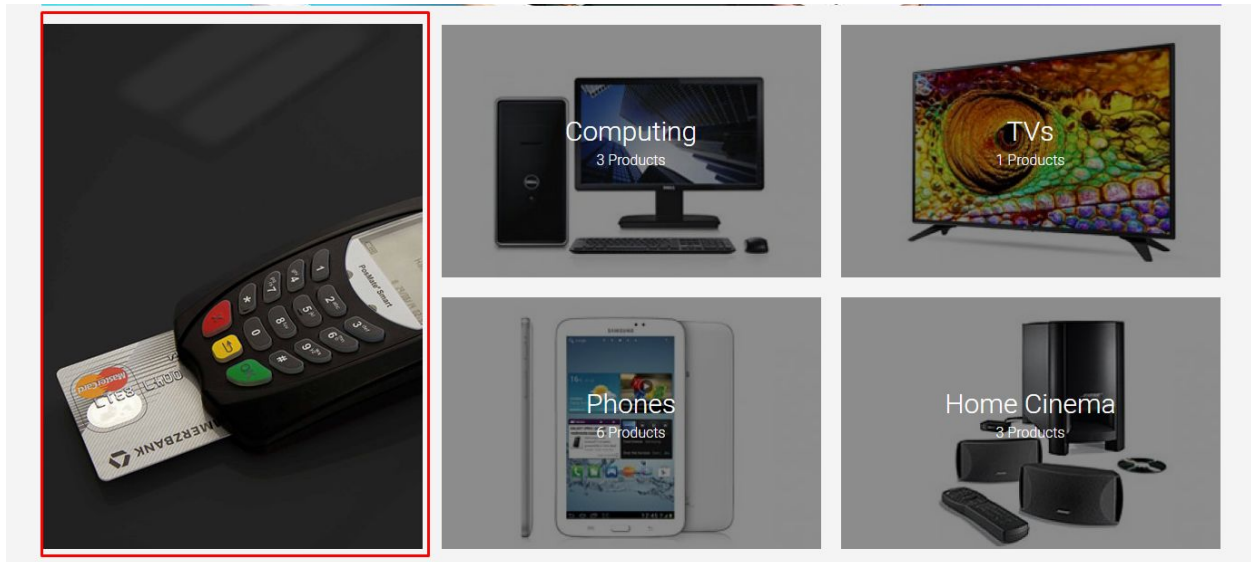

For the Featured Categories image, we recommend dimensions of 420x580px

FEATURED CATEGORIES

Show/Hide?
Shows/hide the Featured categories on the homepage. ☒

Banner image

Position
Locate the banner in Featured categories section.

To add Featured Categories, please go to Content -> Featured Categories

Bich Hong
Moby-preset

Featured categories

☐	Title	
☐	Eardrop	Delete
☐	Shaking legs	Delete
☐	Jewelry Necklace	Delete
☐	Rings	Delete

You can choose between the left and right positions for your banners