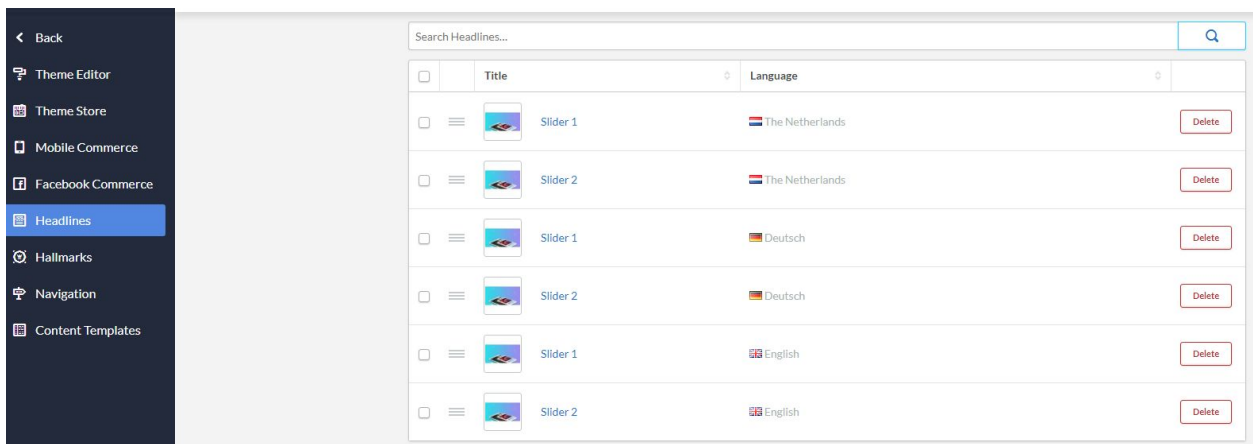

6. FEATURED CATEGORIES