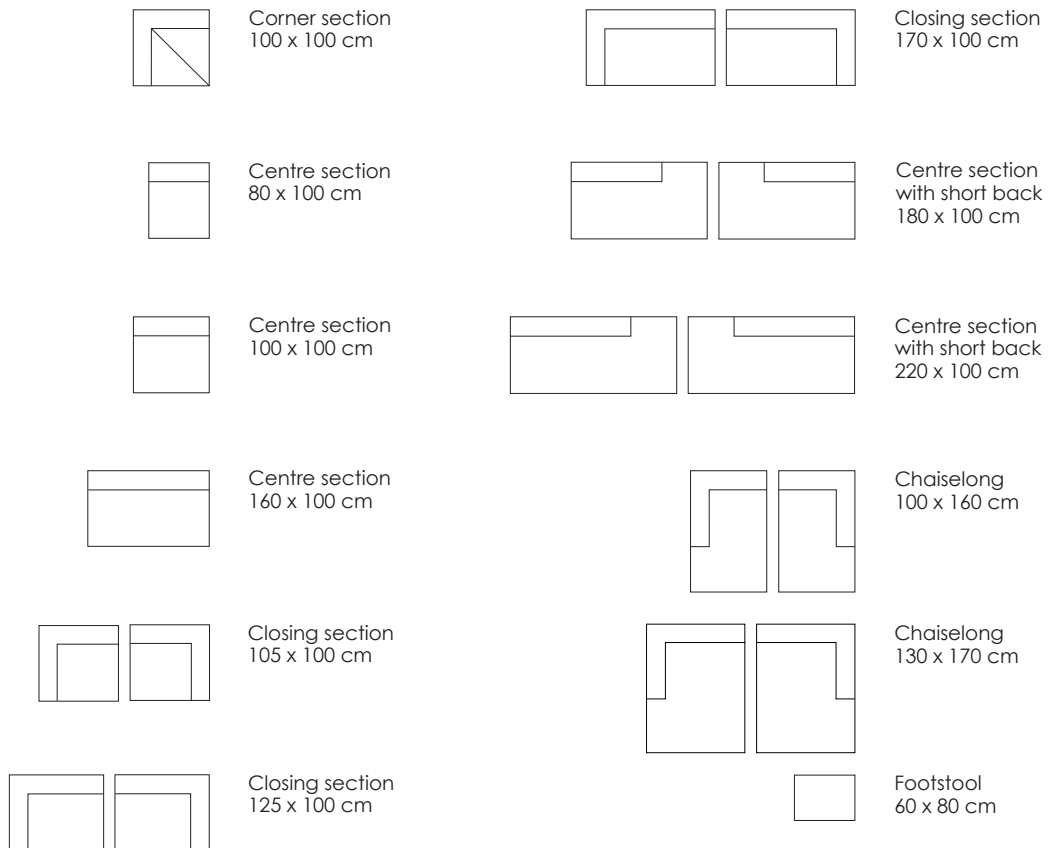

Model Gotham · Design by Jens Juul Eilersen

Arm height: 64 cm · Arm width: 26 cm · Total depth (frame): 100 cm · Seat depth: 54 cm · Seat height: 42 cm · Total height (frame): 64 cm

Scale 1:100

All overall dimensions correspond to frame sizes.