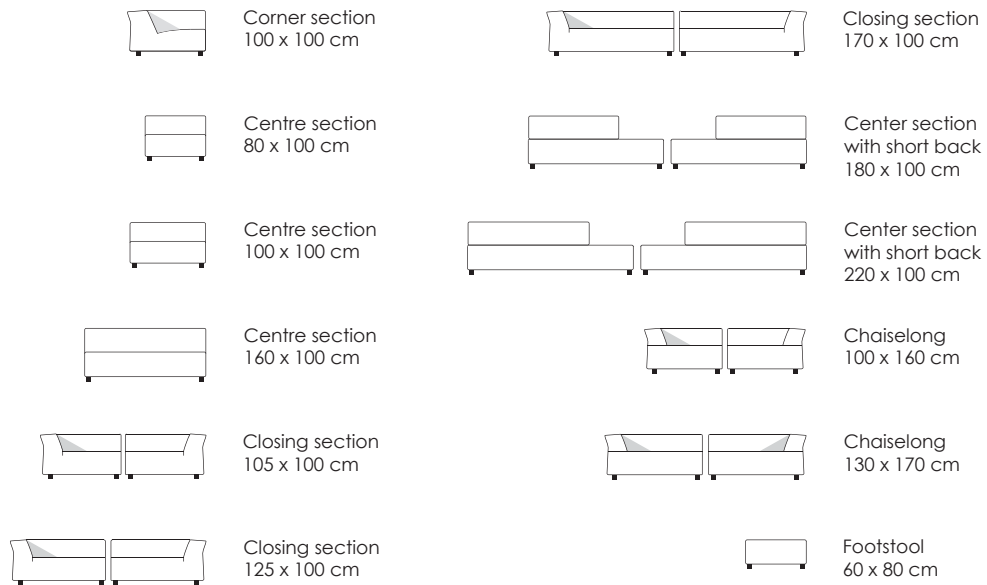

Model Gotham · Design by Jens Juul Eilersen

Arm height: 64 cm · Arm width: 26 cm · Total depth (frame): 100 cm · Seat depth: 54 cm · Seat height: 42 cm · Total height (frame): 64 cm

Scale 1:100

All overall dimensions correspond to frame sizes.