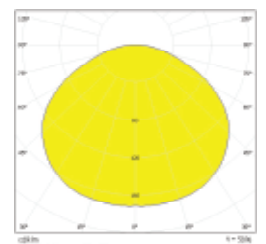

PRODUCT FACT SHEET

PROCESS	The shade is pressed in vulcanised rubber under high temperature. Diffuser and socket holder cut by laser. Extruded cord.
DESIGNED BY / YEAR OF DESIGN	Form Us With Love / 2010
TYPE	Pendant lamp
DESCRIPTION	Unfold is an interpretation of the classic industry design and comes in a refined material that gives the lamp a modern and warm appearance.
ENVIRONMENT	Indoor
MATERIAL	Shade - silicone rubber, PVC cord. Diffuser clear frosted opal acrylic material.
CORD LENGTH (MM)	3500
VOLTAGE (V)	220-240V, 50 HZ, E 27, Max 60 Watt Energy saving bulb, PL Max 40 W, IP 20, Class II
CANOPY INCLUDED	Yes
BULB INCLUDED	No
DIMMABLE FUNCTION	Yes
UL CERTIFICATION	Grey, Black, Blue, Yellow, Light grey, White
CLEANING INSTRUCTIONS	Clean with soft dry/wet cloth. Always switch off the electricity supply before cleaning.
ABOUT THE DESIGNER	Form Us With Love is a multidisciplinary design and interior architecture studio from Stockholm. Their work has been awarded with several prestigious awards such as the Red Dot and the Young Swedish design award. Further accrediting the trio are successful exhibitions at venues like MoMA and the Swedish National Gallery.