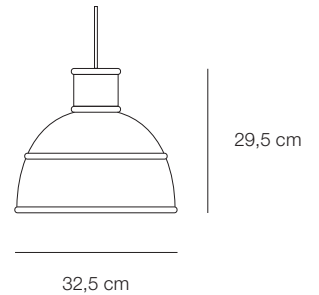

PRODUCT FACT SHEET

PROCESS	The shade is pressed in vulcanised rubber under high temperature. Diffuser and socket holder cut by laser. Extruded cord.
DESIGNED BY / YEAR OF DESIGN	Form Us With Love / 2010
TYPE	Pendant lamp
DESCRIPTION	Unfold is an interpretation of the classic industry design and comes in a refined material that gives the lamp a modern and warm appearance.
ENVIRONMENT	Indoor
MATERIAL	Shade - silicone rubber, PVC cord. Diffuser clear frosted opal acrylic material.
CORD LENGTH (MM)	3500
VOLTAGE (V)	220-240V, 50 HZ, E 27, Max 60 Watt Energy saving bulb, PL Max 40 W, IP 20, Class II
CANOPY INCLUDED	Yes
BULB INCLUDED	No
DIMMABLE FUNCTION	Yes
UL CERTIFICATION	Grey, Black, Blue, Yellow, Light grey, White
CLEANING INSTRUCTIONS	Clean with soft dry/wet cloth. Always switch off the electricity supply before cleaning.
ABOUT THE DESIGNER	Form Us With Love is a multidisciplinary design and interior architecture studio from Stockholm. Their work has been awarded with several prestigious awards such as the Red Dot and the Young Swedish design award. Further accrediting the trio are successful exhibitions at venues like MoMA and the Swedish National Gallery.

PO. NO.:
Item: Unfold lamp
220-240V~50Hz
Bulb type:
Type G bulb E27 Max 60W
PL Lamp E27 Max 20W

CE IP20