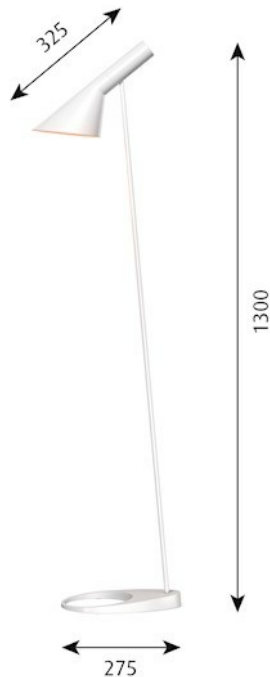

AJ FLOOR

Design:
Arne Jacobsen

Concept:
The fixture emits downward directed light. The angle of the shade can be adjusted to optimize light distribution. The shade is painted white on the inside to ensure a soft comfortable light.

Finish:
White, Black, Aubergine, Dark Green, Dark Grey, Light Grey, Midnight Blue, Pale Petroleum, Rusty Red, Yellow Ochre, wet painted.

Material:
Shade: Spun steel. Base: Die cast zinc. Stem: Steel.

Mounting:
Cable type: Plastic cord with plug. Cable length: 2.4m. Light control: In-line switch on cord.

Weight:
Min: 3.4 kg Max: 3.5 kg

Class:
Ingress protection IP20. Electric shock protection II.

Specification notes:
The white version is supplied with a white cable. The other versions are supplied with a black cable. The innovation of light sources is ongoing. Consequently we only inform about the max. wattages. On www.louispoulsen.com we update a list of recommendable light sources.

Results (10)

LIGHT SOURCE	FINISH	SWITCH/PLUG	CABLE TYPE	ORDER-NO.	
1X60WE27	AUBERGINE	WON/OFF SWTCH	BLK PL	5744165387	>
1X60WE27	BLACK	WON/OFF SWTCH	BLK PL	5744165507	>
1X60WE27	DARK GREEN	WON/OFF SWTCH	BLK PL	5744165413	>
1X60WE27	DARK GREY	WON/OFF SWTCH	BLK PL	5744165400	>
1X60WE27	LIGHT GREY	WON/OFF SWTCH	BLK PL	5744165390	>
1X60WE27	MIDNIGHT BLUE	WON/OFF SWTCH	BLK PL	5744165374	>
1X60WE27	PALE PETROLEUM	WON/OFF SWTCH	BLK PL	5744165510	>
1X60WE27	RUSTY RED	WON/OFF SWTCH	BLK PL	5744165361	>
1X60WE27	WHT	WON/OFF SWTCH	WHT PL	5744165497	>
1X60WE27	YELLOWOCHRE	WON/OFF SWTCH	BLK PL	5744165358	>