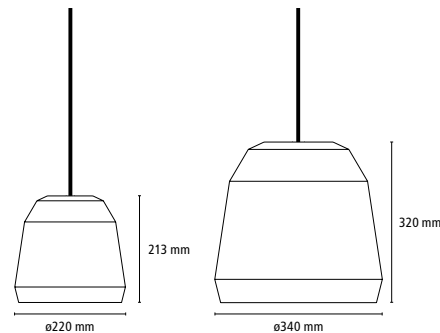

ILLUMINANCE P2

1211 lux | H: 60 cm (CFL 30W | 2000 lm)

2422 lux | H: 60 cm (CFL 60W | 4000 lm)

PRODUCT NAME	PRODUCT CODE	DESCRIPTION	LIGHT SOURCE
MINGUS Pendant 1 dusty limestone	24197203	Ø220, dusty limestone lacquer/grey textile cord	E27 max 50W
MINGUS Pendant 1 very grey	24197011	Ø220, very grey lacquer/grey textile cord	E27 max 50W
MINGUS Pendant 1 pale moss	24197110	Ø220, pale moss lacquer/grey textile cord	E27 max 50W
MINGUS Pendant 1 light celadon	24197404	Ø220, light celadon lacquer/grey textile cord	E27 max 50W
MINGUS Pendant 1 nearly black	24197309	Ø220, nearly black lacquer/grey textile cord	E27 max 50W
MINGUS Pendant 1 white	24197505	Ø220, white lacquer/white textile cord	E27 max 50W
MINGUS Pendant 2 dusty limestone	24198203	Ø340, dusty limestone lacquer/grey textile cord	E27 max 90W
MINGUS Pendant 2 very grey	24198011	Ø340, very grey lacquer/grey textile cord	E27 max 90W
MINGUS Pendant 2 pale moss	24198110	Ø340, pale moss lacquer/grey textile cord	E27 max 90W
MINGUS Pendant 2 light celadon	24198404	Ø340, light celadon lacquer/grey textile cord	E27 max 90W
MINGUS Pendant 2 nearly black	24198309	Ø340, nearly black lacquer/grey textile cord	E27 max 90W
MINGUS Pendant 2 white	24198505	Ø340, white lacquer/white textile cord	E27 max 90W