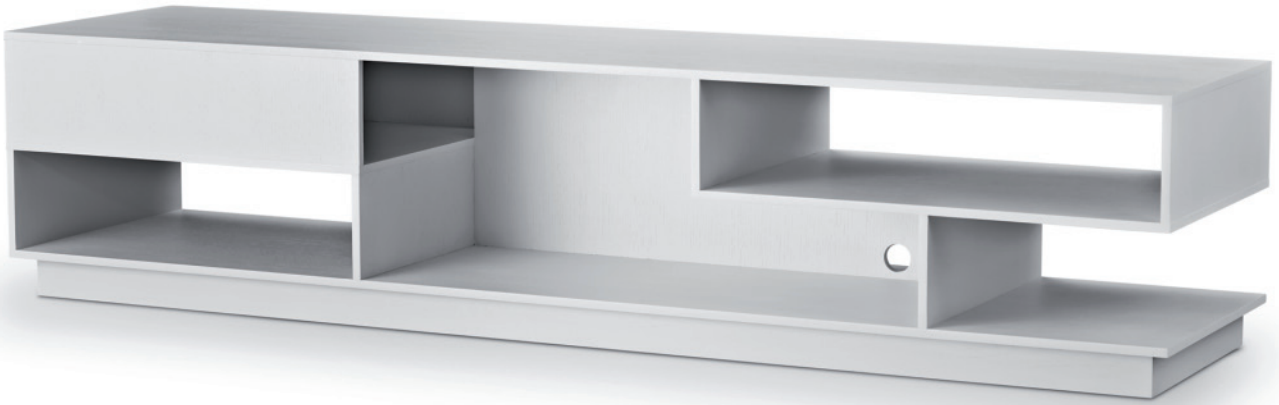

Model Penthouse · Design Morten Voss

Sofa table 100 x 80 x 36 cm, 105 x 105 x 36 cm and 140 x 80 x 36 cm

Available colour and material: PU lacquered oak veneer or oiltreated, black, white or naturel.
Off white lacquered MDF (RAL 9010), matt (only in size 140 x 80 x 36 cm)

Tablebase: Tables in veneer: Same as the table. Table in lacquered MDF: Santos palisander veneer.

Sofa table
100 x 80 x 36 cm

Sofa table
105 x 105 x 36 cm

Sofa table
140 x 80 x 36 cm

Model Penthouse · Design by Morten Voss

TV board 180 x 45 x 40 cm

Available colour and material: PU lacquered oak veneer, black, white or naturel.

TV board
180 x 45 x 40 cm

Model Penthouse · Design Morten Voss

Shelf 100 x 106 x 36 cm

Available colour and material: PU lacquered oak veneer, black, white or naturel.

Shelf
100 x 106 x 36 cm