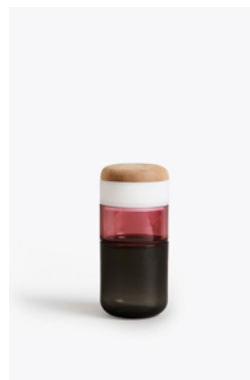

PRODUCT FACT SHEET > ACCESSORIES > PI-NO-PI-NO VASE

VARIATIONS

OPAL WHITE/BRONZE/GREEN

GREEN/AMBER BROWN

GREY/FUCHSIA/OPAL WHITE

OPAL WHITE VASE

GREEN VASE

GREY VASE

BRONZE/GREEN SET OF RINGS

AMBER/BROWN SET OF RINGS

FUCHSIA/OPAL WHITE SET OF RINGS