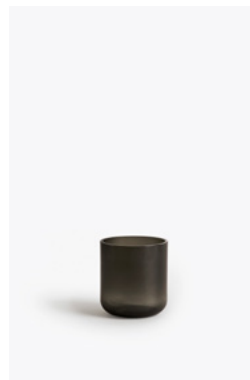

PRODUCT FACT SHEET > ACCESSORIES > PI-NO-PI-NO VASE

VARIATIONS

OPAL WHITE/BRONZE/GREEN

GREEN/AMBER BROWN

GREY/FUCHSIA/OPAL WHITE

OPAL WHITE VASE

GREEN VASE

GREY VASE

BRONZE/GREEN SET OF RINGS

AMBER/BROWN SET OF RINGS

FUCHSIA/OPAL WHITE SET OF RINGS