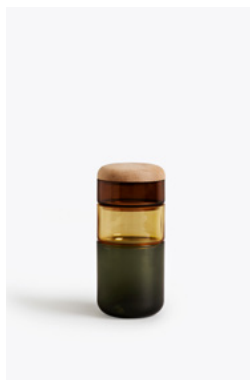

GREEN/AMBER BROWN