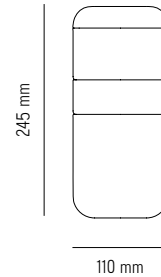

PRODUCT FACT SHEET > ACCESSORIES > PI-NO-PI-NO VASE

SPECIFICATION

PRODUCT NAME	PI-NO-PI-NO VASE
DESIGNER	MAIJA PUOSKARI & TUUKKA TUJULA
YEAR	2015
CATEGORY	ACCESSORIES
TYPE	VASE
MATERIAL	PAINTED GLASS AND WOOD
COLOR / VARIATION	OPAL WHITE/BRONZE/GREEN, GREEN/AMBER/BROWN, GREY/FUCHSIA/OPAL WHITE
PRODUCT DIMENSIONS	COMPLETE SET H: 145 X Ø: 110 X VASE H 120 X Ø: 110 MM SET OF RINGS H: 100 X Ø: 110 MM LID H: 25 X Ø: 110 MM
PACKAGING DIMENSIONS	COMPLETE SET 125 X 125 X 300 MM VASE 125 X 125 X 135 MM SET OF RINGS 125 X 125 X 135 MM LID 125 X 125 X 40 MM
WEIGHT (INCL. PACKAGING)	COMPLETE SET 1,3 KG VASE 0,9 KG SET OF RINGS 0,8 KG WOODEN LID 0,3 KG
CONTRY OF ORIGIN	CHINA
MASTERPACKAGING	4