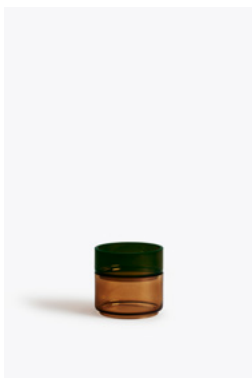

PRODUCT FACT SHEET > ACCESSORIES > PI-NO-PI-NO VASE

VARIATIONS

OPAL WHITE/BRONZE/GREEN

GREEN/AMBER BROWN

GREY/FUCHSIA/OPAL WHITE

OPAL WHITE VASE

GREEN VASE

GREY VASE

BRONZE/GREEN SET OF RINGS

AMBER/BROWN SET OF RINGS

FUCHSIA/OPAL WHITE SET OF RINGS