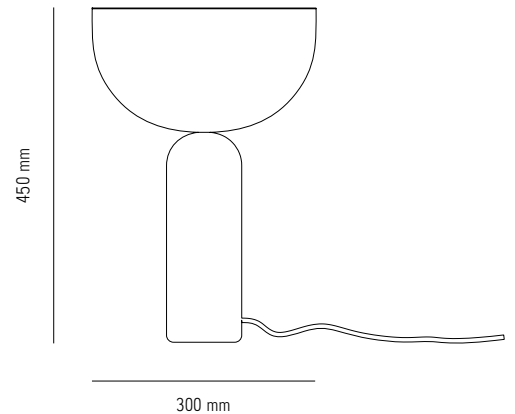

## KIZU TABLE LAMP

Composed of two bold sculptural forms, the Kizu Table Lamp displays a weightless balancing act. The illusion of gravity creates a tension within the piece, while its curved forms initiate a calming effect. This kissing point of material and function creates an object in perfect harmony.

## SPECIFICATION

PRODUCT NAME	KIZU TABLE LAMP
DESIGNER	LARS TORNØE
YEAR	2015
CATEGORY	LIGHTING
TYPE	TABLE LAMP
MATERIAL	MARBLE, ACRYLLIC
COLOR / VARIATION	WHITE MARBLE W. WHITE ACRYLIC
PRODUCT DIMENSIONS	H: 450 X Ø: 300 MM
PACKAGING DIMENSIONS	370 X 370 X 546 MM
CORD LENGTH	1800 MM (INCL. SWITCH 300 MM FROM LAMP BASE)
WEIGHT (INCL. PACKAGING)	7,8 KG
LIGHT SOURCE	E27, ESL/CFL MAX 20W OR LED MAX 11W (220-240~50/60 HZ)
BULB	NOT INCLUDED
CERTIFICATION	CE, CLASS II, IP20
CNTRY OF ORIGION	CHINA
MASTERPACKAGING	1