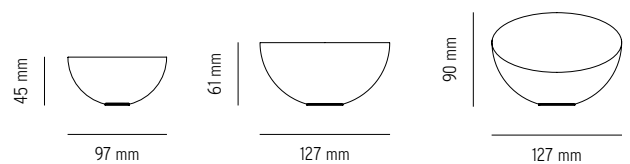

PRODUCT FACT SHEET > ACCESSORIES > AURA MIRROR

SPECIFICATION

PRODUCT NAME	AURA MIRROR
DESIGNER	BJØRN VAN DEN BERG
CATEGORY	ACCESSORIES
TYPE	WALL MIRROR / TABLE MIRROR
MATERIAL	STAINLESS STEEL
COLOR /VARIATION	SMALL WALL MIRROR / WALL MIRROR LARGE / TABLE MIRROR
PRODUCT DIMENSIONS	SMALL: Ø 97 X D 47 MM LARGE: Ø 127 X D 61 MM TABLE: Ø 127 X H 90 MM
PACKAGING DIMENSIONS	SMALL: H 86 X W 129 X D 132 MM LARGE: H 90 X W 165 X D 163 MM TABLE: H 90 X W 165 X D 163 MM
WEIGHT (INCL. PACKAGING)	SMALL: 0,6 KG MEDIUM: 0,9 KG TABLE: 1,5 KG
CONTRY OF ORIGION	CHINA
MASTERPACKAGING	4