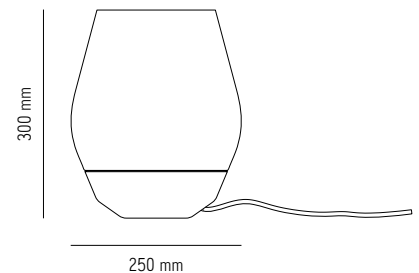

EAN NO	ITEM NO	VARIATION
5712826205105	20510	Raw Copper, Glass
5712826205112	20511	Verdigrised Copper, Glass

PRODUCT FACT SHEET > LIGHTING > BOWL TABLE LAMP

SPECIFICATION

PRODUCT NAME	BOWL TABLE LAMP
DESIGNER	KNUT BENDIK HUMLEVIK
CATEGORY	LIGHTING
TYPE	TABLE LAMP
MATERIAL	GLASS, COPPER
COLOR /VARIATION	RAW COPPER BASE W. SMOKED GLASS/ VERDIGRISED COPPER W. GREEN GLASS
PRODUCT DIMENSIONS	H: 300 X Ø: 250 MM
PACKAGING DIMENSIONS	385 X 300 X 300 MM
CORD LENTH	1800 MM (INCL. DIMMABLE SWITCH 300 MM FROM LAMP BASE)
WEIGHT (INCL. PACKAGING)	3,2 KG
LIGHT SOURCE	E27, MIN 25W - MAX 60W (220-240~50/60 HZ)
BULB	NOT INCLUDED
CERTIFICATION	CE, CLASS II, IP20
CONTRY OF ORIGION	CHINA
MASTERPACKAGING	1