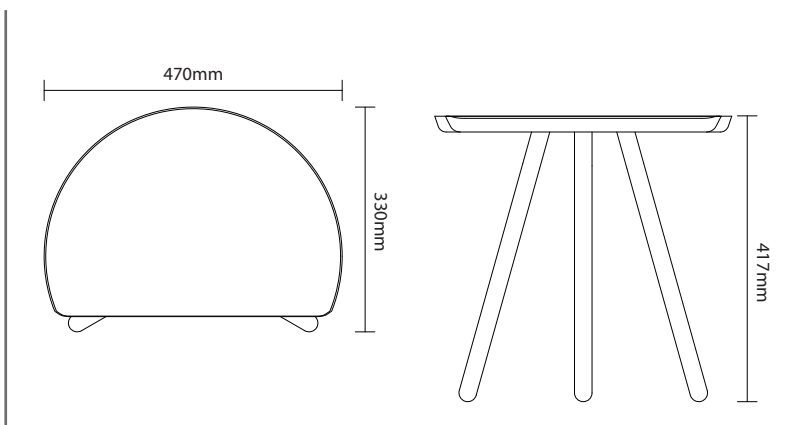

### Product Description

The Eclipse table is a beautiful side table with a subtle defining feature. The inset wooden top can be rotated 180 degrees to create a large surface, exposing a tray-like recess. When kept in its most compact form, the table rests neatly against a wall, creating a reduced foot-print. The Eclipse table can be used in both bed-side and living room areas, an incredibly useful as well as beautiful piece of furniture.

### Overall Dimensions (mm)

### Available Colours

**Weight:** 3 kg

**Packaging:** 540 x 440 x 520

**Price (GBP)**

**£350 (RRP)**