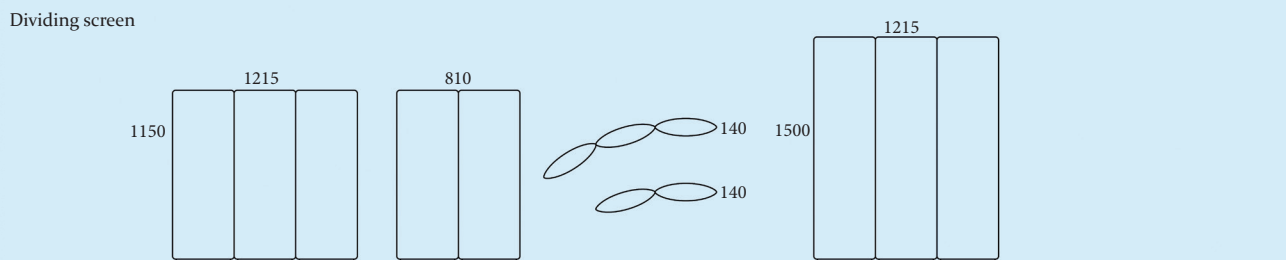

KEI

MDF POWDER COATED LILY WHITE

EUROPEAN OAK VENEER, BLACK LACQUERED

EUROPEAN OAK VENEER, BLUE LACQUERED

EUROPEAN OAK VENEER, RED LACQUERED

TRICOT FABRIC BLACK

TRICOT FABRIC RED

TRICOT FABRIC COMBINATION BLUE