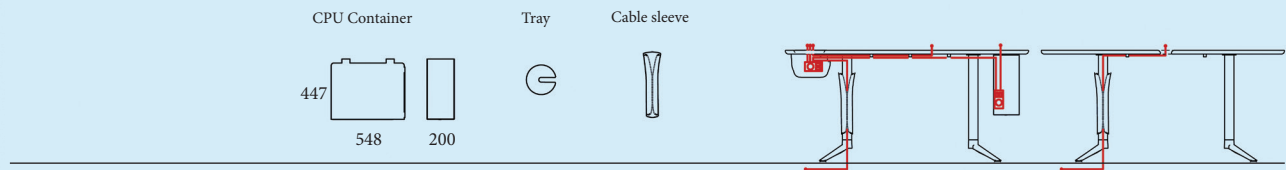

KEI

MDF POWDER COATED LILY WHITE

EUROPEAN OAK VENEER, BLACK LACQUERED

EUROPEAN OAK VENEER, BLUE LACQUERED

EUROPEAN OAK VENEER, RED LACQUERED

TRICOT FABRIC BLACK

TRICOT FABRIC RED

TRICOT FABRIC COMBINATION BLUE