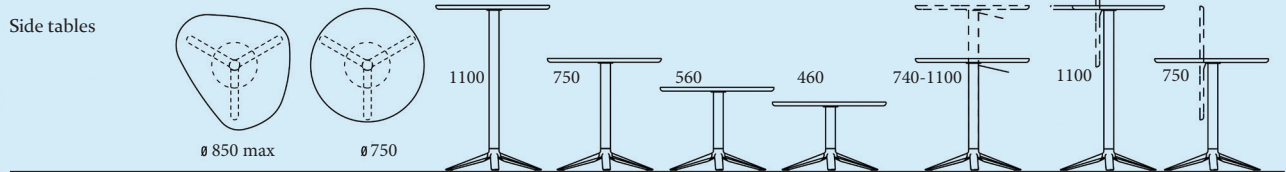

KEI

MDF POWDER COATED LILY WHITE

EUROPEAN OAK VENEER, BLACK LACQUERED

EUROPEAN OAK VENEER, BLUE LACQUERED

EUROPEAN OAK VENEER, RED LACQUERED

TRICOT FABRIC BLACK

TRICOT FABRIC RED

TRICOT FABRIC COMBINATION BLUE