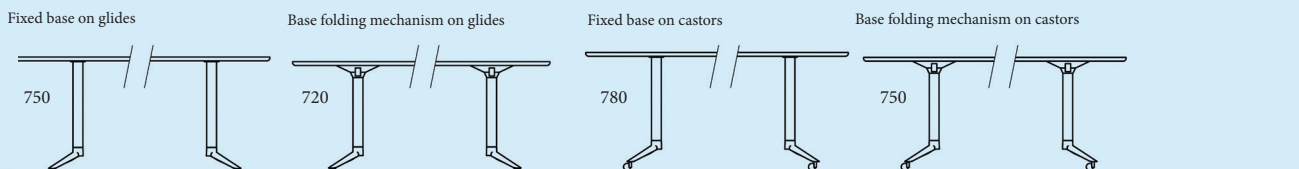

KEI

MDF POWDER COATED LILY WHITE

EUROPEAN OAK VENEER, BLACK LACQUERED

EUROPEAN OAK VENEER, BLUE LACQUERED

EUROPEAN OAK VENEER, RED LACQUERED

TRICOT FABRIC BLACK

TRICOT FABRIC RED

TRICOT FABRIC COMBINATION BLUE