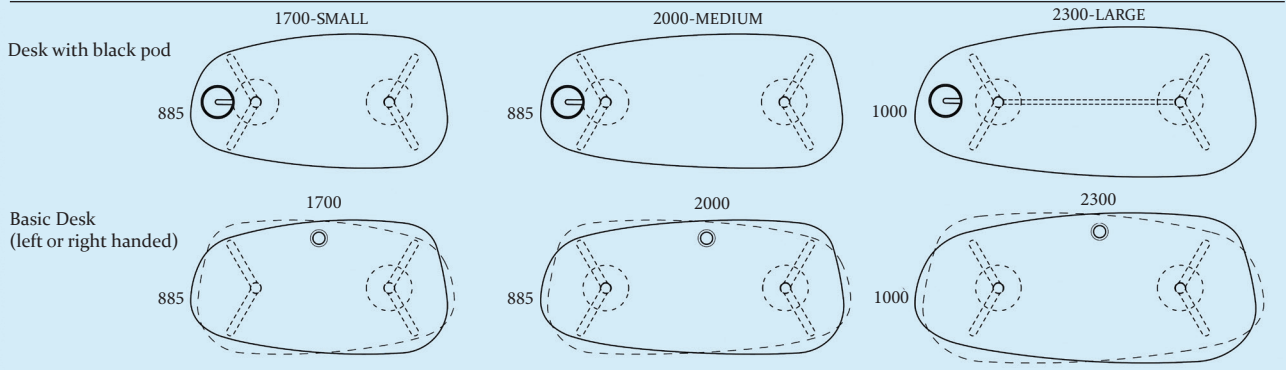

KEI

MDF POWDER COATED LILY WHITE

EUROPEAN OAK VENEER, BLACK LACQUERED

EUROPEAN OAK VENEER, BLUE LACQUERED

EUROPEAN OAK VENEER, RED LACQUERED

TRICOT FABRIC BLACK

TRICOT FABRIC RED

TRICOT FABRIC COMBINATION BLUE