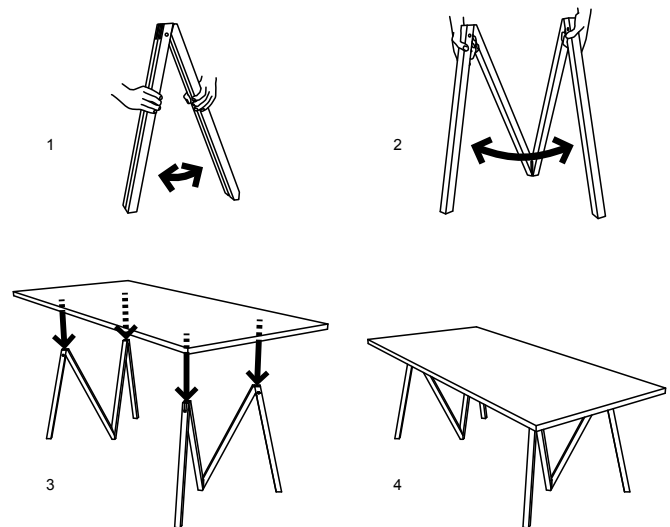

MOUNTING INSTRUCTION