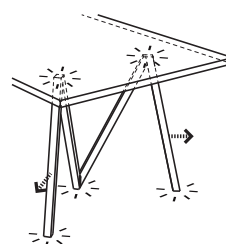

CLEANING

Clean surfaces with a dry or damp soft cloth.
Do not use abrasive cleaners.

For optimal stability, Accordion should touch the tabletop and the floor on all points. This can be achieved by moving the legs a little in the direction the dashed arrows indicate.