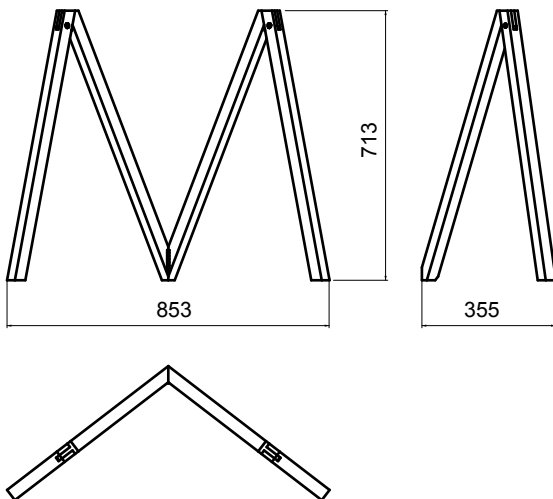

Accordion

Accordion is the most compact trestle in the world – it spreads out laterally rather than folding, creating a stand for a table top. In a simple accordion-like movement, its legs fold back into a slender stick.

DATA

Designer, Year	Julien De Smedt, 2010
Material	Ash wood
Dimensions	Unfolded 85 x 35 x 72 (h) cm Folded: 81 x 7,6 x 7,6 cm
Packaging dimensions	82 x 8.5 x 8.5 cm
Net/gross weights	2300/2475 g

DIMENSIONS