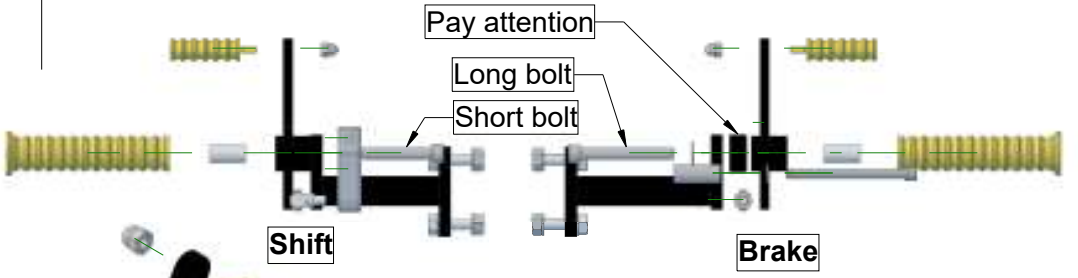

REVISIONS				
ZONE	REV	DESCRIPTION	DATE	APPROVED

DRAWN GK	DATE 27-07-2016
CHECKED	

KP0095O-Sportster-1986-2003-Messing		
SIZE A		REV
SCALE		SHEET