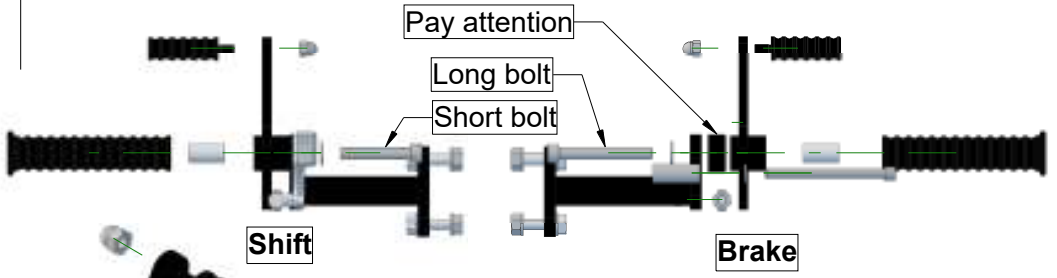

REVISIONS				
ZONE	REV	DESCRIPTION	DATE	APPROVED

DRAWN GK	DATE 27-07-2016
CHECKED	

KP0095N-Sportster-1986-2003-Zwart		
SIZE A		REV
SCALE		SHEET