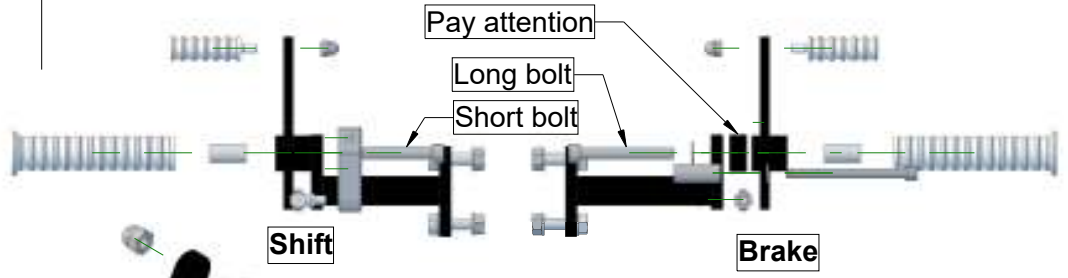

REVISIONS				
ZONE	REV	DESCRIPTION	DATE	APPROVED

DRAWN GK	DATE 27-07-2016
CHECKED	

KP0095M-Sportster-1986-2003-Aluminium			
SIZE <b>A</b>			REV
SCALE		SHEET	