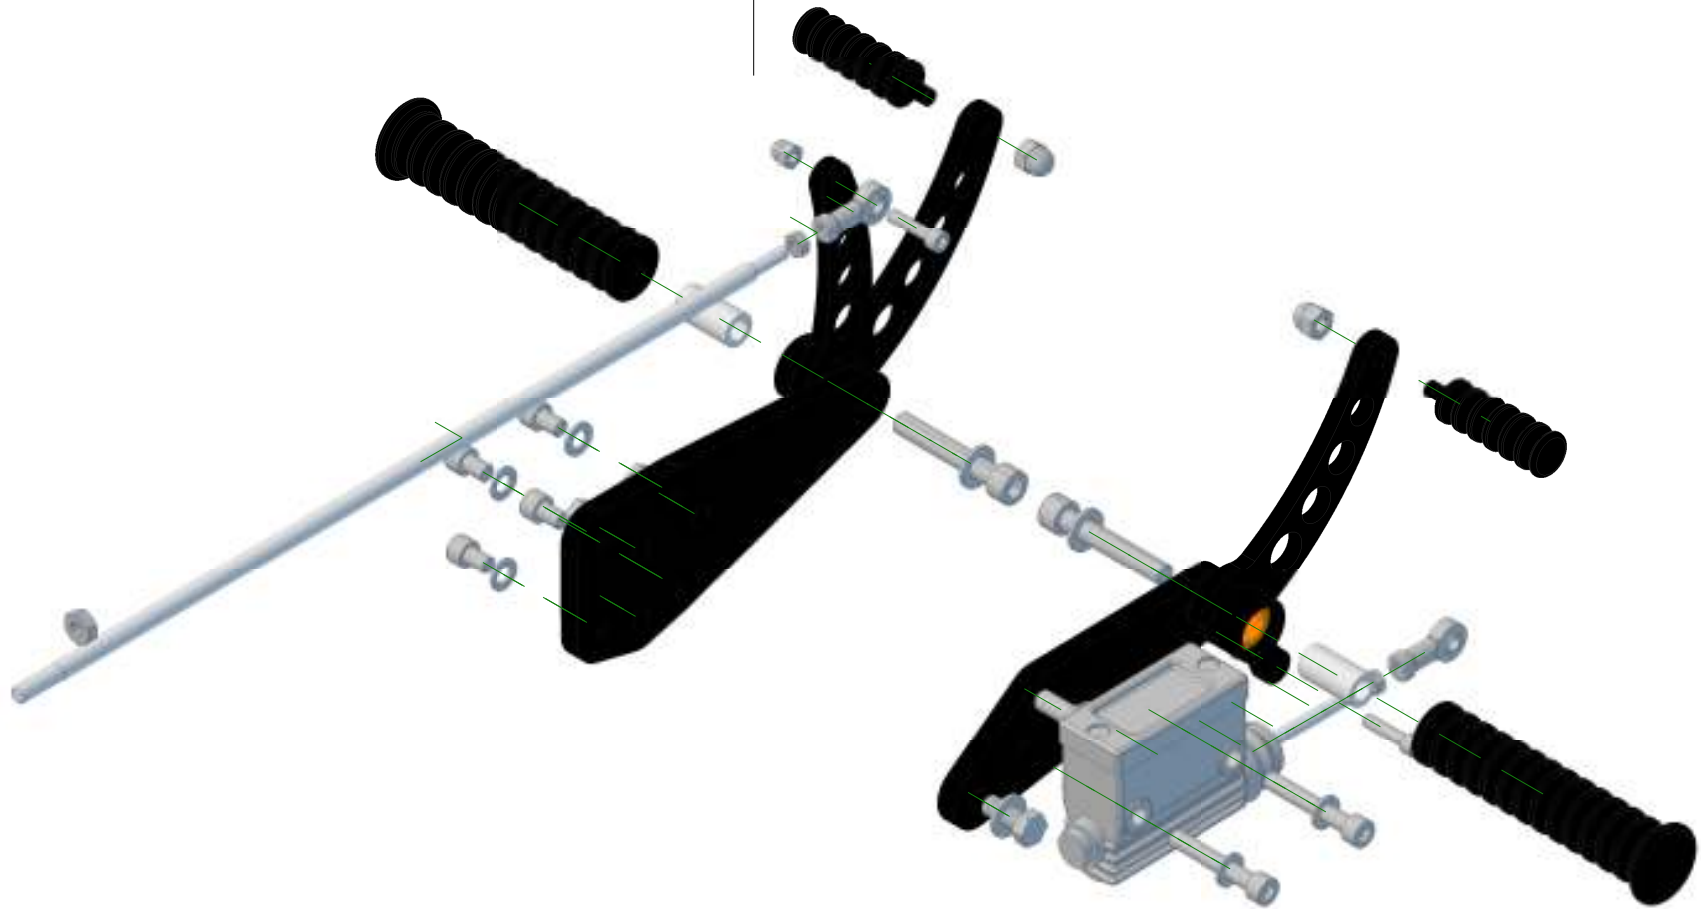

REVISIONS

ZONE	REV	DESCRIPTION	DATE	APPROVED
------	-----	-------------	------	----------

DRAWN GK	DATE 27-07-2015	KP0095B-BigTwin-tm-1999-Zwart-ASSY		
CHECKED				
		SIZE A		REV
		SCALE		SHEET