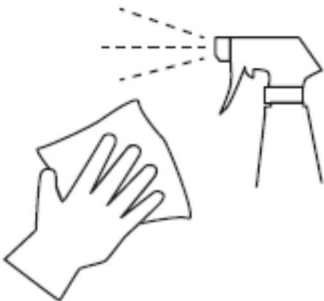

# SPRAY & WIPE

Keep benchtops clean and hygienic with Cafetto Spray & Wipe.

## INSTRUCTIONS

Spray onto surface and wipe with a cloth or paper towel.