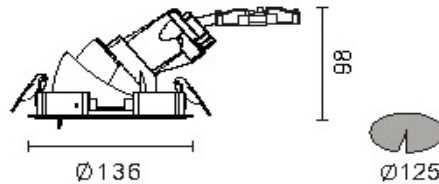

Product Data Sheet

Product Name : In-Out Mini-Roller

Art. : 5616

Description : In-Out Mini-Roller allows versatile tilting adjustability of inward angle of 30° and outward of 50°. With 350° horizontal rotation adjustability.
 Trim and body made of die cast aluminium. Tilt and rotation system mechanism is made of heat resistance thermoplastic.
 Reflector of super-pure aluminium.
 Installation springs suitable for ceiling thickness up to max. 25mm.
 Cable length L.500mm with male and female plug.
 Control gear in pre-wire remote has to be ordered separately.
 Designed and manufactured to comply with European standard EN60598.

Installation: Recessed Mounted Downlight

Color: White(11) Grey (75)

Light Source: 20 / 35 / 50 / 70W G8.5 CDM-TC Metal Halide 40°

Beam angle : Flood light 40°

Characteristics: IP43     Safety Glass Included