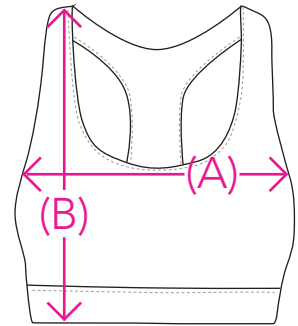

SIZE SPECS.

WOMEN

HOW TO MEASURE

SPORT BRA:

Width: measure from the left to the right under the arms (A)

Length: measure from the highest shoulder point to the bottom of the sport bra (B)

SIZE	S	M	L	XL	XXL
LENGTH (A)	34	36	38	-	-
LENGTH (B)	29	30	31	-	-