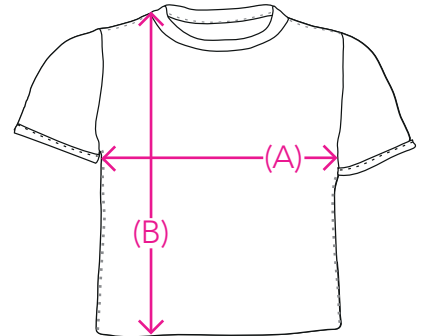

# SIZE SPECS.

### HOW TO MEASURE

#### SHORT TOP:

**Width:** measure from the left to the right under the arms (A)

**Length:** measure from the highest shoulder point to the bottom of the short top (B)

SIZE	S	M	L	XL	XXL
LENGTH (A)	46,5	49	51,5	-	-
LENGTH (B)	44,5	46,5	48,5	-	-