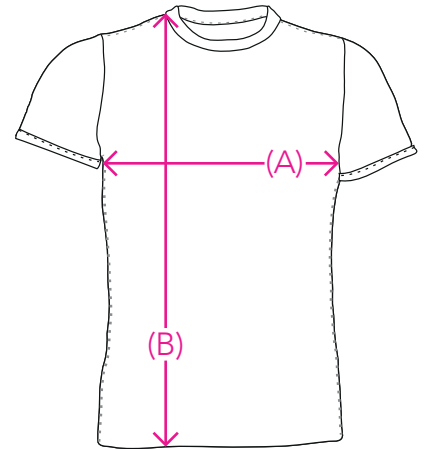

# SIZE SPECS.

### HOW TO MEASURE

#### T-SHIRT:

**Width:** measure from the left to the right under the arms (A)

**Length:** measure from the highest shoulder point to the bottom of the t-shirt (B)

SIZE	S	M	L	XL	XXL
LENGTH (A)	44.5	47.5	50.5	53.5	-
LENGTH (B)	64	66	68	69	-