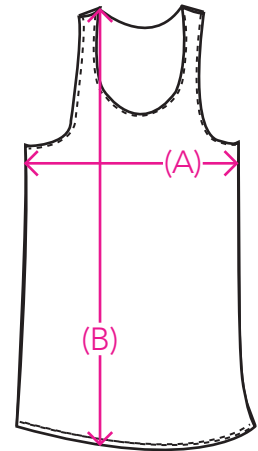

SIZE SPECS.

WOMEN

HOW TO MEASURE

TANKTOP:

Width: measure from the left to the right under the arms (A)

Length: measure from the highest shoulder point to the bottom of the tanktop (B)

SIZE	S	M	L	XL	XXL
LENGTH (A)	39	42	45	48	-
LENGTH (B)	64	66	68	69	-