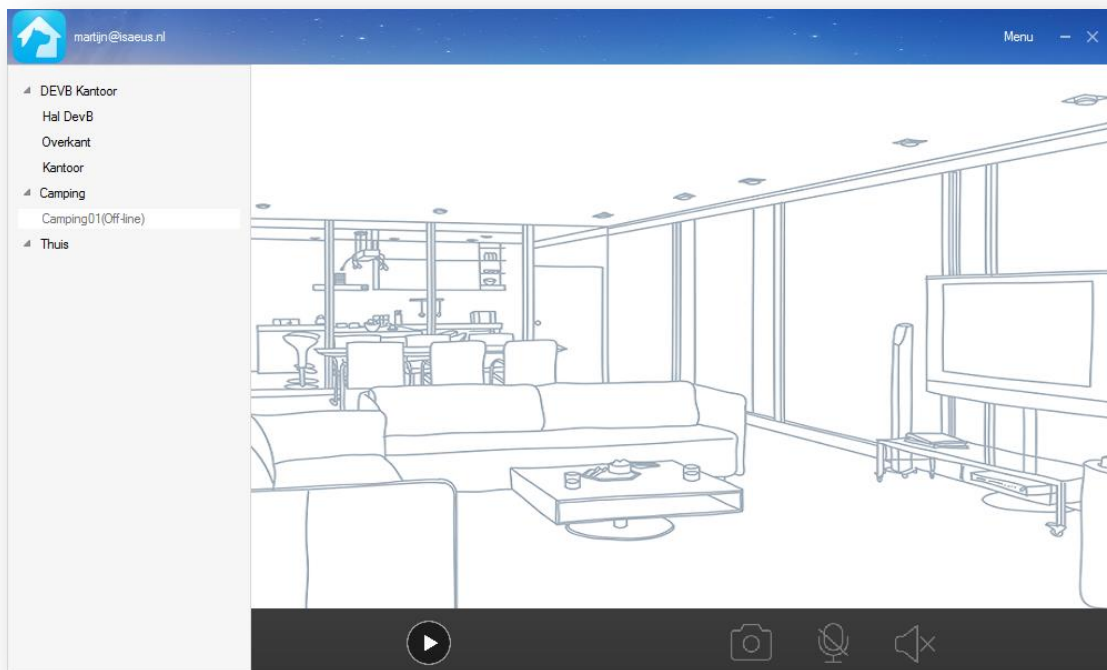

Het volgende scherm verschijnt:

Steek de micro SD kaart in de p.c. of laptop

Ga naar het menu. (rechtsboven)

Selecteer Export Video.

Er verschijnt een overzicht met alle opnames.

The screenshot shows a window titled 'Videos list in Micro SD card' containing a table with the following data:

Serial	Begin Time	End Time	Original size
1	2016-09-04 20:00:00	2016-09-04 20:59:59	164.09M
2	2016-09-04 21:00:00	2016-09-04 21:59:59	164.05M
3	2016-09-04 22:00:00	2016-09-04 22:59:59	164.06M
4	2016-09-04 23:00:00	2016-09-04 23:59:59	164.07M
5	2016-09-05 00:00:00	2016-09-05 00:59:59	164.08M
6	2016-09-05 01:00:00	2016-09-05 01:59:59	164.15M
7	2016-09-05 02:00:00	2016-09-05 02:59:59	164.13M
8	2016-09-05 03:00:00	2016-09-05 03:59:59	164.11M
9	2016-09-05 04:00:00	2016-09-05 04:59:59	164.11M
10	2016-09-05 05:00:00	2016-09-05 05:59:59	164.09M
11	2016-09-05 06:00:00	2016-09-05 06:59:59	164.13M
12	2016-09-05 07:00:00	2016-09-05 07:59:59	164.02M
13	2016-09-05 08:00:00	2016-09-05 08:59:59	164.02M
14	2016-09-05 09:00:00	2016-09-05 09:59:59	164.02M
15	2016-09-05 10:00:00	2016-09-05 10:59:59	163.99M
16	2016-09-05 11:00:00	2016-09-05 11:59:59	163.94M
17	2016-09-05 12:00:00	2016-09-05 12:59:59	164.02M
18	2016-09-05 13:00:00	2016-09-05 13:34:42	94.90M
19	2016-09-05 13:36:25	2016-09-05 13:59:59	64.48M
20	2016-09-05 14:00:00	2016-09-05 14:59:59	163.97M
21	2016-09-05 15:00:00	2016-09-05 15:59:59	164.01M
22	2016-09-05 16:00:00	2016-09-05 16:59:59	164.07M