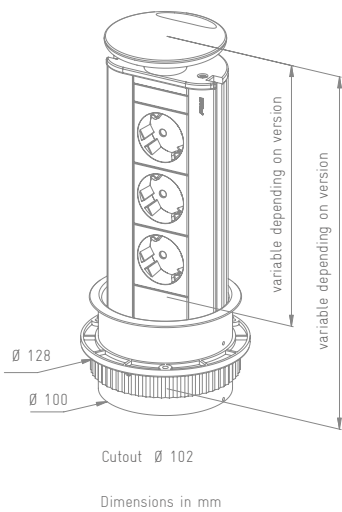

The retractable solution.

EVOLine® Port

reddot
design award

With EVOLine Port sockets and cables simply disappear. Typically just the collar and cover of the Port are visible on the work surface – with optional illumination by energy saving LEDs in blue, red, green, or white. A light pull-up motion lets the high-quality aluminum body appear from below and subsequently a push-down motion lets it disappear below the surface together even with attached plugs. The movable cover creates enough space for the cables.

EVOLine Port was awarded the „red dot design award“.