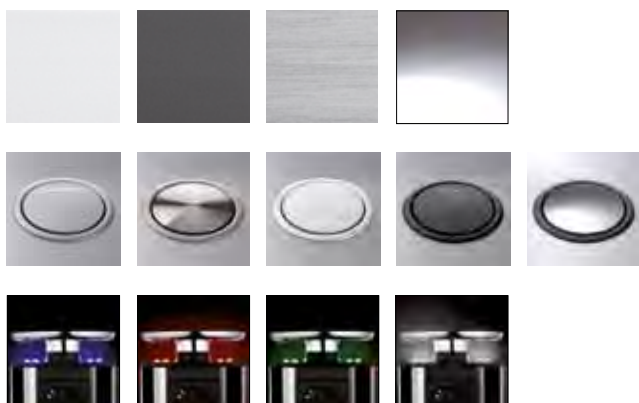

Become a co-designer and configure your very own EVoline Port. Select from various finishes, illuminations and modules for power, data, multimedia and safety.

Directly to
EVoline
Configurator.
[www.evoline.com/
konfigurator](http://www.evoline.com/konfigurator)