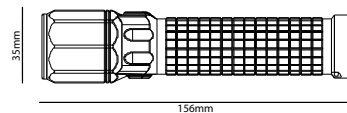

Typical applications include Fire Fighters, Public Security, Gas station, manufacturing plants, chemical and petrochemical processing facilities.

PRODUCT CODE	DIMENSIONS
NSEX160R	(L)156x(w)35mm