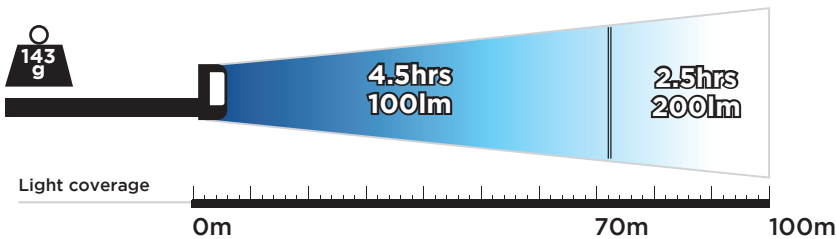

EX-HT180

Zone 0 Head torch range

Key features:

- Intrinsically safe LED head torch for use in Zone 0 hazardous areas
- Durable impact resistant headlamp
- CREE XP-G2
- Waterproof up to 1m (IP67)
- Powered by 3x AAA Cell batteries
- Impact resistant up to 1m
- Easily rotates, while wearing fire gloves
- Approved to Zone 0 standard

EX-HT180

INTRINSICALLY SAFE
LED HEAD TORCH FOR
USE IN ZONE 0
HAZARDOUS AREA

PRODUCT CODE	DIMENSIONS
NSEXHT180	(L)80x(W)50x(D)45mm