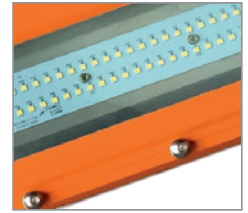

## LINEAR ATEX Zone 1 + 2 / Emergency Operation

600mm 36W  
36W/5W (Emergency)

900mm 56W  
56W/5W (Emergency)

High Powered  
SEOUL LED

Copper-Free  
Aluminium  
enclosure