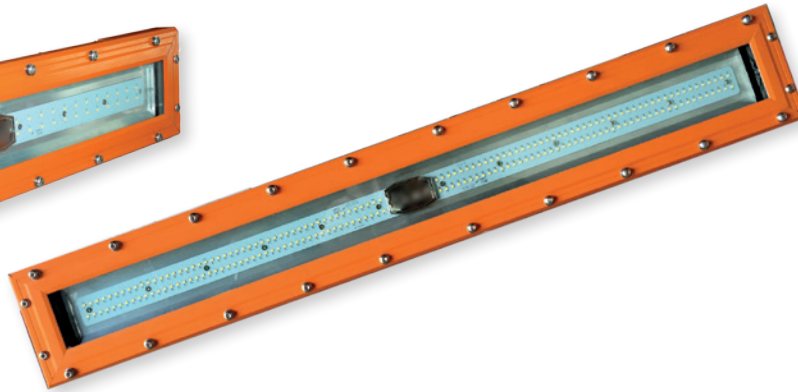

### Key features:

- Intrinsically safe LED floodlights for use in Zone 1 • 2 • 21 • 22 hazardous areas
- Explosion proof
- High strength Aluminium housing
- Optional 3 hour Emergency Operation, 12 hour charge time
- Anti-glare, Ultra bright high power SEOUL LED light output
- **Normal type:** AC100-277V/ AC/DC24-48V/ DC10-30V
- **Emergency type:** AC100-277V, AC200-277V
- Industrial aluminium alloy housing, high performance anti impact
- Shock and vibration-resistant, tempered glass lens and housing

6.4  
KG

PRODUCT CODE	INFO
NSEXLINEAR7000	-
NSEXLINEAR7000E	EMERGENCY

8.7  
KG

## LINEAR ATEX Zone 1 + 2 / Emergency Operation

600mm 36W  
36W/5W (Emergency)

900mm 56W  
56W/5W (Emergency)

High Powered  
SEOUL LED

Copper-Free  
Aluminium  
enclosure