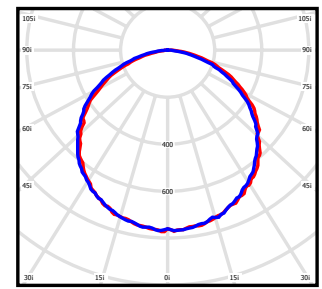

## LINEAR ATEX Zone 1 + 2 / Emergency Operation

600mm 36W  
36W/5W (Emergency)

900mm 56W  
56W/5W (Emergency)

High Powered  
SEOUL LED

Copper-Free  
Aluminium  
enclosure

### Specification

	NSEXLINEAR4500/E	NSEXLINEAR7000/E
Light Outputs	<b>NSEXLINEAR4500:</b> 4554lm <b>NSEXLINEAR4500E:</b> 630lm	<b>NSEXLINEAR7000:</b> 7084lm <b>NSEXLINEAR7000E:</b> 630lm
Light Source	SEOUL LED	SEOUL LED
Power	<b>NSEXLINEAR4500:</b> 36W <b>NSEXLINEAR4500E:</b> 36W/5W	<b>NSEXLINEAR7000:</b> 56W <b>NSEXLINEAR7000E:</b> 56/5W
Input Voltage	<b>NSEXLINEAR4500:</b> AC100-277V/ AC/DC24-48V/ DC10-30V <b>NSEXLINEAR4500E:</b> AC100-277V, AC200-277V	<b>NSEXLINEAR7000:</b> AC100-277V/ AC/DC24-48V/ DC10-30V <b>NSEXLINEAR7000E:</b> AC100-277V, AC200-277V
Input Frequency	50-60Hz	50-60Hz
CCT (K)	3700-4300	3700-4300
CRI	≥ 70/80Ra	≥ 70/80Ra
Charging time (After discharge)	<b>NSEXLINEAR4500E:</b> 12 hours	<b>NSEXLINEAR7000E:</b> 12 hours
Emergency backup operation	<b>NSEXLINEAR4500E:</b> 3 hours	<b>NSEXLINEAR7000E:</b> 3 hours
Battery	<b>NSEXLINEAR4500E:</b> Battery: 2.8Ah	<b>NSEXLINEAR7000E:</b> Battery: 2.8Ah
IP Rating	IP66	IP66
Impact Rating	IK08	IK08
Ambient Temperature	<b>NSEXLINEAR4500:</b> -40° - +55 <b>NSEXLINEAR4500E:</b> -20° - +55	<b>NSEXLINEAR7000:</b> -40° - +55 <b>NSEXLINEAR7000E:</b> -20° - +55
Material	Alloy aluminium	Alloy aluminium
Dimensions	600mmx136mmx85mm	900mmx136mmx85mm
Weight	6.4kg	8.7kg

### Light Distribution

S/MHwp2 .5 :1