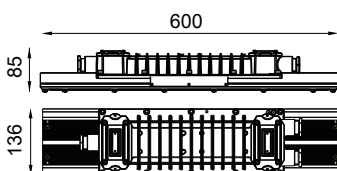

Dimensions

PRODUCT CODE	INFO
NSEXLINEAR4500	-
NSEXLINEAR4500E	EMERGENCY