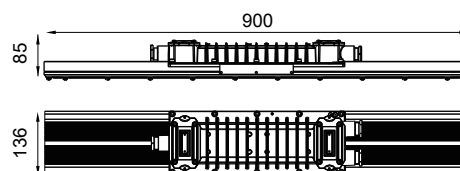

PRODUCT CODE	INFO
NSEXLINEAR7000	-
NSEXLINEAR7000E	EMERGENCY