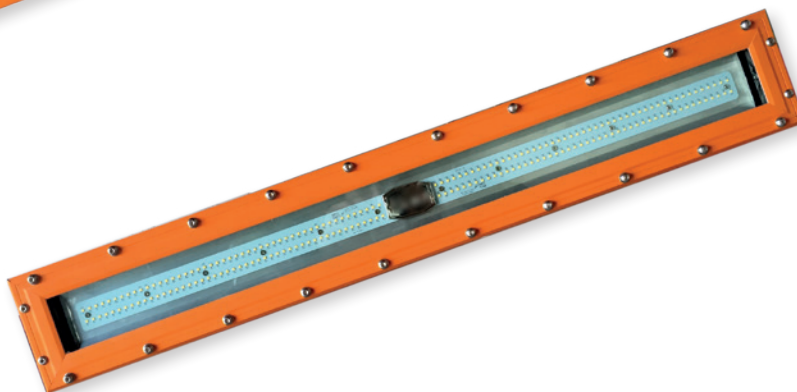

600mm 36W  
36W/5W (Emergency)

900mm 56W  
56W/5W (Emergency)

Available with Integrated  
3 hour Emergency Operation  
from integral battery pack

Optional brackets  
available

### Key features:

- Intrinsically safe LED floodlights for use in Zone 1 • 2 • 21 • 22 hazardous areas
- Explosion proof
- High strength Aluminium housing
- Optional 3 hour Emergency Operation, 12 hour charge time
- Anti-glare, Ultra bright high power SEOUL LED light output
- **Normal type:** AC100-277V/ AC/DC24-48V/ DC10-30V
- **Emergency type:** AC100-277V, AC200-277V
- Industrial aluminium alloy housing, high performance anti impact
- Shock and vibration-resistant, tempered glass lens and housing

**INTRINSICALLY SAFE LED  
FLOODLIGHT FOR USE  
IN ZONE 1 • 2 • 21 • 22  
HAZARDOUS AREA**

## LINEAR ATEX Zone 1 + 2 / Emergency Operation

600mm 36W  
36W/5W (Emergency)

900mm 56W  
56W/5W (Emergency)

High Powered  
SEOUL LED

Copper-Free  
Aluminium  
enclosure