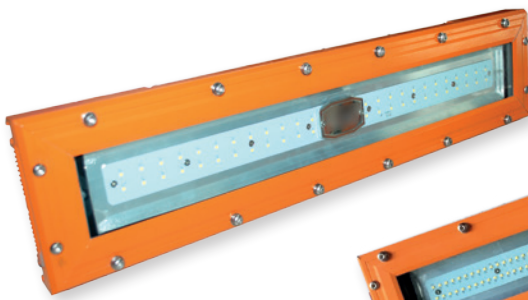

LINEAR ATEX Zone 1 + 2 / Emergency Operation

600mm 36W
36W/5W (Emergency)