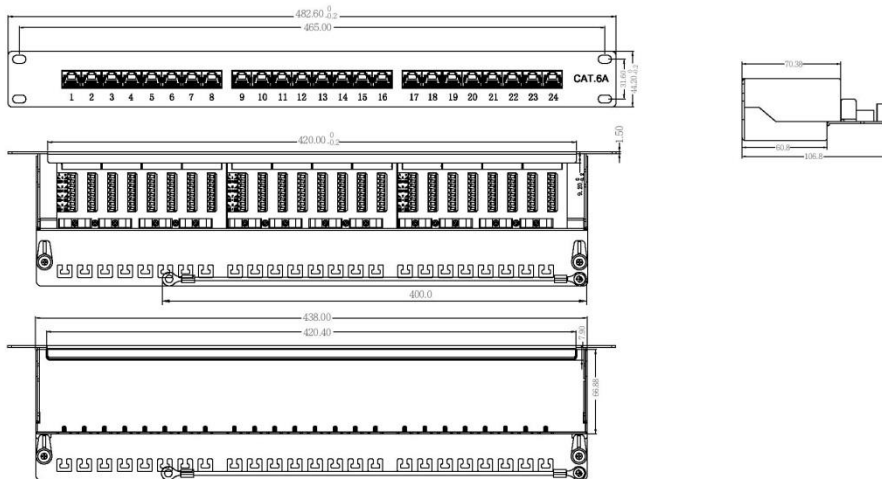

19" Kat.6A Patch Panel 24 Ports

19" Cat.6A Patch Panel 24 Ports

Technical Features

Category 6A Class EA 10G 500 MHz

ISO/IEC 11801 and TIA/EIA 568B.2-10

24 shielded RJ45 jacks

Fully shielded metal housing 1U

RAL7035 Light Grey or RAL9005 Black

Technical Drawings

| Part no. | Color | EAN Code |
|----------|--------------------|---------------|
| NP0060 | RAL7035 Light Grey | 4052792027167 |
| NP0061 | RAL9005 Black | 4052792027174 |

Package Contents

1 x 19" Cat.6A Patch Panel 24 Ports

Packaging Informations

| | |
|-------------------|-------------------|
| Packing Dimension | 483 x 125 x 45mm |
| Packing Weight | 1.8kg |
| Carton Dimension | 535 x 380 x 285mm |
| Carton Q'ty | 10pcs |
| Carton Weight | 19kg |