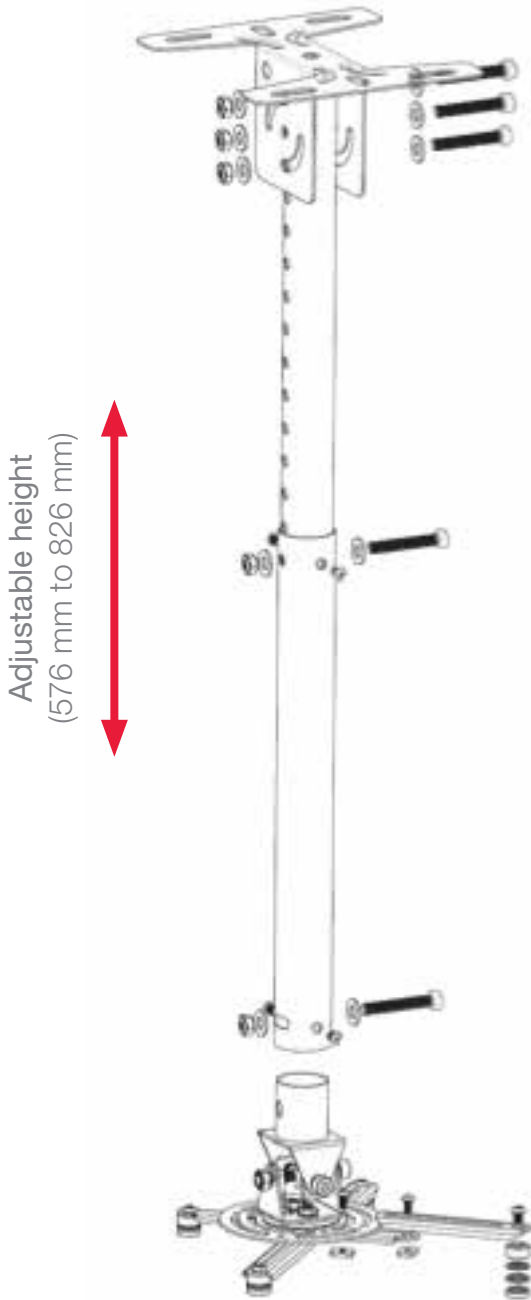

OCM815B/OCM815W

SPECIFICATIONS

Universal Projector Pole Mount

	OCM815B	OCM815W
Weight	2.5kg	
Load capacity	15kg	
Pitch	+/- 20 degrees	
Roll	+/- 20 degrees	
Rotate	+/- 30 degrees	
Compatibility	M3, M4, M5, M6 Screws	
Height from ceiling	576mm ~ 826mm	
Colour	Black	White
EAN	5060059046775	5060059046768

We know that improving our products is the best way to reduce our impact on the environment. That's why at Optoma, we design our products to have a long usable life, use fewer materials, ship with the minimum packaging and be free of all possible toxic substances. Naturally, energy efficiency and being recyclable are built in at the design stage. With each new product, we strive towards minimising our environmental impact. For full details of Optoma Project Green please visit our website.

Optoma Europe Ltd.
42 Caxton Way, Watford Business Park, Watford, Hertfordshire, UK. WD18 8QZ

www.optoma.eu

© 2012 Optoma Europe Ltd. Optoma is a registered trademark of Optoma Europe Ltd. All other product names and company names used herein are for identification purposes only and may be trademarks or registered trademarks of their respective owners. Errors and omissions excepted, all specifications are subject to change without notice. All images of products are for representation purposes only. Whilst every care is taken to provide accurate images of our products, actual products may differ slightly. Some product images may have been digitally altered by us to add an Optoma logo to the front panel. Optoma reserves the right to amend or alter actual product or product images without notice. Some images may be simulated.