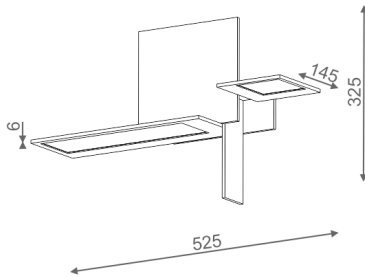

Last update on 2016-02-05 12:56. More details available at <http://www.aquaformlighting.com/OL0002>

OLEDRIAN wall

OLEDRIAN kinkiet

Category: wall
Power 11.5W
Light source: OLED, integrated
Warm white (WW) versions available

Dimming options: DALI, switchDIM
Integrated light source.
Gear included.

AVAILABLE FINISHES:

MATT

Tolerance for dimensions ± 1mm

WW VERSIONS AVAILABLE:		Power	Flux	CRI
PV	premium version	11.5W	800lm	>90

LUMINAIRE OPTIONS:		Catalog no.
OLEDRIAN wall		20103-xx