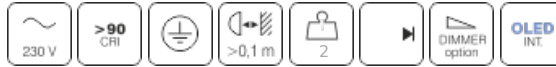

Last update on 2016-02-05 12:56. More details available at <http://www.aquaformlighting.com/OL0002>

OLEDRIAN wall

OLEDRIAN kinkiet

Category: wall
Power 11.5W
Light source: OLED, integrated
Warm white (WW) versions available

Dimming options: DALI, switchDIM
Integrated light source.
Gear included.

AVAILABLE FINISHES:

MATT

Tolerance for dimensions ± 1mm

WW VERSIONS AVAILABLE:		Power	Flux	CRI
PV	premium version	11.5W	800lm	>90

LUMINAIRE OPTIONS:		Catalog no.
OLEDRIAN wall		20103-xx