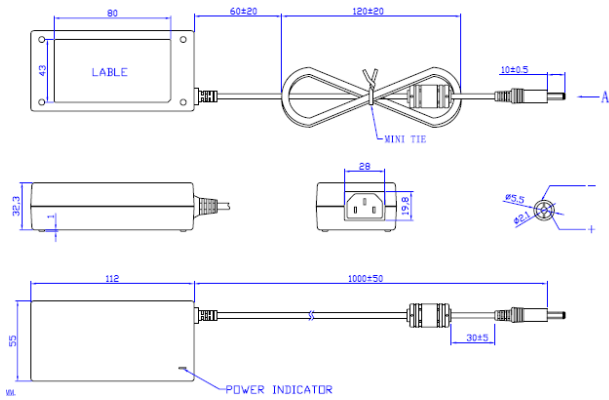

SPECIFICATIONS

INDEX		DATA
DIMENSION	mm	W322 X L279 X H384
WEIGHT	Kg	1.1kg
INPUT SPECIFICATIONS	V, A	DC 12V, > 3A
POWER CONSUMPTION	W	≤ 11
COLOR TEMPERATURE	K	2,700
LUMINOUS FLUX	lm	250->375->500
EFFICIENCY	lm/w	60
COLOR RENDERING INDEX	Ra	> 87
STORAGE CONDITION	°C, %	0~40°C, < 70% RH
OPERATING CONDITION	°C, %	0~40°C, < 70% RH
CERTIFICATION	-	KC, CE

SKY STAND

PHOTOMETRIC DATA

ADAPTOR

INDEX		DATA
DIMENSION	mm	W55 X L112 X H32
OUTPUT SPECIFICATIONS	V, A	DC 12V, 3.3A

DRAWING DATA